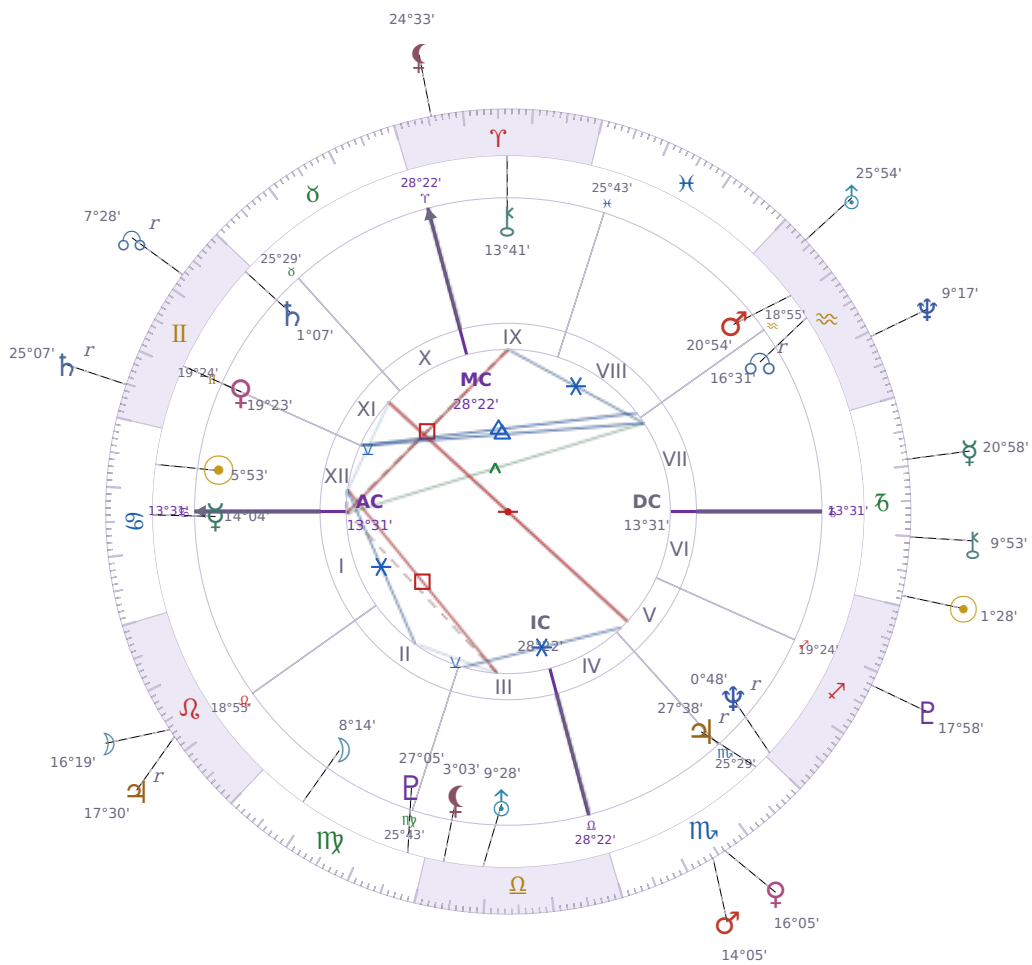

DAILY HOROSCOPE

Elon Reeve Musk

Businessman, entrepreneur, and political figure (born 1971)

♋ Cancer June 28, 1971 07:30 Pretoria

Monday, 23 December 2002

TRANSITS FOR TODAY

☉ Sun	in ♐ Capricorn	1°28'29"
☾ Moon	in ♌ Leo	16°19'03"
☿ Mercury	in ♐ Capricorn	20°58'49"
♀ Venus	in ♏ Scorpio	16°05'22"
♂ Mars	in ♏ Scorpio	14°05'22"
♃ Jupiter	in ♌ Leo Rx	17°30'56"
♄ Saturn	in ♊ Gemini Rx	25°07'29"

♅ Uranus	in ♒ Aquarius	25°54'35"
♆ Neptune	in ♒ Aquarius	9°17'06"
♇ Pluto	in ♐ Sagittarius	17°58'00"
♁ Chiron	in ♐ Capricorn	9°53'55"
♊ NNode	in ♊ Gemini Rx	7°28'46"
♁ Lilith	in ♈ Aries	24°33'36"

## NATAL PLANETS

☉ Sun	in ♋ Cancer	5°53'26"	XII
☾ Moon	in ♍ Virgo	8°14'52"	II
☿ Mercury	in ♋ Cancer	14°04'03"	I
♀ Venus	in ♊ Gemini	19°23'48"	XI
♂ Mars	in ♒ Aquarius	20°54'21"	VIII
♃ Jupiter	in ♏ Scorpio	27°38'52"	V Rx
♄ Saturn	in ♊ Gemini	1°07'22"	XI
♅ Uranus	in ♎ Libra	9°28'55"	III
♆ Neptune	in ♐ Sagittarius	0°48'48"	V Rx
♇ Pluto	in ♍ Virgo	27°05'36"	III
♁ Chiron	in ♈ Aries	13°41'50"	IX
♊ North Node	in ♒ Aquarius	16°31'23"	VII Rx
♁ Lilith	in ♎ Libra	3°03'14"	III

## KEY TRANSIT FACTORS