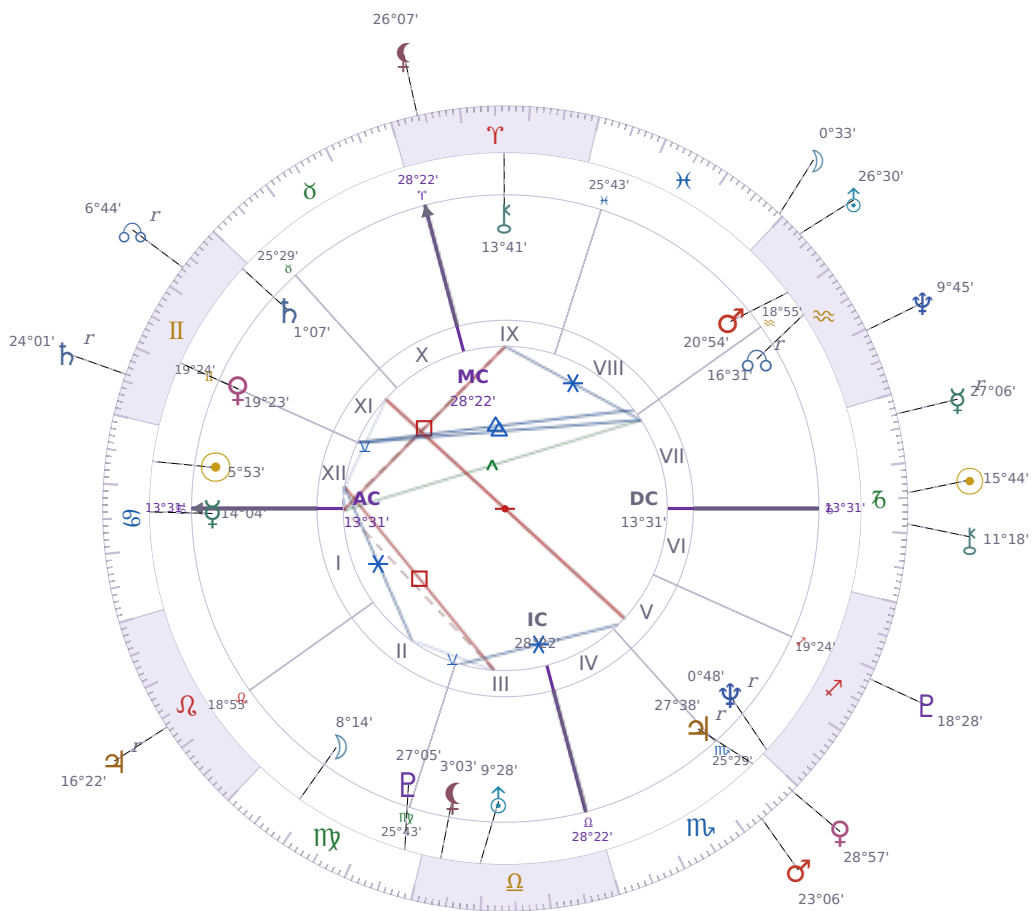

DAILY HOROSCOPE

Elon Reeve Musk

Businessman, entrepreneur, and political figure (born 1971)

♋ Cancer June 28, 1971 07:30 Pretoria

Monday, 6 January 2003

TRANSITS FOR TODAY

☉ Sun	in ♑ Capricorn	15°44'42"
☾ Moon	in ♓ Pisces	0°33'27"
☿ Mercury	in ♑ Capricorn Rx	27°06'05"
♀ Venus	in ♏ Scorpio	28°57'52"
♂ Mars	in ♏ Scorpio	23°06'51"
♃ Jupiter	in ♌ Leo Rx	16°22'41"
♄ Saturn	in ♊ Gemini Rx	24°01'45"

♅ Uranus	in ♒ Aquarius	26°30'46"
♆ Neptune	in ♒ Aquarius	9°45'18"
♇ Pluto	in ♏ Sagittarius	18°28'30"
♁ Chiron	in ♐ Capricorn	11°18'38"
♊ NNode	in ♊ Gemini Rx	6°44'18"
♁ Lilith	in ♈ Aries	26°07'08"

## NATAL PLANETS

☉ Sun	in ♋ Cancer	5°53'26"	XII
☾ Moon	in ♍ Virgo	8°14'52"	II
☿ Mercury	in ♋ Cancer	14°04'03"	I
♀ Venus	in ♊ Gemini	19°23'48"	XI
♂ Mars	in ♒ Aquarius	20°54'21"	VIII
♃ Jupiter	in ♏ Scorpio	27°38'52"	V Rx
♄ Saturn	in ♊ Gemini	1°07'22"	XI
♅ Uranus	in ♎ Libra	9°28'55"	III
♆ Neptune	in ♏ Sagittarius	0°48'48"	V Rx
♇ Pluto	in ♍ Virgo	27°05'36"	III
♁ Chiron	in ♈ Aries	13°41'50"	IX
♊ North Node	in ♒ Aquarius	16°31'23"	VII Rx
♁ Lilith	in ♎ Libra	3°03'14"	III

## KEY TRANSIT FACTORS