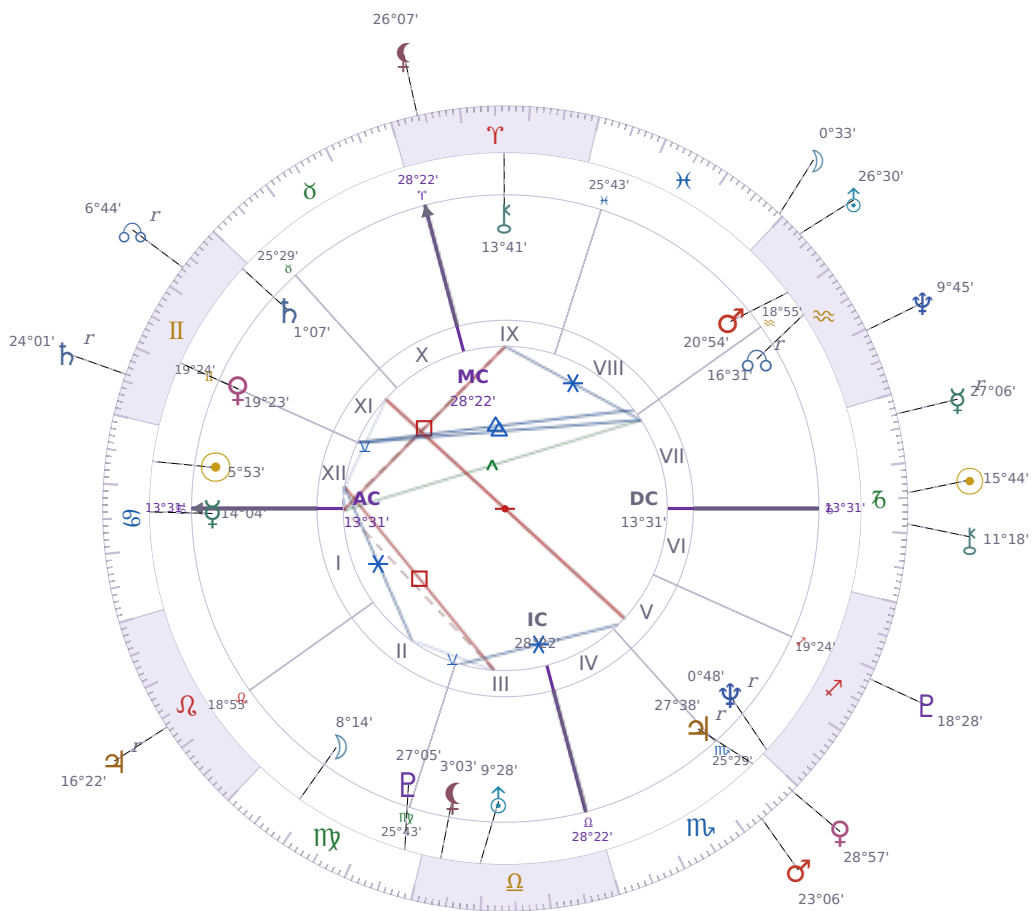

DAILY HOROSCOPE

Elon Reeve Musk

Businessman, entrepreneur, and political figure (born 1971)

♋ Cancer June 28, 1971 07:30 Pretoria

Monday, 6 January 2003

TRANSITS FOR TODAY

☉ Sun	in ♑ Capricorn	15°44'42"
☾ Moon	in ♓ Pisces	0°33'27"
☿ Mercury	in ♑ Capricorn Rx	27°06'05"
♀ Venus	in ♏ Scorpio	28°57'52"
♂ Mars	in ♏ Scorpio	23°06'51"
♃ Jupiter	in ♌ Leo Rx	16°22'41"
♄ Saturn	in ♊ Gemini Rx	24°01'45"

♅ Uranus	in ♒ Aquarius	26°30'46"
♆ Neptune	in ♒ Aquarius	9°45'18"
♇ Pluto	in ♏ Sagittarius	18°28'30"
♁ Chiron	in ♐ Capricorn	11°18'38"
♊ NNode	in ♊ Gemini Rx	6°44'18"
♁ Lilith	in ♈ Aries	26°07'08"

NATAL PLANETS

☉ Sun	in ♋ Cancer	5°53'26"	XII
☾ Moon	in ♍ Virgo	8°14'52"	II
☿ Mercury	in ♋ Cancer	14°04'03"	I
♀ Venus	in ♊ Gemini	19°23'48"	XI
♂ Mars	in ♒ Aquarius	20°54'21"	VIII
♃ Jupiter	in ♏ Scorpio	27°38'52"	V Rx
♄ Saturn	in ♊ Gemini	1°07'22"	XI
♅ Uranus	in ♎ Libra	9°28'55"	III
♆ Neptune	in ♏ Sagittarius	0°48'48"	V Rx
♇ Pluto	in ♍ Virgo	27°05'36"	III
♁ Chiron	in ♈ Aries	13°41'50"	IX
♊ North Node	in ♒ Aquarius	16°31'23"	VII Rx
♁ Lilith	in ♎ Libra	3°03'14"	III

KEY TRANSIT FACTORS

☿ Mercury △ Trine ♇ natal Pluto

Right now you can see through surface-level explanations and ask the questions that actually matter. Your mind feels sharper when it comes to **spotting what's really going on** beneath people's words or situations. Over the coming weeks, this clarity helps you communicate difficult truths in a way others can actually hear.