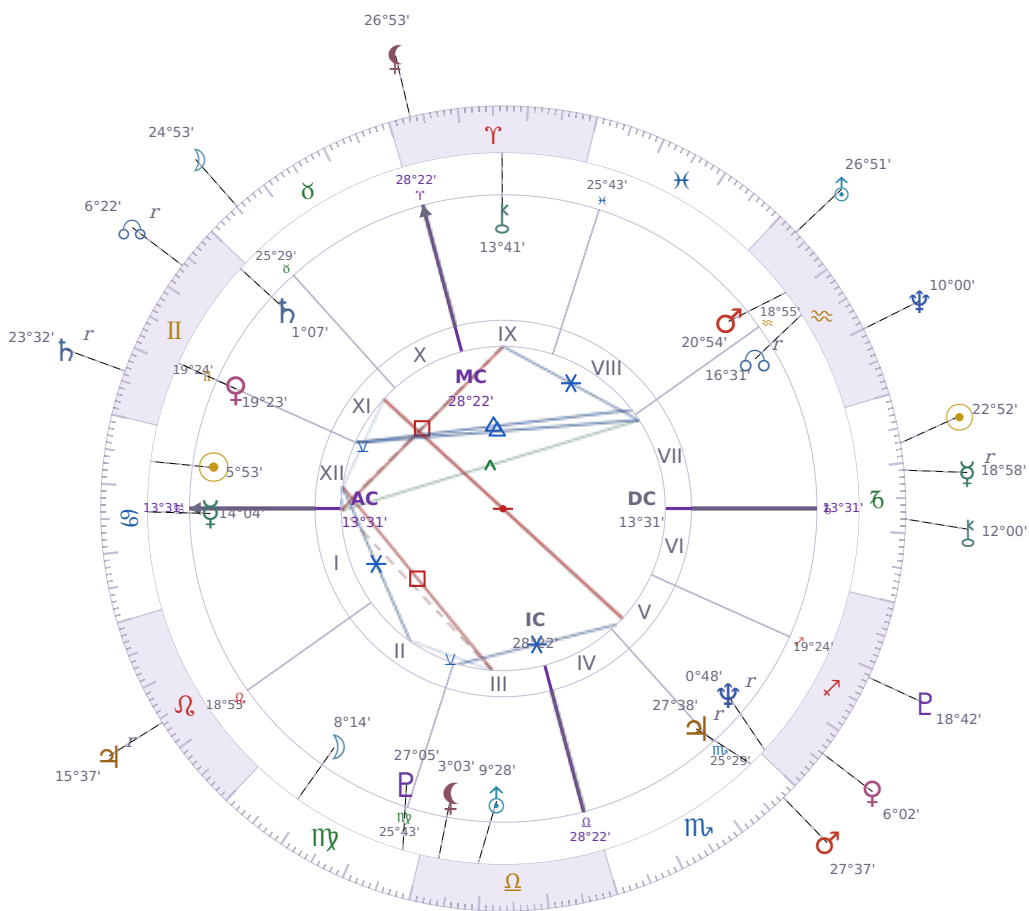

DAILY HOROSCOPE

Elon Reeve Musk

Businessman, entrepreneur, and political figure (born 1971)

♋ Cancer June 28, 1971 07:30 Pretoria

Monday, 13 January 2003

TRANSITS FOR TODAY

☉ Sun	in ♑ Capricorn	22°52'44"
☾ Moon	in ♉ Taurus	24°53'58"
☿ Mercury	in ♑ Capricorn Rx	18°58'53"
♀ Venus	in ♐ Sagittarius	6°02'08"
♂ Mars	in ♏ Scorpio	27°37'36"
♃ Jupiter	in ♌ Leo Rx	15°37'34"
♄ Saturn	in ♊ Gemini Rx	23°32'26"

♅ Uranus	in ♒ Aquarius	26°51'10"
♆ Neptune	in ♒ Aquarius	10°00'25"
♇ Pluto	in ♐ Sagittarius	18°42'46"
♁ Chiron	in ♐ Capricorn	12°00'39"
♊ NNode	in ♊ Gemini Rx	6°22'03"
♁ Lilith	in ♈ Aries	26°53'52"

## NATAL PLANETS

☉ Sun	in ♋ Cancer	5°53'26"	XII
☾ Moon	in ♍ Virgo	8°14'52"	II
☿ Mercury	in ♋ Cancer	14°04'03"	I
♀ Venus	in ♊ Gemini	19°23'48"	XI
♂ Mars	in ♒ Aquarius	20°54'21"	VIII
♃ Jupiter	in ♏ Scorpio	27°38'52"	V Rx
♄ Saturn	in ♊ Gemini	1°07'22"	XI
♅ Uranus	in ♎ Libra	9°28'55"	III
♆ Neptune	in ♐ Sagittarius	0°48'48"	V Rx
♇ Pluto	in ♍ Virgo	27°05'36"	III
♁ Chiron	in ♈ Aries	13°41'50"	IX
♊ North Node	in ♒ Aquarius	16°31'23"	VII Rx
♁ Lilith	in ♎ Libra	3°03'14"	III