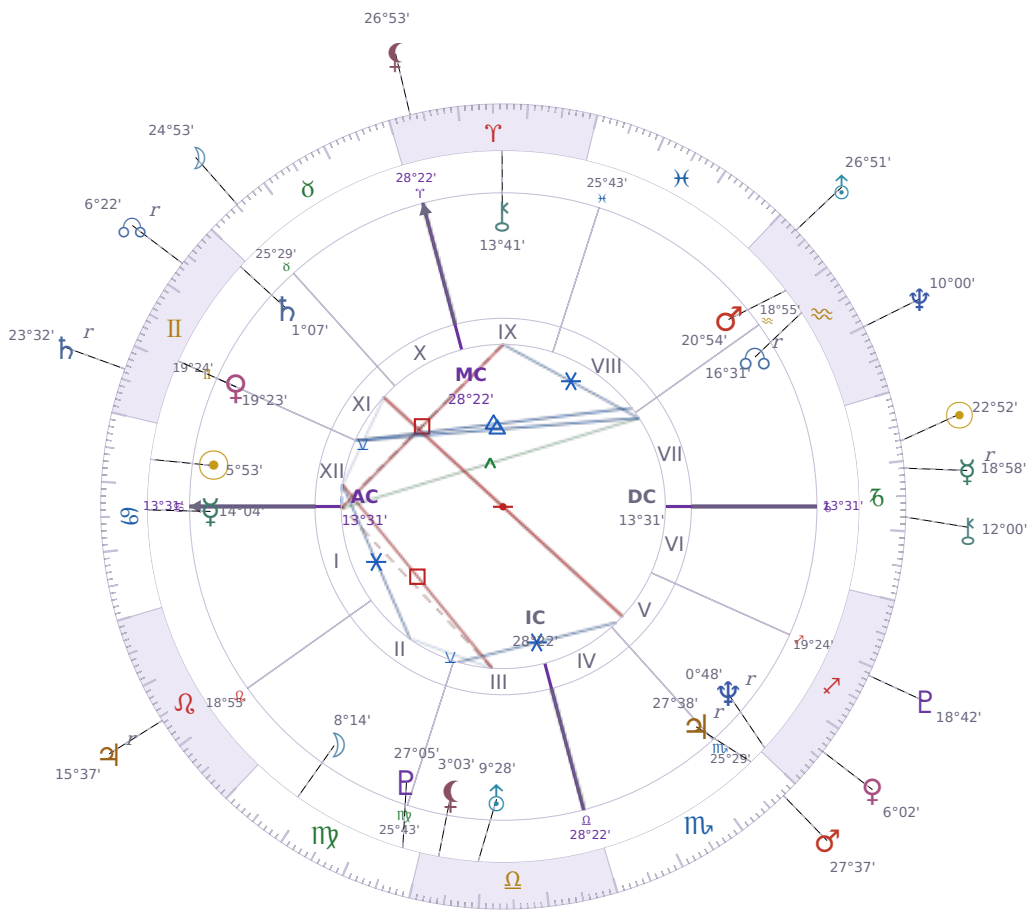

DAILY HOROSCOPE

Elon Reeve Musk

Businessman, entrepreneur, and political figure (born 1971)

♋ Cancer June 28, 1971 07:30 Pretoria

Monday, 13 January 2003

TRANSITS FOR TODAY

☉ Sun	in ♑ Capricorn	22°52'44"
☾ Moon	in ♉ Taurus	24°53'58"
☿ Mercury	in ♑ Capricorn Rx	18°58'53"
♀ Venus	in ♏ Sagittarius	6°02'08"
♂ Mars	in ♏ Scorpio	27°37'36"
♃ Jupiter	in ♌ Leo Rx	15°37'34"
♄ Saturn	in ♊ Gemini Rx	23°32'26"

♅ Uranus	in ♒ Aquarius	26°51'10"
♆ Neptune	in ♒ Aquarius	10°00'25"
♇ Pluto	in ♐ Sagittarius	18°42'46"
♁ Chiron	in ♑ Capricorn	12°00'39"
♊ NNode	in ♊ Gemini Rx	6°22'03"
♁ Lilith	in ♈ Aries	26°53'52"

NATAL PLANETS