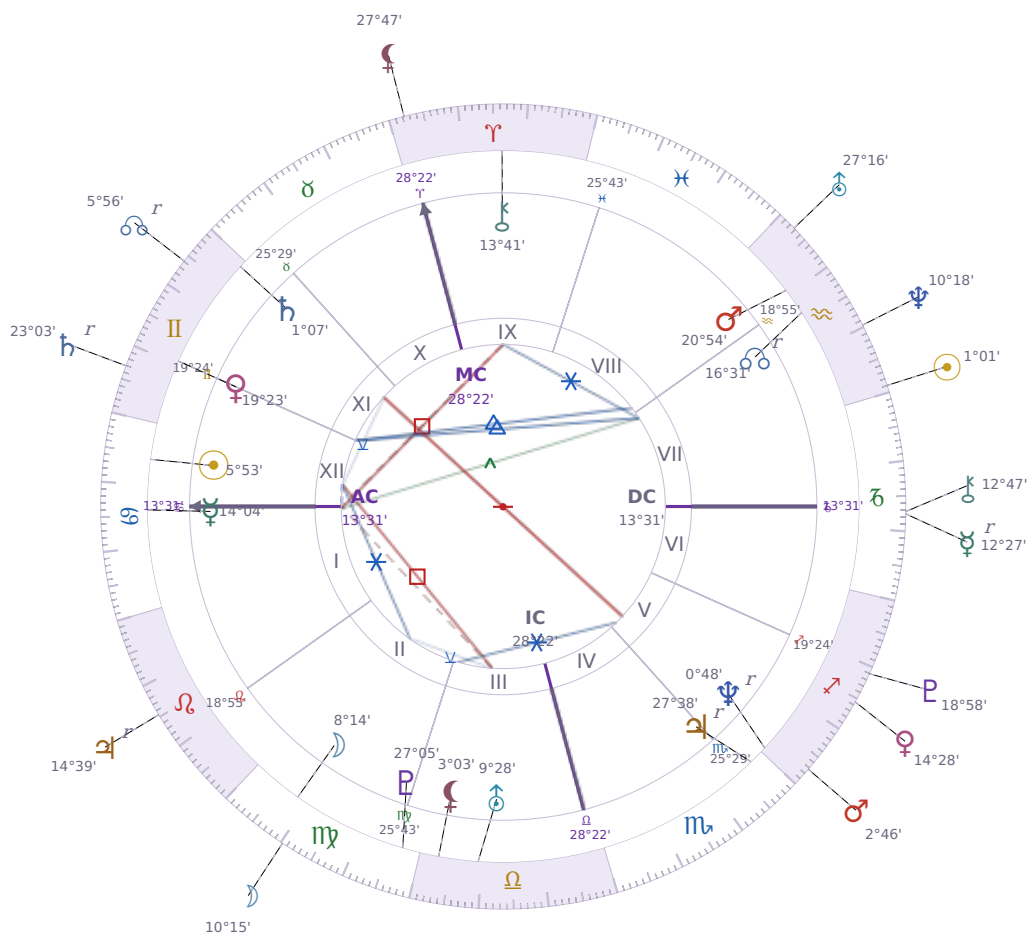

DAILY HOROSCOPE

Elon Reeve Musk

Businessman, entrepreneur, and political figure (born 1971)

♋ Cancer June 28, 1971 07:30 Pretoria

Tuesday, 21 January 2003

TRANSITS FOR TODAY

☉ Sun	in ♒ Aquarius	1°01'22"
☾ Moon	in ♍ Virgo	10°15'59"
☿ Mercury	in ♐ Capricorn Rx	12°27'48"
♀ Venus	in ♏ Sagittarius	14°28'47"
♂ Mars	in ♏ Sagittarius	2°46'59"
♃ Jupiter	in ♌ Leo Rx	14°39'34"
♄ Saturn	in ♊ Gemini Rx	23°03'14"

♅ Uranus	in ♒ Aquarius	27°16'00"
♆ Neptune	in ♒ Aquarius	10°18'15"
♇ Pluto	in ♐ Sagittarius	18°58'00"
♁ Chiron	in ♑ Capricorn	12°47'48"
♊ NNode	in ♊ Gemini Rx	5°56'39"
♁ Lilith	in ♈ Aries	27°47'17"

NATAL PLANETS