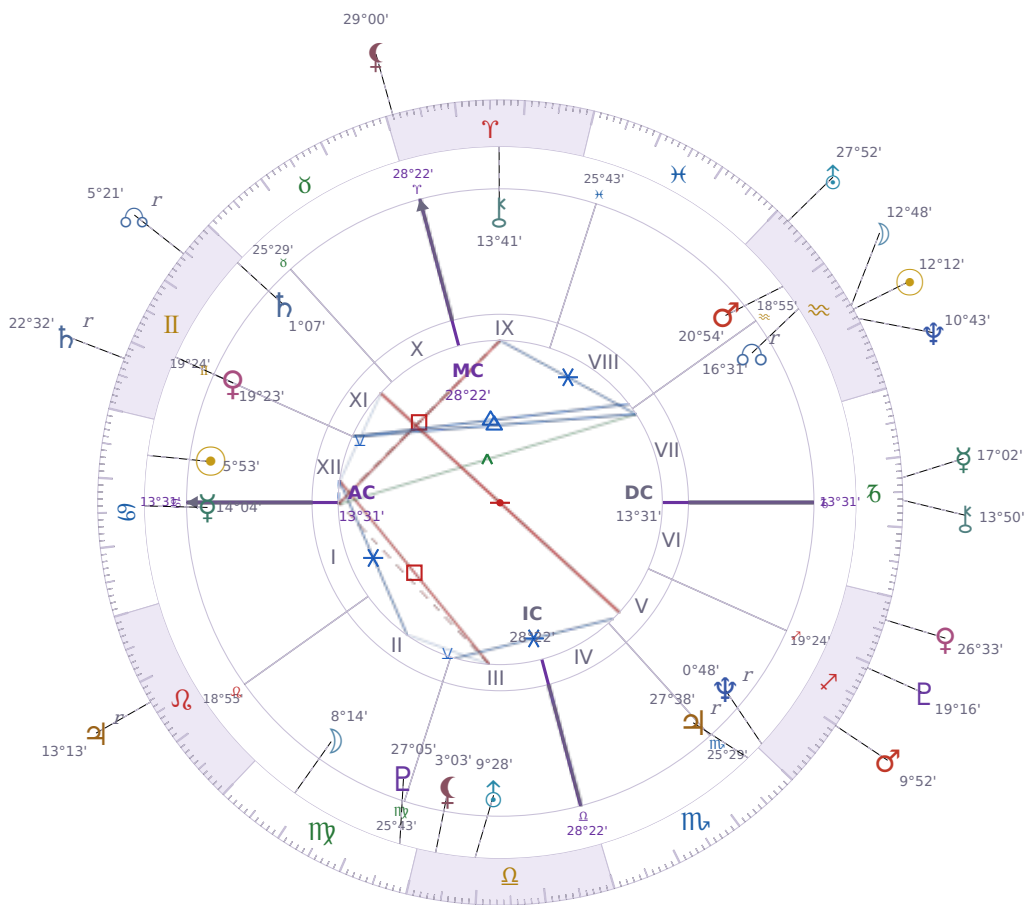

DAILY HOROSCOPE

Elon Reeve Musk

Businessman, entrepreneur, and political figure (born 1971)

♋ Cancer June 28, 1971 07:30 Pretoria

Saturday, 1 February 2003

TRANSITS FOR TODAY

☉ Sun	in ♒ Aquarius	12°12'18"
☾ Moon	in ♒ Aquarius	12°48'24"
☿ Mercury	in ♑ Capricorn	17°02'27"
♀ Venus	in ♐ Sagittarius	26°33'51"
♂ Mars	in ♐ Sagittarius	9°52'18"
♃ Jupiter	in ♌ Leo Rx	13°13'10"
♄ Saturn	in ♊ Gemini Rx	22°32'13"

♅ Uranus	in ♒ Aquarius	27°52'10"
♆ Neptune	in ♒ Aquarius	10°43'16"
♇ Pluto	in ♏ Sagittarius	19°16'41"
♁ Chiron	in ♐ Capricorn	13°50'11"
♁ NNode	in ♊ Gemini Rx	5°21'42"
♁ Lilith	in ♈ Aries	29°00'42"

## NATAL PLANETS

☉ Sun	in ♋ Cancer	5°53'26"	XII
☾ Moon	in ♍ Virgo	8°14'52"	II
☿ Mercury	in ♋ Cancer	14°04'03"	I
♀ Venus	in ♊ Gemini	19°23'48"	XI
♂ Mars	in ♒ Aquarius	20°54'21"	VIII
♃ Jupiter	in ♏ Scorpio	27°38'52"	V Rx
♄ Saturn	in ♊ Gemini	1°07'22"	XI
♅ Uranus	in ♎ Libra	9°28'55"	III
♆ Neptune	in ♏ Sagittarius	0°48'48"	V Rx
♇ Pluto	in ♍ Virgo	27°05'36"	III
♁ Chiron	in ♈ Aries	13°41'50"	IX
♁ North Node	in ♒ Aquarius	16°31'23"	VII Rx
♁ Lilith	in ♎ Libra	3°03'14"	III

## KEY TRANSIT FACTORS