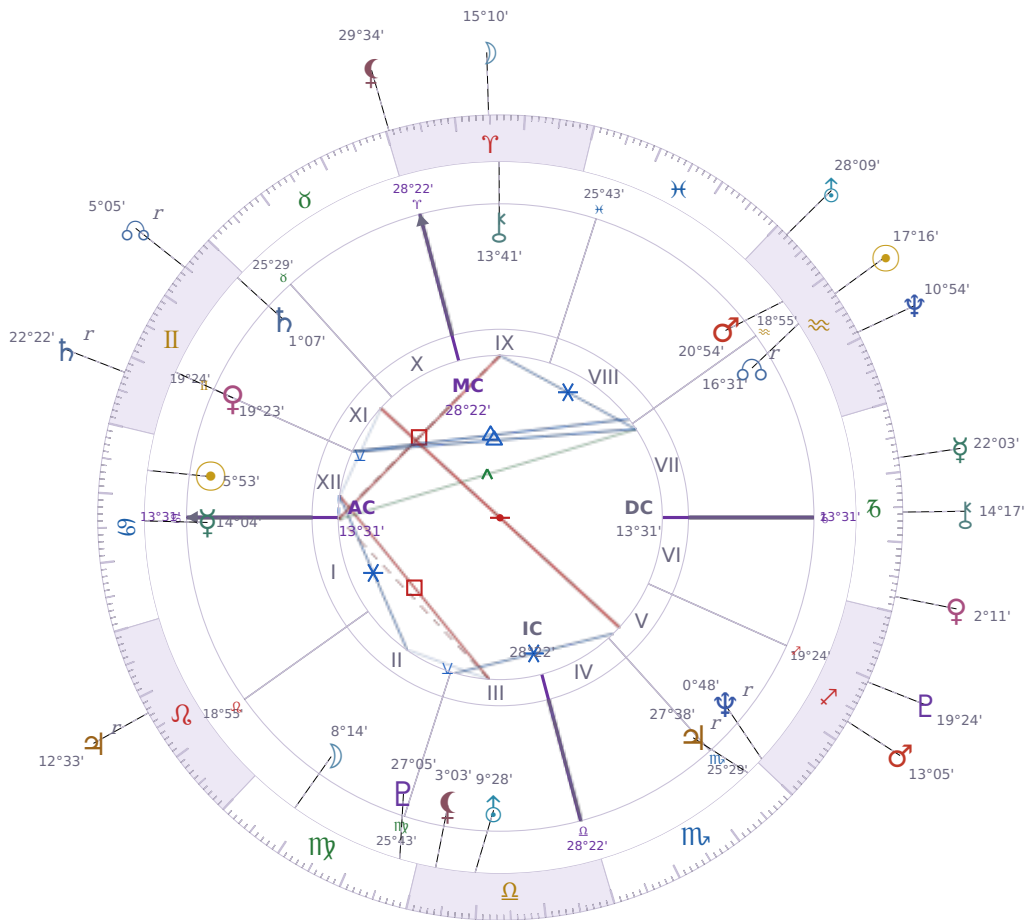

DAILY HOROSCOPE

Elon Reeve Musk

Businessman, entrepreneur, and political figure (born 1971)

♋ Cancer June 28, 1971 07:30 Pretoria

Thursday, 6 February 2003

TRANSITS FOR TODAY

☉ Sun	in ♒ Aquarius	17°16'41"
☾ Moon	in ♈ Aries	15°10'42"
☿ Mercury	in ♄ Capricorn	22°03'26"
♀ Venus	in ♄ Capricorn	2°11'29"
♂ Mars	in ♃ Sagittarius	13°05'22"
♃ Jupiter	in ♌ Leo Rx	12°33'12"
♄ Saturn	in ♊ Gemini Rx	22°22'06"

♅ Uranus	in ♒ Aquarius	28°09'08"
♆ Neptune	in ♒ Aquarius	10°54'39"
♇ Pluto	in ♐ Sagittarius	19°24'10"
♁ Chiron	in ♐ Capricorn	14°17'15"
♁ NNode	in ♊ Gemini Rx	5°05'49"
♁ Lilith	in ♈ Aries	29°34'04"

NATAL PLANETS

☉ Sun	in ♋ Cancer	5°53'26"	XII
☾ Moon	in ♍ Virgo	8°14'52"	II
☿ Mercury	in ♋ Cancer	14°04'03"	I
♀ Venus	in ♊ Gemini	19°23'48"	XI
♂ Mars	in ♒ Aquarius	20°54'21"	VIII
♃ Jupiter	in ♏ Scorpio	27°38'52"	V Rx
♄ Saturn	in ♊ Gemini	1°07'22"	XI
♅ Uranus	in ♎ Libra	9°28'55"	III
♆ Neptune	in ♐ Sagittarius	0°48'48"	V Rx
♇ Pluto	in ♍ Virgo	27°05'36"	III
♁ Chiron	in ♈ Aries	13°41'50"	IX
♁ North Node	in ♒ Aquarius	16°31'23"	VII Rx
♁ Lilith	in ♎ Libra	3°03'14"	III