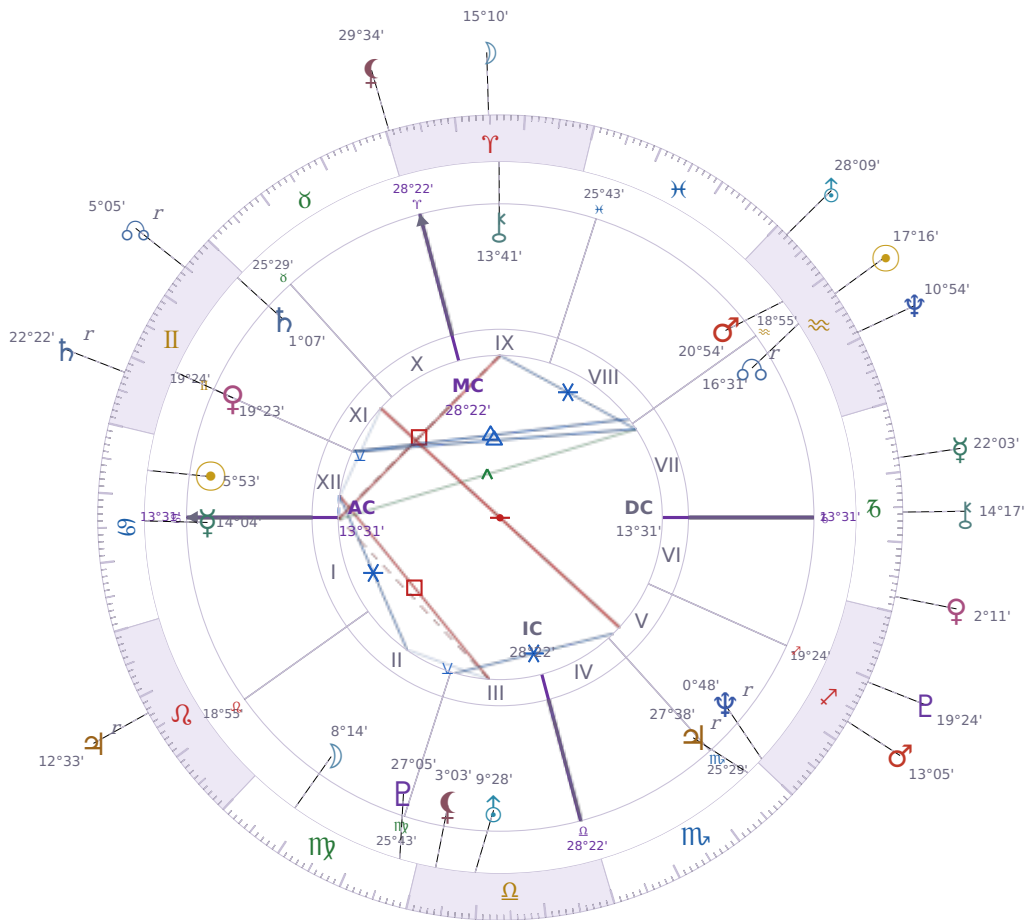

DAILY HOROSCOPE

Elon Reeve Musk

Businessman, entrepreneur, and political figure (born 1971)

♋ Cancer June 28, 1971 07:30 Pretoria

Thursday, 6 February 2003

TRANSITS FOR TODAY

☉ Sun	in ♒ Aquarius	17°16'41"
☾ Moon	in ♈ Aries	15°10'42"
☿ Mercury	in ♑ Capricorn	22°03'26"
♀ Venus	in ♑ Capricorn	2°11'29"
♂ Mars	in ♐ Sagittarius	13°05'22"
♃ Jupiter	in ♌ Leo Rx	12°33'12"
♄ Saturn	in ♊ Gemini Rx	22°22'06"

♅ Uranus	in ♒ Aquarius	28°09'08"
♆ Neptune	in ♒ Aquarius	10°54'39"
♇ Pluto	in ♏ Sagittarius	19°24'10"
♁ Chiron	in ♐ Capricorn	14°17'15"
♊ NNode	in ♊ Gemini Rx	5°05'49"
♁ Lilith	in ♈ Aries	29°34'04"

NATAL PLANETS

☉ Sun	in ♋ Cancer	5°53'26"	XII
☾ Moon	in ♍ Virgo	8°14'52"	II
☿ Mercury	in ♋ Cancer	14°04'03"	I
♀ Venus	in ♊ Gemini	19°23'48"	XI
♂ Mars	in ♒ Aquarius	20°54'21"	VIII
♃ Jupiter	in ♏ Scorpio	27°38'52"	V Rx
♄ Saturn	in ♊ Gemini	1°07'22"	XI
♅ Uranus	in ♎ Libra	9°28'55"	III
♆ Neptune	in ♏ Sagittarius	0°48'48"	V Rx
♇ Pluto	in ♍ Virgo	27°05'36"	III
♁ Chiron	in ♈ Aries	13°41'50"	IX
♊ North Node	in ♒ Aquarius	16°31'23"	VII Rx
♁ Lilith	in ♎ Libra	3°03'14"	III