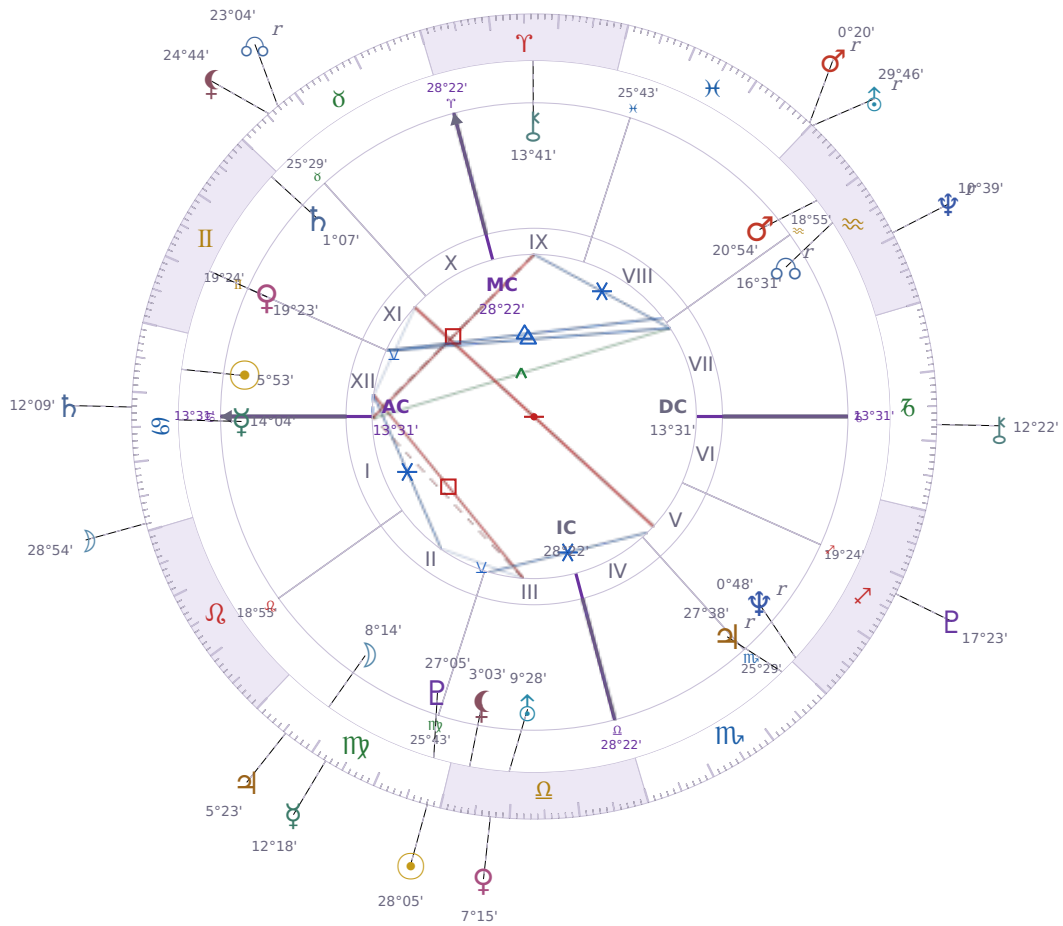

DAILY HOROSCOPE

Elon Reeve Musk

Businessman, entrepreneur, and political figure (born 1971)

♋ Cancer June 28, 1971 07:30 Pretoria

Sunday, 21 September 2003

TRANSITS FOR TODAY

| | | |
|-----------|----------------|-----------|
| ☉ Sun | in ♍ Virgo | 28°05'35" |
| ☾ Moon | in ♋ Cancer | 28°54'25" |
| ☿ Mercury | in ♍ Virgo | 12°18'28" |
| ♀ Venus | in ♎ Libra | 7°15'07" |
| ♂ Mars | in ♓ Pisces Rx | 0°20'46" |
| ♃ Jupiter | in ♍ Virgo | 5°23'11" |
| ♄ Saturn | in ♋ Cancer | 12°09'42" |

| | | | |
|-----------|------------------|----|-----------|
| ♅ Uranus | in ♒ Aquarius | Rx | 29°46'45" |
| ♆ Neptune | in ♒ Aquarius | Rx | 10°39'52" |
| ♇ Pluto | in ♐ Sagittarius | | 17°23'02" |
| ♁ Chiron | in ♑ Capricorn | | 12°22'32" |
| ♁ NNode | in ♉ Taurus | Rx | 23°04'36" |
| ♁ Lilith | in ♉ Taurus | | 24°44'25" |

NATAL PLANETS

| | | | | |
|--------------|------------------|--|-----------|--------|
| ☉ Sun | in ♋ Cancer | | 5°53'26" | XII |
| ☾ Moon | in ♍ Virgo | | 8°14'52" | II |
| ☿ Mercury | in ♋ Cancer | | 14°04'03" | I |
| ♀ Venus | in ♊ Gemini | | 19°23'48" | XI |
| ♂ Mars | in ♒ Aquarius | | 20°54'21" | VIII |
| ♃ Jupiter | in ♏ Scorpio | | 27°38'52" | V Rx |
| ♄ Saturn | in ♊ Gemini | | 1°07'22" | XI |
| ♅ Uranus | in ♎ Libra | | 9°28'55" | III |
| ♆ Neptune | in ♐ Sagittarius | | 0°48'48" | V Rx |
| ♇ Pluto | in ♍ Virgo | | 27°05'36" | III |
| ♁ Chiron | in ♈ Aries | | 13°41'50" | IX |
| ♁ North Node | in ♒ Aquarius | | 16°31'23" | VII Rx |
| ♁ Lilith | in ♎ Libra | | 3°03'14" | III |