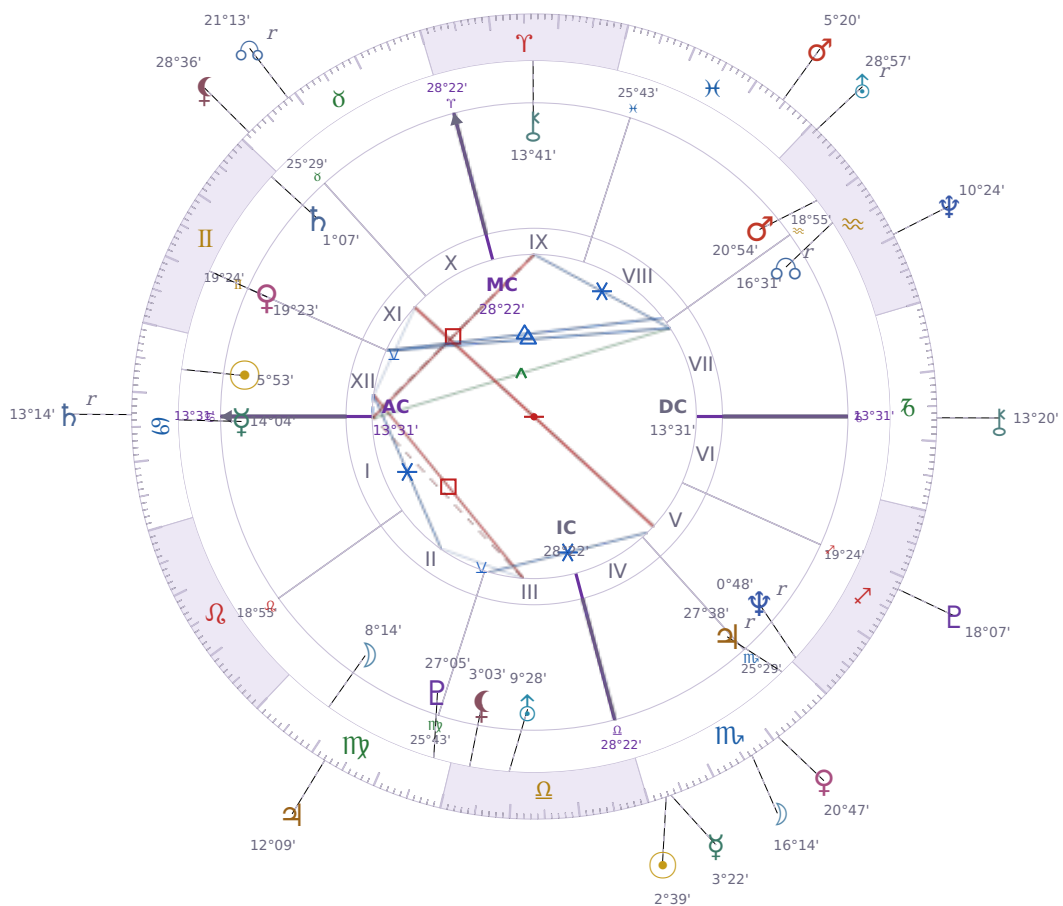

DAILY HOROSCOPE

Elon Reeve Musk

Businessman, entrepreneur, and political figure (born 1971)

♋ Cancer June 28, 1971 07:30 Pretoria

Sunday, 26 October 2003

TRANSITS FOR TODAY

☉ Sun	in ♏ Scorpio	2°39'08"
☾ Moon	in ♏ Scorpio	16°14'38"
☿ Mercury	in ♏ Scorpio	3°22'01"
♀ Venus	in ♏ Scorpio	20°47'22"
♂ Mars	in ♓ Pisces	5°20'59"
♃ Jupiter	in ♍ Virgo	12°09'16"
♄ Saturn	in ♋ Cancer Rx	13°14'23"

♅ Uranus	in ♒ Aquarius	Rx	28°57'58"
♆ Neptune	in ♒ Aquarius		10°24'10"
♇ Pluto	in ♐ Sagittarius		18°07'34"
♁ Chiron	in ♐ Capricorn		13°20'03"
♊ NNode	in ♉ Taurus	Rx	21°13'22"
♁ Lilith	in ♉ Taurus		28°36'58"

NATAL PLANETS

☉ Sun	in ♋ Cancer		5°53'26"	XII
☾ Moon	in ♍ Virgo		8°14'52"	II
☿ Mercury	in ♋ Cancer		14°04'03"	I
♀ Venus	in ♊ Gemini		19°23'48"	XI
♂ Mars	in ♒ Aquarius		20°54'21"	VIII
♃ Jupiter	in ♏ Scorpio		27°38'52"	V Rx
♄ Saturn	in ♊ Gemini		1°07'22"	XI
♅ Uranus	in ♎ Libra		9°28'55"	III
♆ Neptune	in ♐ Sagittarius		0°48'48"	V Rx
♇ Pluto	in ♍ Virgo		27°05'36"	III
♁ Chiron	in ♈ Aries		13°41'50"	IX
♊ North Node	in ♒ Aquarius		16°31'23"	VII Rx
♁ Lilith	in ♎ Libra		3°03'14"	III