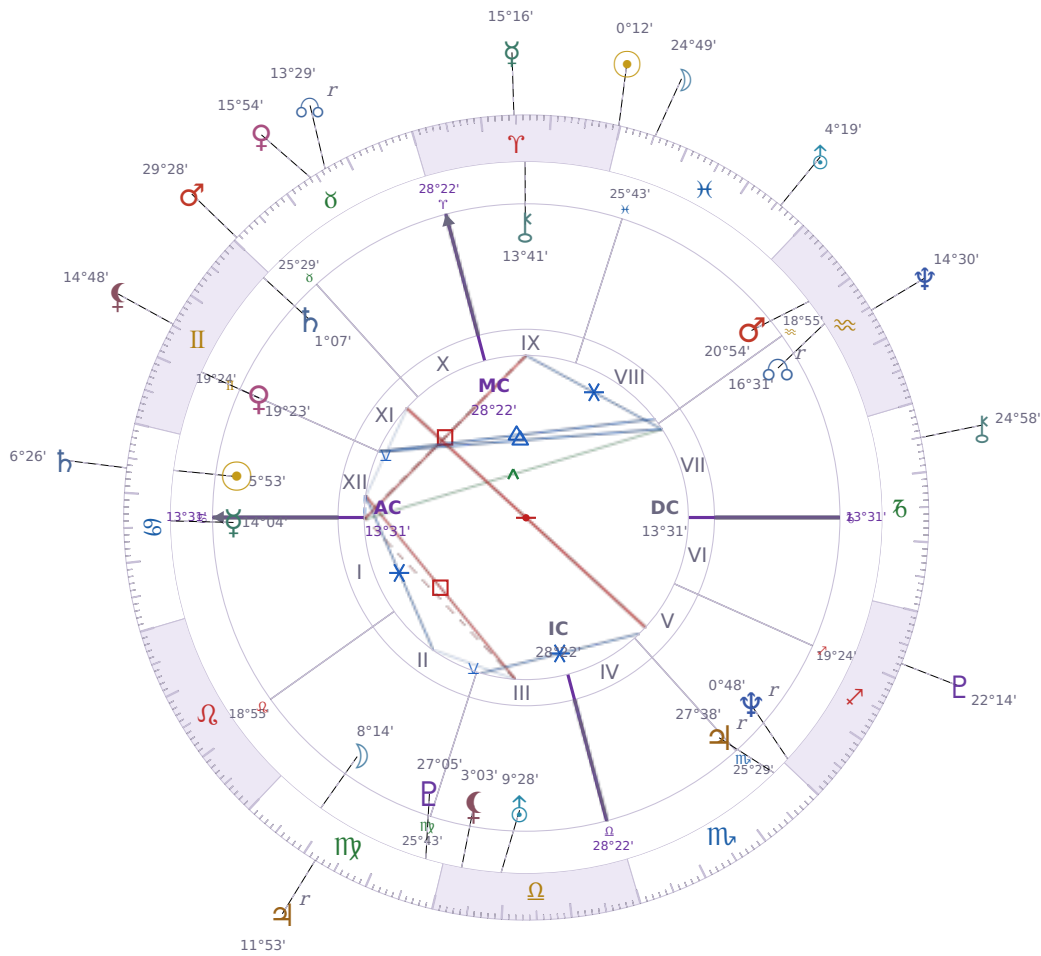

DAILY HOROSCOPE

## Elon Reeve Musk

Businessman, entrepreneur, and political figure (born 1971)

♋ Cancer June 28, 1971 07:30 Pretoria

**Saturday, 20 March 2004**

### TRANSITS FOR TODAY

☉ Sun	in ♈ Aries	0°12'54"
☾ Moon	in ♓ Pisces	24°49'59"
☿ Mercury	in ♈ Aries	15°16'30"
♀ Venus	in ♉ Taurus	15°54'33"
♂ Mars	in ♉ Taurus	29°28'31"
♃ Jupiter	in ♍ Virgo Rx	11°53'55"
♄ Saturn	in ♋ Cancer	6°26'20"