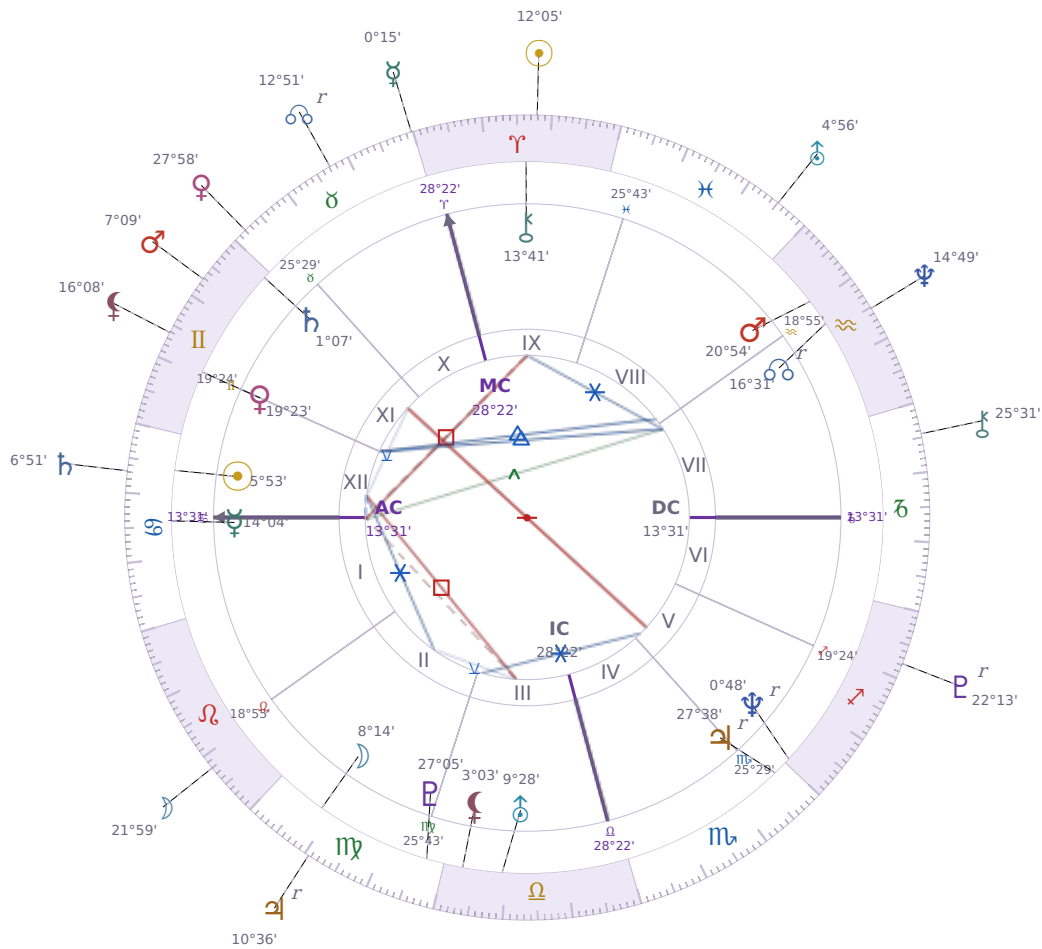

DAILY HOROSCOPE

Elon Reeve Musk

Businessman, entrepreneur, and political figure (born 1971)

♋ Cancer June 28, 1971 07:30 Pretoria

Thursday, 1 April 2004

TRANSITS FOR TODAY

☉ Sun	in ♈ Aries	12°05'47"
☾ Moon	in ♌ Leo	21°59'37"
☿ Mercury	in ♉ Taurus	0°15'31"
♀ Venus	in ♉ Taurus	27°58'36"
♂ Mars	in ♊ Gemini	7°09'30"
♃ Jupiter	in ♍ Virgo Rx	10°36'02"
♄ Saturn	in ♋ Cancer	6°51'12"

♅ Uranus	in ♋ Pisces	4°56'10"
♆ Neptune	in ♒ Aquarius	14°49'36"
♇ Pluto	in ♐ Sagittarius Rx	22°13'47"
♁ Chiron	in ♑ Capricorn	25°31'20"
♁ NNode	in ♉ Taurus Rx	12°51'25"
♁ Lilith	in ♊ Gemini	16°08'32"

NATAL PLANETS

☉ Sun	in ♋ Cancer	5°53'26"	XII
☾ Moon	in ♍ Virgo	8°14'52"	II
☿ Mercury	in ♋ Cancer	14°04'03"	I
♀ Venus	in ♊ Gemini	19°23'48"	XI
♂ Mars	in ♒ Aquarius	20°54'21"	VIII
♃ Jupiter	in ♏ Scorpio	27°38'52"	V Rx
♄ Saturn	in ♊ Gemini	1°07'22"	XI
♅ Uranus	in ♎ Libra	9°28'55"	III
♆ Neptune	in ♐ Sagittarius	0°48'48"	V Rx
♇ Pluto	in ♍ Virgo	27°05'36"	III
♁ Chiron	in ♈ Aries	13°41'50"	IX
♁ North Node	in ♒ Aquarius	16°31'23"	VII Rx
♁ Lilith	in ♎ Libra	3°03'14"	III

KEY DATE

☿ Mercury enters ♉ Taurus

Mercury moving into *Taurus* shifts how you **communicate and think** — you'll notice yourself speaking more slowly, choosing words with care instead of rushing through sentences. At work and in conversations, people tend to **focus on practical details** and want concrete facts rather than abstract ideas, which means discussions about money, plans, or decisions take longer but reach clearer agreements. This transit makes most people **stick to their positions** once they've decided something, so expect less back-and-forth and more people digging in on what they actually believe.