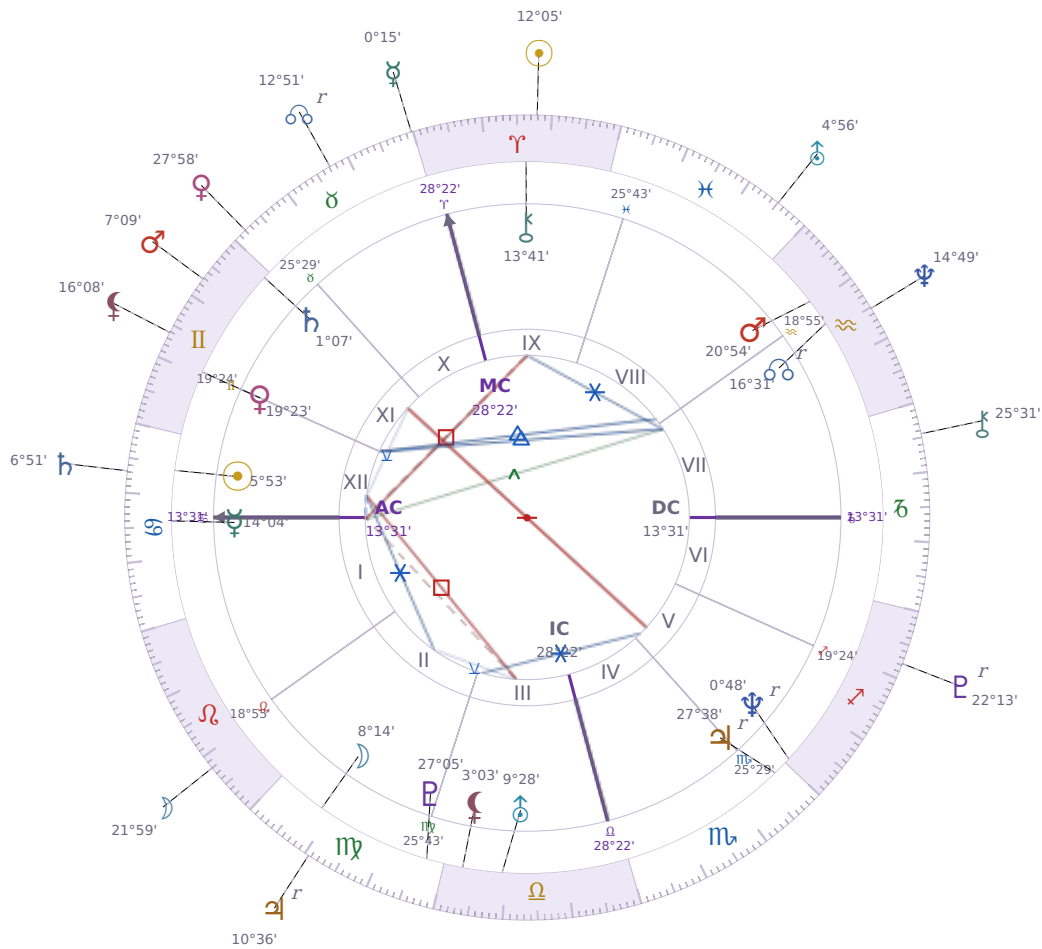

DAILY HOROSCOPE

Elon Reeve Musk

Businessman, entrepreneur, and political figure (born 1971)

♋ Cancer June 28, 1971 07:30 Pretoria

Thursday, 1 April 2004

TRANSITS FOR TODAY

☉ Sun	in ♈ Aries	12°05'47"
☾ Moon	in ♌ Leo	21°59'37"
☿ Mercury	in ♉ Taurus	0°15'31"
♀ Venus	in ♉ Taurus	27°58'36"
♂ Mars	in ♊ Gemini	7°09'30"
♃ Jupiter	in ♍ Virgo Rx	10°36'02"
♄ Saturn	in ♋ Cancer	6°51'12"

♅ Uranus	in ♓ Pisces	4°56'10"
♆ Neptune	in ♒ Aquarius	14°49'36"
♇ Pluto	in ♐ Sagittarius Rx	22°13'47"
♁ Chiron	in ♑ Capricorn	25°31'20"
♁ NNode	in ♉ Taurus Rx	12°51'25"
♁ Lilith	in ♊ Gemini	16°08'32"

NATAL PLANETS

☉ Sun	in ♋ Cancer	5°53'26"	XII
☾ Moon	in ♍ Virgo	8°14'52"	II
☿ Mercury	in ♋ Cancer	14°04'03"	I
♀ Venus	in ♊ Gemini	19°23'48"	XI
♂ Mars	in ♒ Aquarius	20°54'21"	VIII
♃ Jupiter	in ♏ Scorpio	27°38'52"	V Rx
♄ Saturn	in ♊ Gemini	1°07'22"	XI
♅ Uranus	in ♎ Libra	9°28'55"	III
♆ Neptune	in ♐ Sagittarius	0°48'48"	V Rx
♇ Pluto	in ♍ Virgo	27°05'36"	III
♁ Chiron	in ♈ Aries	13°41'50"	IX
♁ North Node	in ♒ Aquarius	16°31'23"	VII Rx
♁ Lilith	in ♎ Libra	3°03'14"	III

KEY DATE

☿ Mercury enters ♉ Taurus

Mercury moving into *Taurus* shifts how you **communicate and think** — you'll notice yourself speaking more slowly, choosing words with care instead of rushing through sentences. At work and in conversations, people tend to **focus on practical details** and want concrete facts rather than abstract ideas, which means discussions about money, plans, or decisions take longer but reach clearer agreements. This transit makes most people **stick to their positions** once they've decided something, so expect less back-and-forth and more people digging in on what they actually believe.