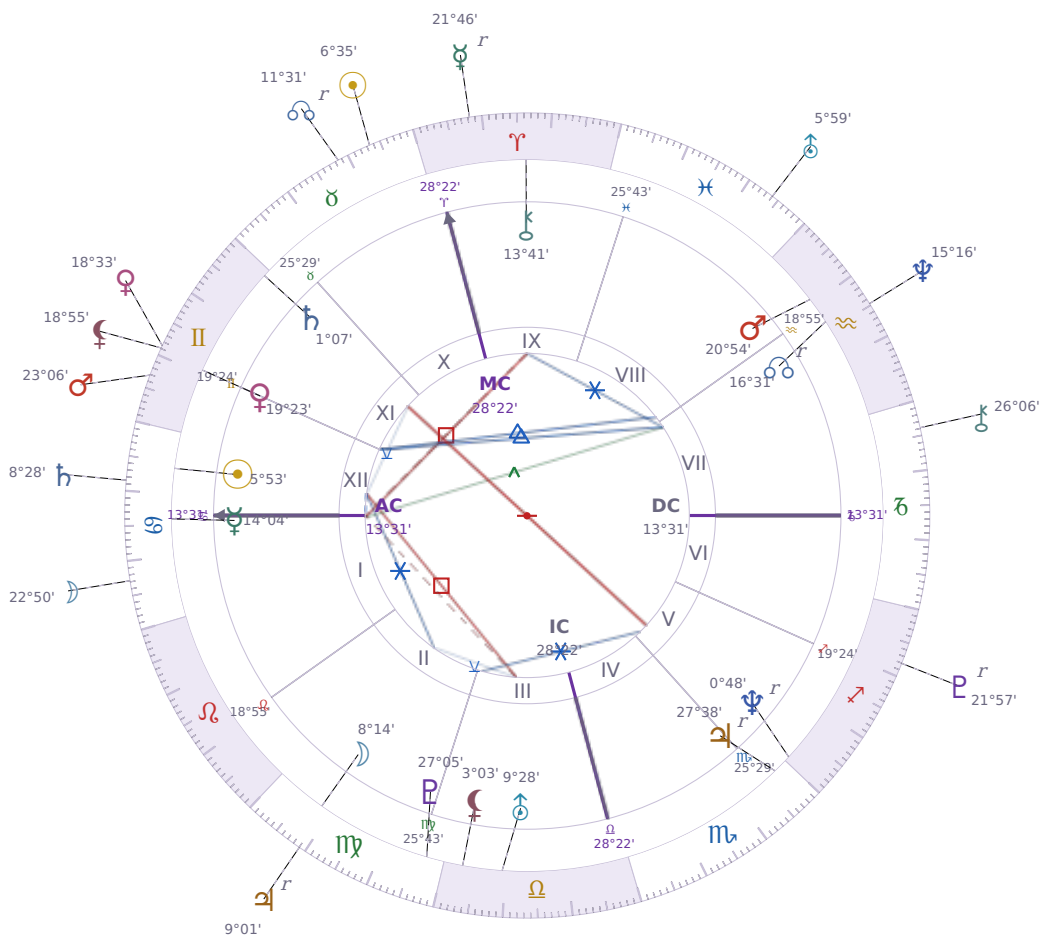

DAILY HOROSCOPE

## Elon Reeve Musk

Businessman, entrepreneur, and political figure (born 1971)

♋ Cancer June 28, 1971 07:30 Pretoria

**Monday, 26 April 2004**