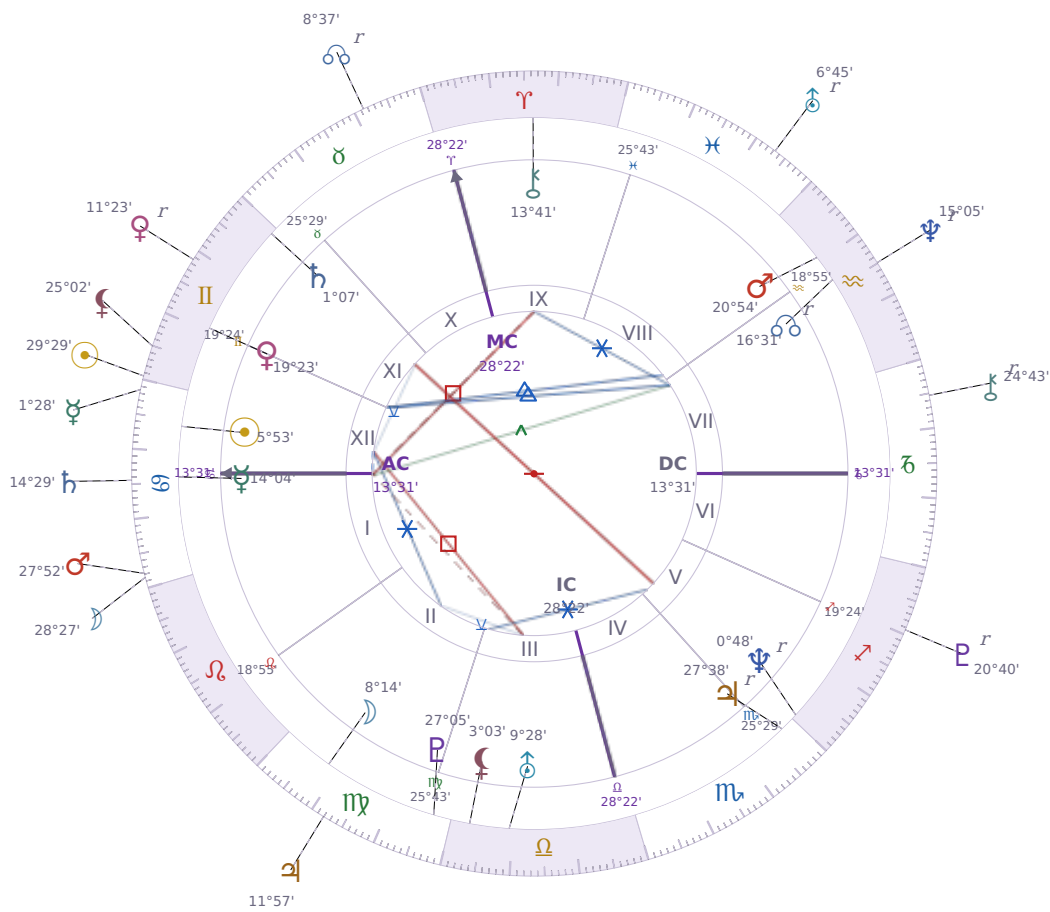

DAILY HOROSCOPE

## Elon Reeve Musk

Businessman, entrepreneur, and political figure (born 1971)

♋ Cancer June 28, 1971 07:30 Pretoria

Sunday, 20 June 2004