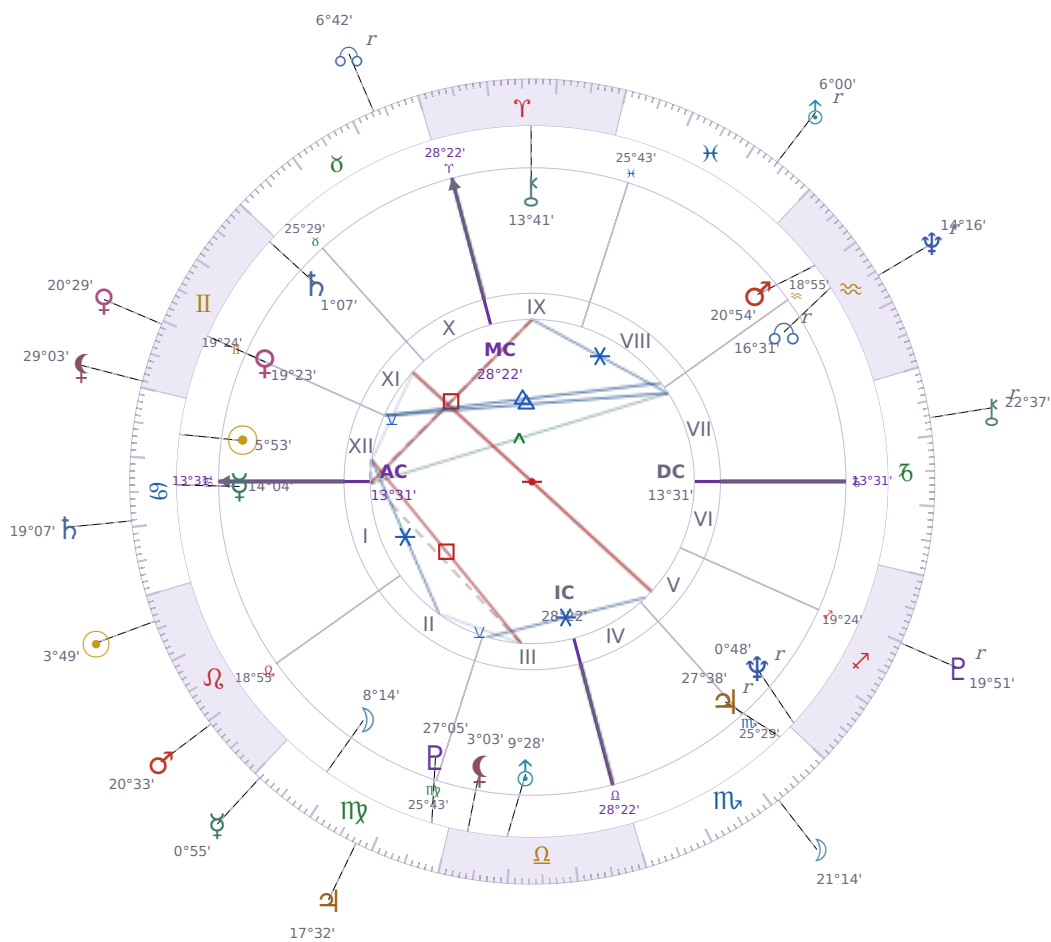

DAILY HOROSCOPE

Elon Reeve Musk

Businessman, entrepreneur, and political figure (born 1971)

♋ Cancer June 28, 1971 07:30 Pretoria

Monday, 26 July 2004

TRANSITS FOR TODAY

☉ Sun	in ♌ Leo	3°49'38"
☾ Moon	in ♏ Scorpio	21°14'11"
☿ Mercury	in ♍ Virgo	0°55'08"
♀ Venus	in ♊ Gemini	20°29'23"
♂ Mars	in ♌ Leo	20°33'51"
♃ Jupiter	in ♍ Virgo	17°32'39"
♄ Saturn	in ♋ Cancer	19°07'39"

♅ Uranus	in ♓ Pisces Rx	6°00'47"
♆ Neptune	in ♒ Aquarius Rx	14°16'52"
♇ Pluto	in ♐ Sagittarius Rx	19°51'29"
♁ Chiron	in ♑ Capricorn Rx	22°37'39"
♁ NNode	in ♉ Taurus Rx	6°42'54"
♁ Lilith	in ♊ Gemini	29°03'36"