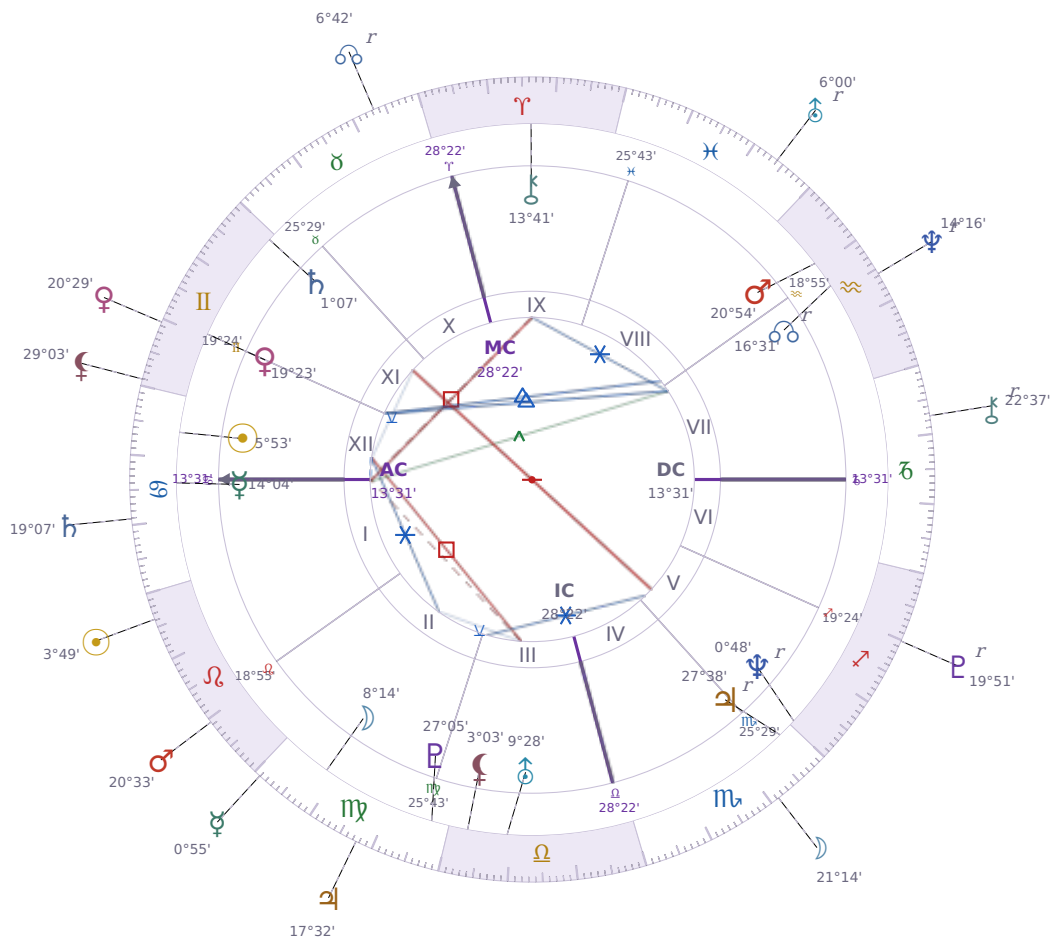

DAILY HOROSCOPE

Elon Reeve Musk

Businessman, entrepreneur, and political figure (born 1971)

♋ Cancer June 28, 1971 07:30 Pretoria

Monday, 26 July 2004

TRANSITS FOR TODAY

☉ Sun	in ♌ Leo	3°49'38"
☾ Moon	in ♏ Scorpio	21°14'11"
☿ Mercury	in ♍ Virgo	0°55'08"
♀ Venus	in ♊ Gemini	20°29'23"
♂ Mars	in ♌ Leo	20°33'51"
♃ Jupiter	in ♍ Virgo	17°32'39"
♄ Saturn	in ♋ Cancer	19°07'39"

♅ Uranus	in ♓ Pisces Rx	6°00'47"
♆ Neptune	in ♒ Aquarius Rx	14°16'52"
♇ Pluto	in ♐ Sagittarius Rx	19°51'29"
♁ Chiron	in ♑ Capricorn Rx	22°37'39"
♋ NNode	in ♉ Taurus Rx	6°42'54"
♁ Lilith	in ♊ Gemini	29°03'36"

NATAL PLANETS

☉ Sun	in ♋ Cancer	5°53'26"	XII
☾ Moon	in ♍ Virgo	8°14'52"	II
☿ Mercury	in ♋ Cancer	14°04'03"	I
♀ Venus	in ♊ Gemini	19°23'48"	XI
♂ Mars	in ♒ Aquarius	20°54'21"	VIII
♃ Jupiter	in ♏ Scorpio	27°38'52"	V Rx
♄ Saturn	in ♊ Gemini	1°07'22"	XI
♅ Uranus	in ♎ Libra	9°28'55"	III
♆ Neptune	in ♐ Sagittarius	0°48'48"	V Rx
♇ Pluto	in ♍ Virgo	27°05'36"	III
♁ Chiron	in ♈ Aries	13°41'50"	IX
♋ North Node	in ♒ Aquarius	16°31'23"	VII Rx
♁ Lilith	in ♎ Libra	3°03'14"	III