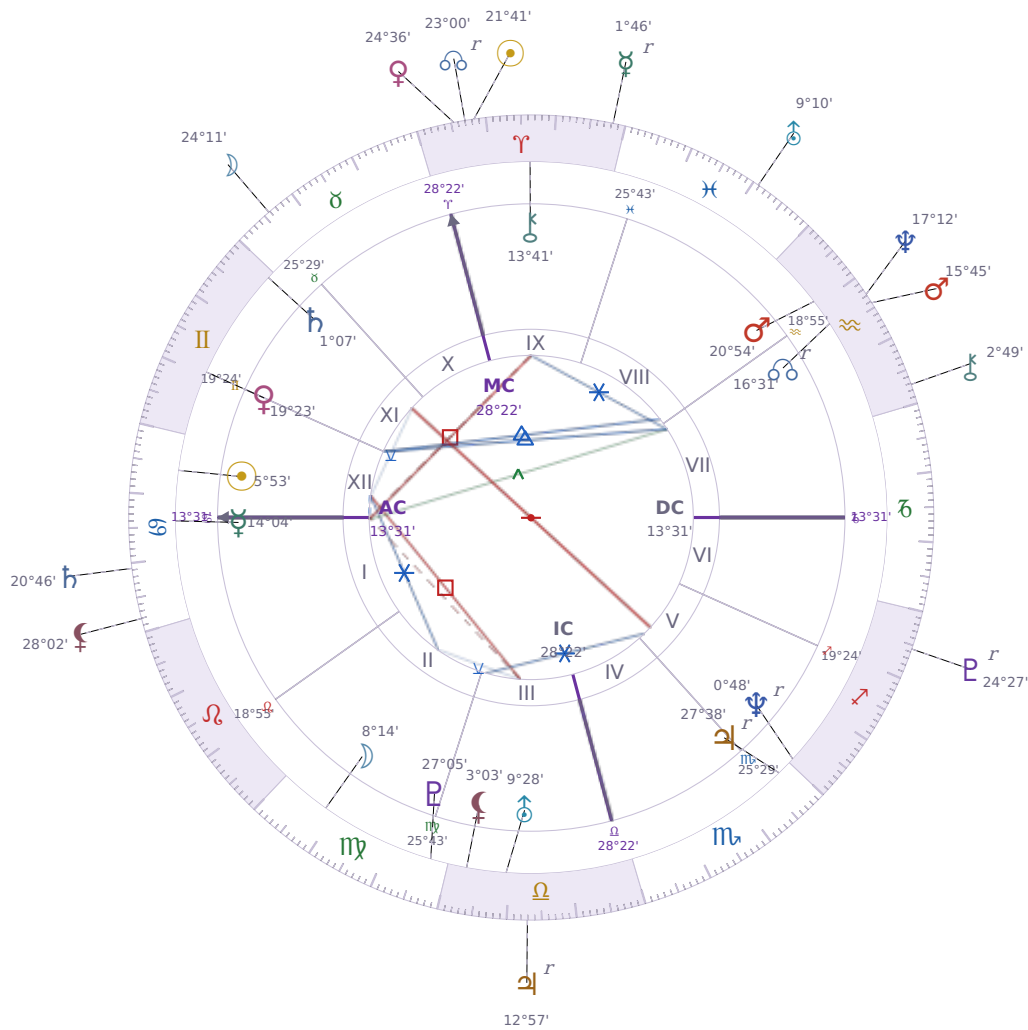

DAILY HOROSCOPE

Elon Reeve Musk

Businessman, entrepreneur, and political figure (born 1971)

♋ Cancer June 28, 1971 07:30 Pretoria

Monday, 11 April 2005

TRANSITS FOR TODAY

☉ Sun	in ♈ Aries	21°41'45"
☾ Moon	in ♉ Taurus	24°11'29"
☿ Mercury	in ♈ Aries Rx	1°46'32"
♀ Venus	in ♈ Aries	24°36'10"
♂ Mars	in ♒ Aquarius	15°45'19"
♃ Jupiter	in ♎ Libra Rx	12°57'55"
♄ Saturn	in ♋ Cancer	20°46'26"

♅ Uranus	in ♓ Pisces	9°10'35"
♆ Neptune	in ♒ Aquarius	17°12'09"
♇ Pluto	in ♐ Sagittarius Rx	24°27'05"
♁ Chiron	in ♒ Aquarius	2°49'26"
♊ NNode	in ♈ Aries Rx	23°00'02"
♁ Lilith	in ♋ Cancer	28°02'46"

NATAL PLANETS

☉ Sun	in ♋ Cancer	5°53'26"	XII
☾ Moon	in ♍ Virgo	8°14'52"	II
☿ Mercury	in ♋ Cancer	14°04'03"	I
♀ Venus	in ♊ Gemini	19°23'48"	XI
♂ Mars	in ♒ Aquarius	20°54'21"	VIII
♃ Jupiter	in ♏ Scorpio	27°38'52"	V Rx
♄ Saturn	in ♊ Gemini	1°07'22"	XI
♅ Uranus	in ♎ Libra	9°28'55"	III
♆ Neptune	in ♐ Sagittarius	0°48'48"	V Rx
♇ Pluto	in ♍ Virgo	27°05'36"	III
♁ Chiron	in ♈ Aries	13°41'50"	IX
♊ North Node	in ♒ Aquarius	16°31'23"	VII Rx
♁ Lilith	in ♎ Libra	3°03'14"	III