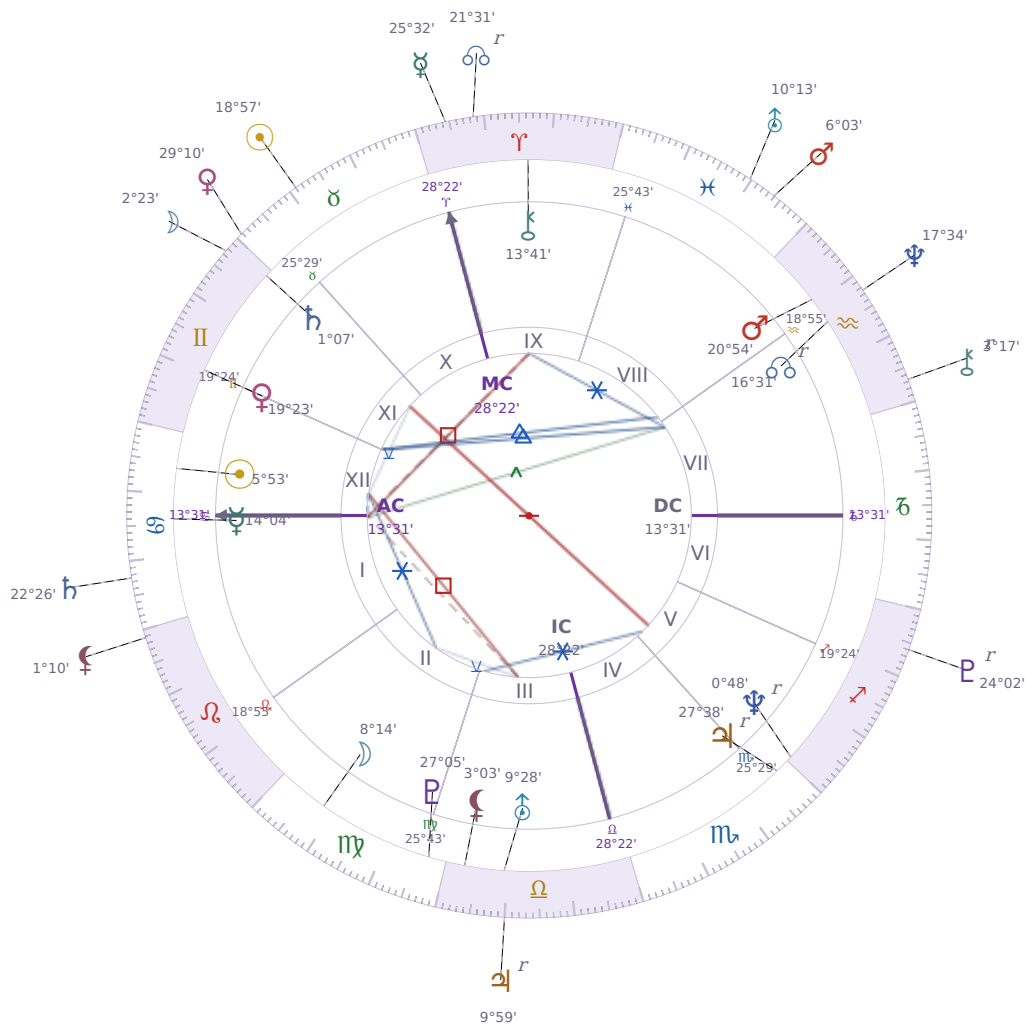

DAILY HOROSCOPE

Elon Reeve Musk

Businessman, entrepreneur, and political figure (born 1971)

♋ Cancer June 28, 1971 07:30 Pretoria

Monday, 9 May 2005

TRANSITS FOR TODAY

☉ Sun	in ♉ Taurus	18°57'28"
☾ Moon	in ♊ Gemini	2°23'31"
☿ Mercury	in ♈ Aries	25°32'28"
♀ Venus	in ♉ Taurus	29°10'03"
♂ Mars	in ♋ Pisces	6°03'58"
♃ Jupiter	in ♎ Libra Rx	9°59'35"
♄ Saturn	in ♋ Cancer	22°26'13"

♅ Uranus	in ♓ Pisces	10°13'56"
♆ Neptune	in ♒ Aquarius	17°34'24"
♇ Pluto	in ♐ Sagittarius Rx	24°02'37"
♁ Chiron	in ♒ Aquarius Rx	3°17'24"
♁ NNode	in ♈ Aries Rx	21°31'04"
♁ Lilith	in ♌ Leo	1°11'00"

NATAL PLANETS