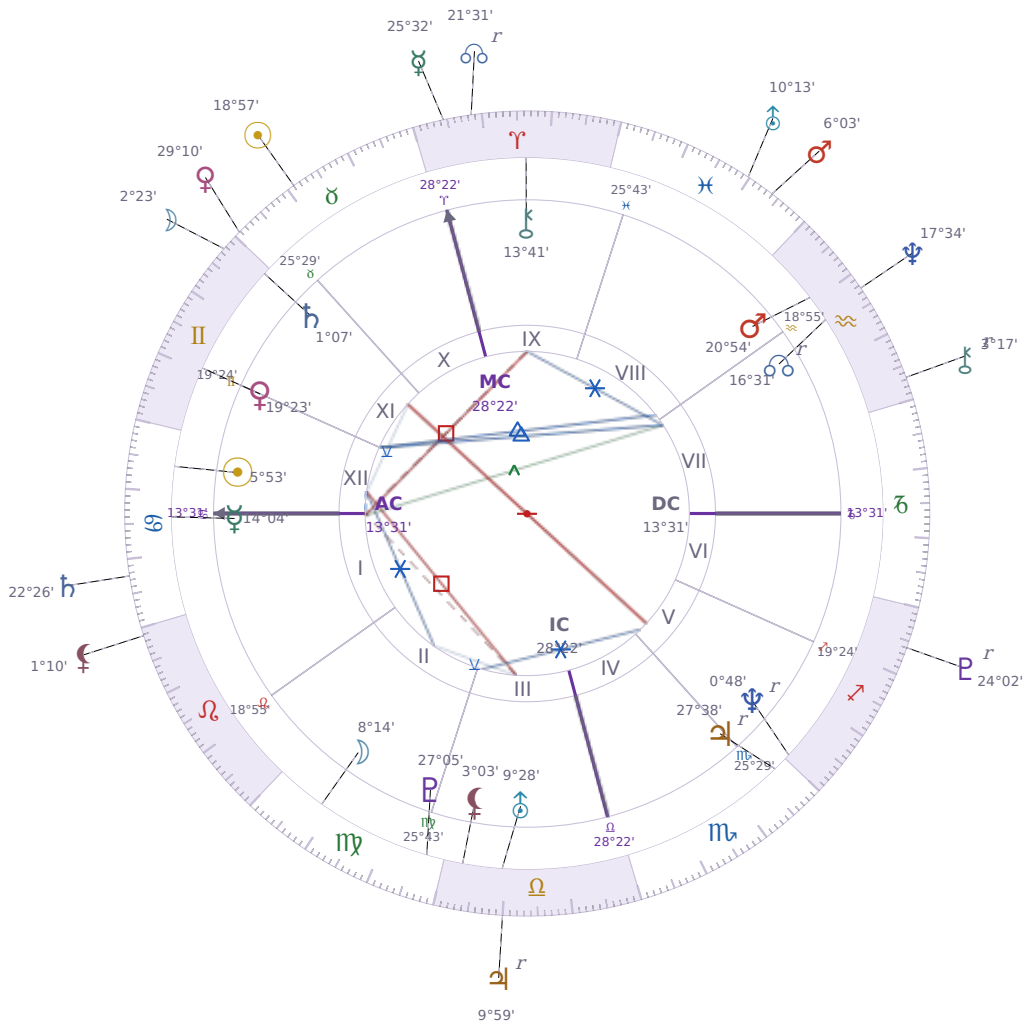

DAILY HOROSCOPE

Elon Reeve Musk

Businessman, entrepreneur, and political figure (born 1971)

♋ Cancer June 28, 1971 07:30 Pretoria

Monday, 9 May 2005

TRANSITS FOR TODAY

☉ Sun	in ♉ Taurus	18°57'28"
☾ Moon	in ♊ Gemini	2°23'31"
☿ Mercury	in ♈ Aries	25°32'28"
♀ Venus	in ♉ Taurus	29°10'03"
♂ Mars	in ♋ Pisces	6°03'58"
♃ Jupiter	in ♎ Libra Rx	9°59'35"
♄ Saturn	in ♋ Cancer	22°26'13"

♅ Uranus	in ♓ Pisces	10°13'56"
♆ Neptune	in ♒ Aquarius	17°34'24"
♇ Pluto	in ♐ Sagittarius Rx	24°02'37"
♁ Chiron	in ♒ Aquarius Rx	3°17'24"
♁ NNode	in ♈ Aries Rx	21°31'04"
♁ Lilith	in ♌ Leo	1°11'00"

NATAL PLANETS

☉ Sun	in ♋ Cancer	5°53'26"	XII
☾ Moon	in ♍ Virgo	8°14'52"	II
☿ Mercury	in ♋ Cancer	14°04'03"	I
♀ Venus	in ♊ Gemini	19°23'48"	XI
♂ Mars	in ♒ Aquarius	20°54'21"	VIII
♃ Jupiter	in ♏ Scorpio	27°38'52"	V Rx
♄ Saturn	in ♊ Gemini	1°07'22"	XI
♅ Uranus	in ♎ Libra	9°28'55"	III
♆ Neptune	in ♐ Sagittarius	0°48'48"	V Rx
♇ Pluto	in ♍ Virgo	27°05'36"	III
♁ Chiron	in ♈ Aries	13°41'50"	IX
♁ North Node	in ♒ Aquarius	16°31'23"	VII Rx
♁ Lilith	in ♎ Libra	3°03'14"	III

KEY DATE

♁ Chiron stations Retrograde

Chiron stationing retrograde tends to bring **old wounds or insecurities back into focus**, making you notice patterns you thought you'd moved past—in relationships, work, or how you handle rejection. During this period, **progress on healing or learning slows down**, and you may find yourself revisiting past failures or setbacks rather than moving forward with new skills or confidence. In practical terms, this is a good time to **review what didn't work before** and adjust your approach, though expect frustration if you're trying to push ahead quickly.