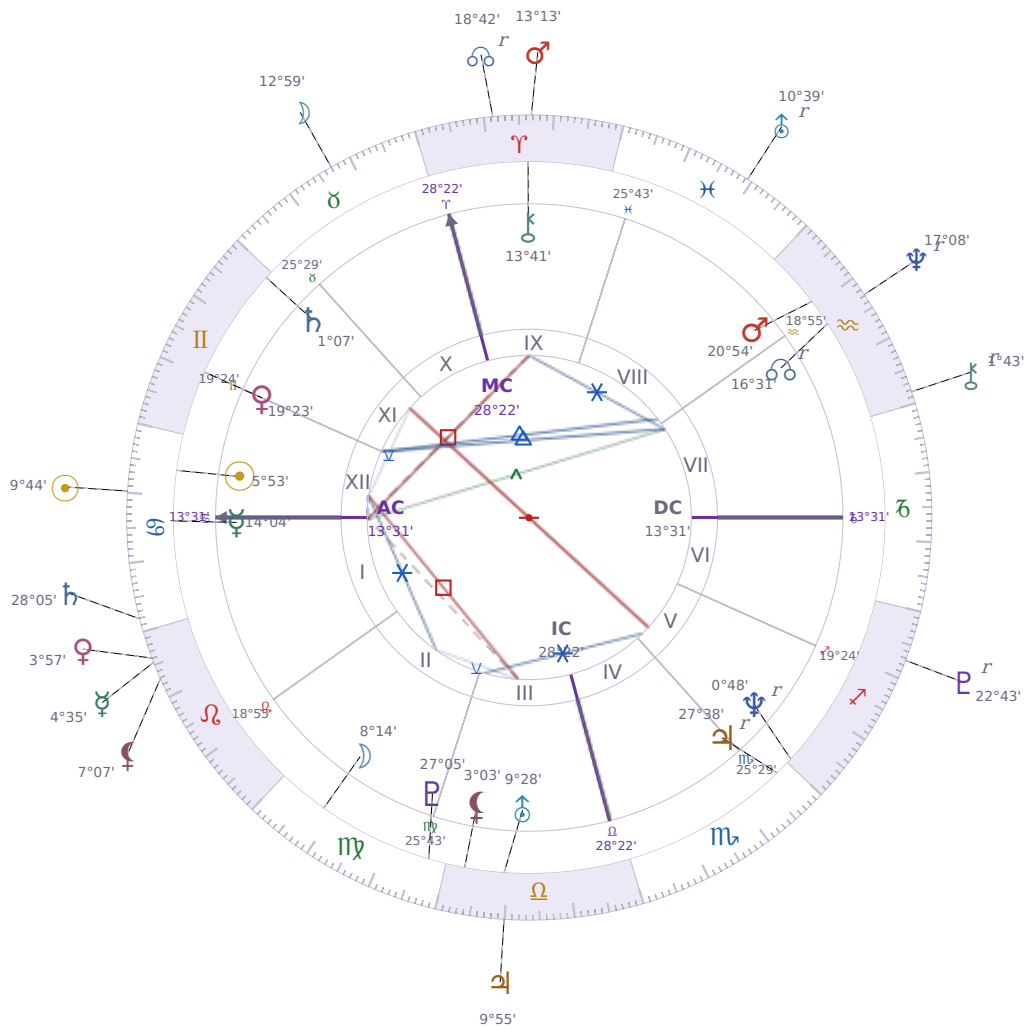

DAILY HOROSCOPE

Elon Reeve Musk

Businessman, entrepreneur, and political figure (born 1971)

♋ Cancer June 28, 1971 07:30 Pretoria

Friday, 1 July 2005

TRANSITS FOR TODAY

☉ Sun	in ♋ Cancer	9°44'37"
☾ Moon	in ♉ Taurus	12°59'40"
☿ Mercury	in ♌ Leo	4°35'53"
♀ Venus	in ♌ Leo	3°57'08"
♂ Mars	in ♈ Aries	13°13'12"
♃ Jupiter	in ♎ Libra	9°55'58"
♄ Saturn	in ♋ Cancer	28°05'18"

♅ Uranus	in ♋ Pisces Rx	10°39'23"
♆ Neptune	in ♒ Aquarius Rx	17°08'59"
♇ Pluto	in ♐ Sagittarius Rx	22°43'47"
♁ Chiron	in ♒ Aquarius Rx	1°43'46"
♁ NNode	in ♈ Aries Rx	18°42'43"
♁ Lilith	in ♌ Leo	7°07'10"

## NATAL PLANETS

☉ Sun	in ♋ Cancer	5°53'26"	XII
☾ Moon	in ♍ Virgo	8°14'52"	II
☿ Mercury	in ♋ Cancer	14°04'03"	I
♀ Venus	in ♊ Gemini	19°23'48"	XI
♂ Mars	in ♒ Aquarius	20°54'21"	VIII
♃ Jupiter	in ♏ Scorpio	27°38'52"	V Rx
♄ Saturn	in ♊ Gemini	1°07'22"	XI
♅ Uranus	in ♎ Libra	9°28'55"	III
♆ Neptune	in ♐ Sagittarius	0°48'48"	V Rx
♇ Pluto	in ♍ Virgo	27°05'36"	III
♁ Chiron	in ♈ Aries	13°41'50"	IX
♁ North Node	in ♒ Aquarius	16°31'23"	VII Rx
♁ Lilith	in ♎ Libra	3°03'14"	III

## KEY TRANSIT FACTORS