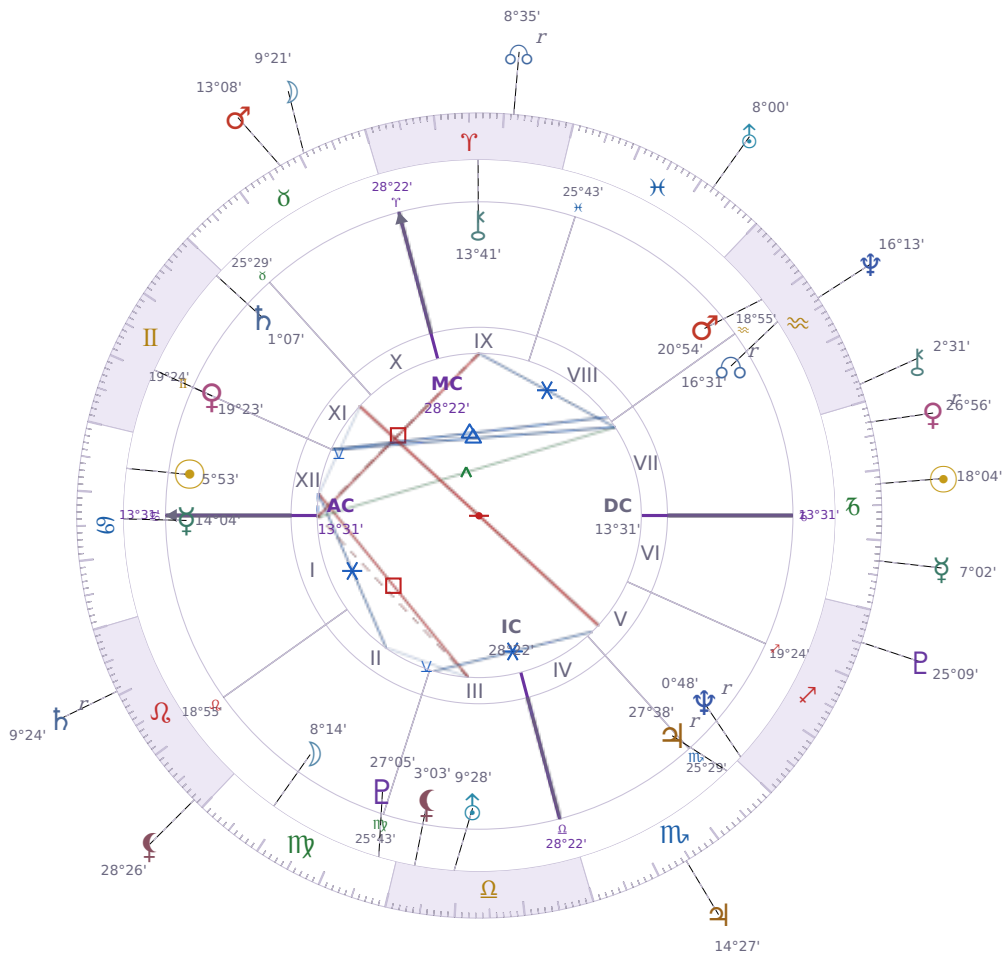

DAILY HOROSCOPE

Elon Reeve Musk

Businessman, entrepreneur, and political figure (born 1971)

♋ Cancer June 28, 1971 07:30 Pretoria

Sunday, 8 January 2006

TRANSITS FOR TODAY

☉ Sun	in ♑ Capricorn	18°04'00"
☾ Moon	in ♉ Taurus	9°21'08"
☿ Mercury	in ♑ Capricorn	7°02'08"
♀ Venus	in ♑ Capricorn Rx	26°56'47"
♂ Mars	in ♉ Taurus	13°08'57"
♃ Jupiter	in ♏ Scorpio	14°27'37"
♄ Saturn	in ♌ Leo Rx	9°24'04"

♅ Uranus	in ♓ Pisces	8°00'52"
♆ Neptune	in ♒ Aquarius	16°13'41"
♇ Pluto	in ♐ Sagittarius	25°09'27"
♁ Chiron	in ♒ Aquarius	2°31'49"
♁ NNode	in ♈ Aries Rx	8°35'55"
♁ Lilith	in ♌ Leo	28°26'35"

## NATAL PLANETS

☉ Sun	in ♋ Cancer	5°53'26"	XII
☾ Moon	in ♍ Virgo	8°14'52"	II
☿ Mercury	in ♋ Cancer	14°04'03"	I
♀ Venus	in ♊ Gemini	19°23'48"	XI
♂ Mars	in ♒ Aquarius	20°54'21"	VIII
♃ Jupiter	in ♏ Scorpio	27°38'52"	V Rx
♄ Saturn	in ♊ Gemini	1°07'22"	XI
♅ Uranus	in ♎ Libra	9°28'55"	III
♆ Neptune	in ♐ Sagittarius	0°48'48"	V Rx
♇ Pluto	in ♍ Virgo	27°05'36"	III
♁ Chiron	in ♈ Aries	13°41'50"	IX
♁ North Node	in ♒ Aquarius	16°31'23"	VII Rx
♁ Lilith	in ♎ Libra	3°03'14"	III

## KEY TRANSIT FACTORS