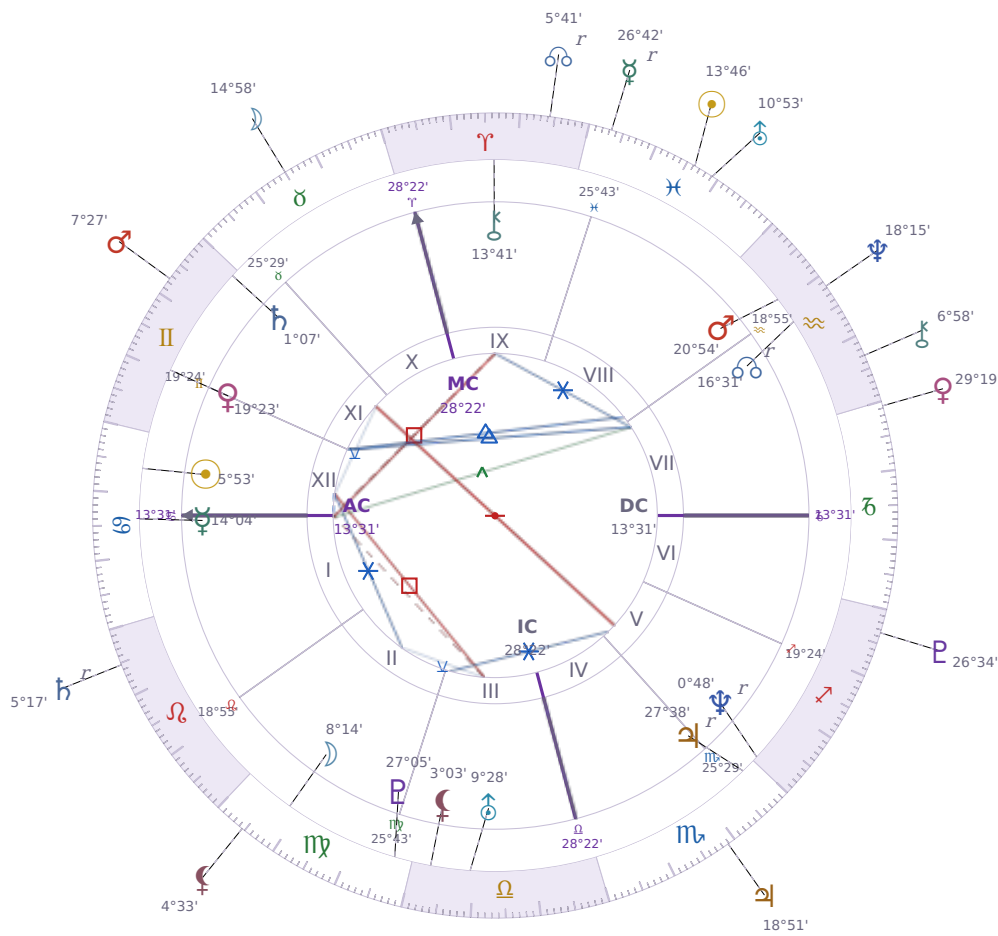

DAILY HOROSCOPE

Elon Reeve Musk

Businessman, entrepreneur, and political figure (born 1971)

♋ Cancer June 28, 1971 07:30 Pretoria

Saturday, 4 March 2006

TRANSITS FOR TODAY

☉ Sun	in ♋ Pisces	13°46'09"
☾ Moon	in ♉ Taurus	14°58'47"
☿ Mercury	in ♋ Pisces Rx	26°42'46"
♀ Venus	in ♏ Capricorn	29°19'24"
♂ Mars	in ♊ Gemini	7°27'25"
♃ Jupiter	in ♏ Scorpio	18°51'41"
♄ Saturn	in ♌ Leo Rx	5°17'03"

♅ Uranus	in ♋ Pisces	10°53'37"
♆ Neptune	in ♒ Aquarius	18°15'28"
♇ Pluto	in ♏ Sagittarius	26°34'58"
♁ Chiron	in ♒ Aquarius	6°58'11"
♁ NNode	in ♈ Aries Rx	5°41'11"
♁ Lilith	in ♍ Virgo	4°33'32"

NATAL PLANETS

☉ Sun	in ♋ Cancer	5°53'26"	XII
☾ Moon	in ♍ Virgo	8°14'52"	II
☿ Mercury	in ♋ Cancer	14°04'03"	I
♀ Venus	in ♊ Gemini	19°23'48"	XI
♂ Mars	in ♒ Aquarius	20°54'21"	VIII
♃ Jupiter	in ♏ Scorpio	27°38'52"	V Rx
♄ Saturn	in ♊ Gemini	1°07'22"	XI
♅ Uranus	in ♎ Libra	9°28'55"	III
♆ Neptune	in ♏ Sagittarius	0°48'48"	V Rx
♇ Pluto	in ♍ Virgo	27°05'36"	III
♁ Chiron	in ♈ Aries	13°41'50"	IX
♁ North Node	in ♒ Aquarius	16°31'23"	VII Rx
♁ Lilith	in ♎ Libra	3°03'14"	III