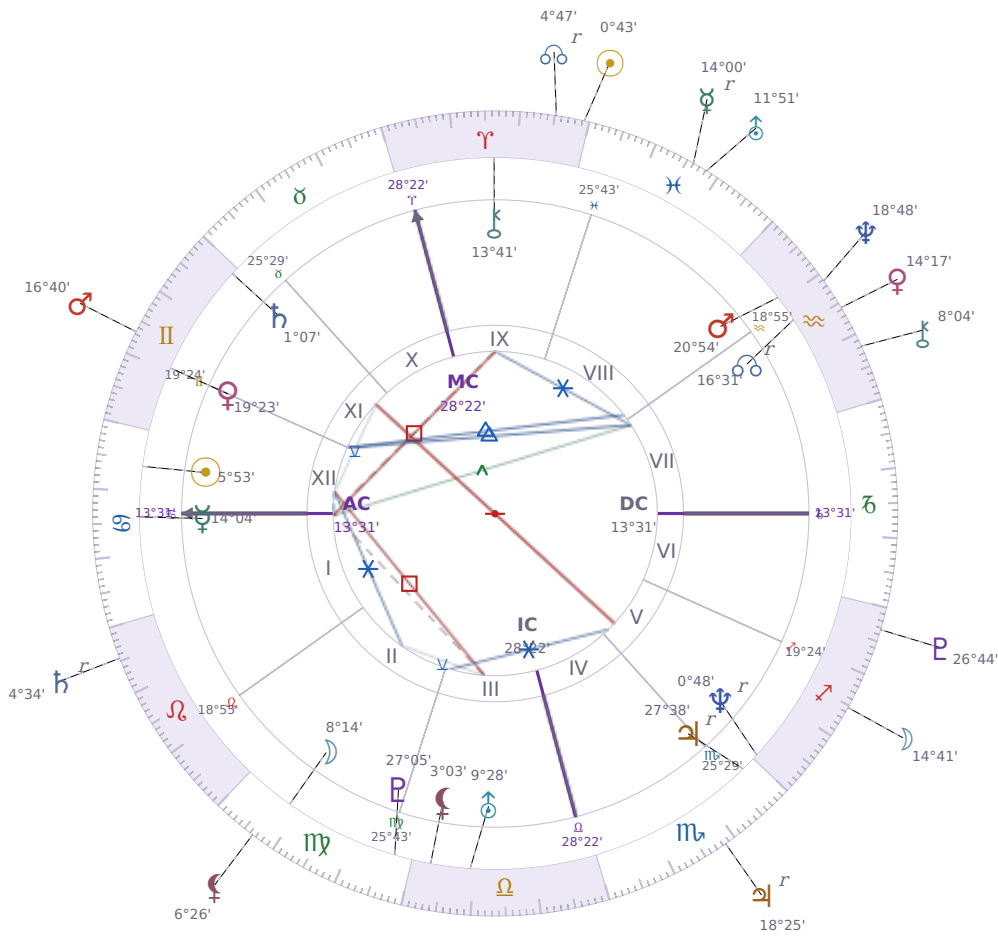

DAILY HOROSCOPE

Elon Reeve Musk

Businessman, entrepreneur, and political figure (born 1971)

♋ Cancer June 28, 1971 07:30 Pretoria

Tuesday, 21 March 2006

TRANSITS FOR TODAY

☉ Sun	in ♈ Aries	0°43'38"
☾ Moon	in ♐ Sagittarius	14°41'57"
☿ Mercury	in ♓ Pisces Rx	14°00'31"
♀ Venus	in ♒ Aquarius	14°17'16"
♂ Mars	in ♊ Gemini	16°40'03"
♃ Jupiter	in ♏ Scorpio Rx	18°25'35"
♄ Saturn	in ♌ Leo Rx	4°34'55"

♅ Uranus	in ♓ Pisces	11°51'14"
♆ Neptune	in ♒ Aquarius	18°48'55"
♇ Pluto	in ♐ Sagittarius	26°44'14"
♁ Chiron	in ♒ Aquarius	8°04'38"
♊ NNode	in ♈ Aries Rx	4°47'10"
♁ Lilith	in ♍ Virgo	6°26'49"

NATAL PLANETS

☉ Sun	in ♋ Cancer	5°53'26"	XII
☾ Moon	in ♍ Virgo	8°14'52"	II
☿ Mercury	in ♋ Cancer	14°04'03"	I
♀ Venus	in ♊ Gemini	19°23'48"	XI
♂ Mars	in ♒ Aquarius	20°54'21"	VIII
♃ Jupiter	in ♏ Scorpio	27°38'52"	V Rx
♄ Saturn	in ♊ Gemini	1°07'22"	XI
♅ Uranus	in ♎ Libra	9°28'55"	III
♆ Neptune	in ♐ Sagittarius	0°48'48"	V Rx
♇ Pluto	in ♍ Virgo	27°05'36"	III
♁ Chiron	in ♈ Aries	13°41'50"	IX
♊ North Node	in ♒ Aquarius	16°31'23"	VII Rx
♁ Lilith	in ♎ Libra	3°03'14"	III