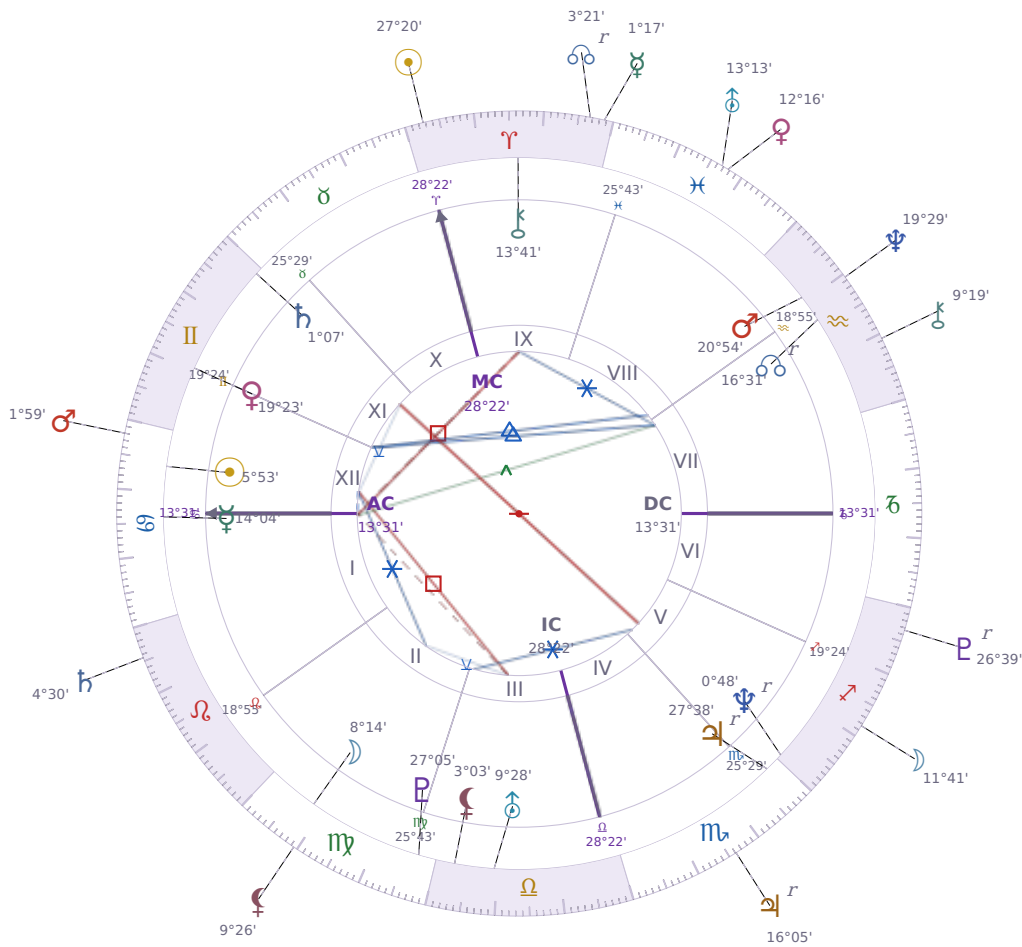

DAILY HOROSCOPE

Elon Reeve Musk

Businessman, entrepreneur, and political figure (born 1971)

♋ Cancer June 28, 1971 07:30 Pretoria

Monday, 17 April 2006

TRANSITS FOR TODAY

☉ Sun	in ♈ Aries	27°20'10"
☾ Moon	in ♏ Sagittarius	11°41'56"
☿ Mercury	in ♈ Aries	1°17'50"
♀ Venus	in ♋ Pisces	12°16'13"
♂ Mars	in ♋ Cancer	1°59'56"
♃ Jupiter	in ♏ Scorpio Rx	16°05'59"
♄ Saturn	in ♌ Leo	4°30'18"

♅ Uranus	in ♋ Pisces	13°13'11"
♆ Neptune	in ♒ Aquarius	19°29'02"
♇ Pluto	in ♐ Sagittarius Rx	26°39'37"
♁ Chiron	in ♒ Aquarius	9°19'01"
♊ NNode	in ♈ Aries Rx	3°21'22"
♁ Lilith	in ♍ Virgo	9°26'38"

NATAL PLANETS

☉ Sun	in ♋ Cancer	5°53'26"	XII
☾ Moon	in ♍ Virgo	8°14'52"	II
☿ Mercury	in ♋ Cancer	14°04'03"	I
♀ Venus	in ♊ Gemini	19°23'48"	XI
♂ Mars	in ♒ Aquarius	20°54'21"	VIII
♃ Jupiter	in ♏ Scorpio	27°38'52"	V Rx
♄ Saturn	in ♊ Gemini	1°07'22"	XI
♅ Uranus	in ♎ Libra	9°28'55"	III
♆ Neptune	in ♐ Sagittarius	0°48'48"	V Rx
♇ Pluto	in ♍ Virgo	27°05'36"	III
♁ Chiron	in ♈ Aries	13°41'50"	IX
♊ North Node	in ♒ Aquarius	16°31'23"	VII Rx
♁ Lilith	in ♎ Libra	3°03'14"	III