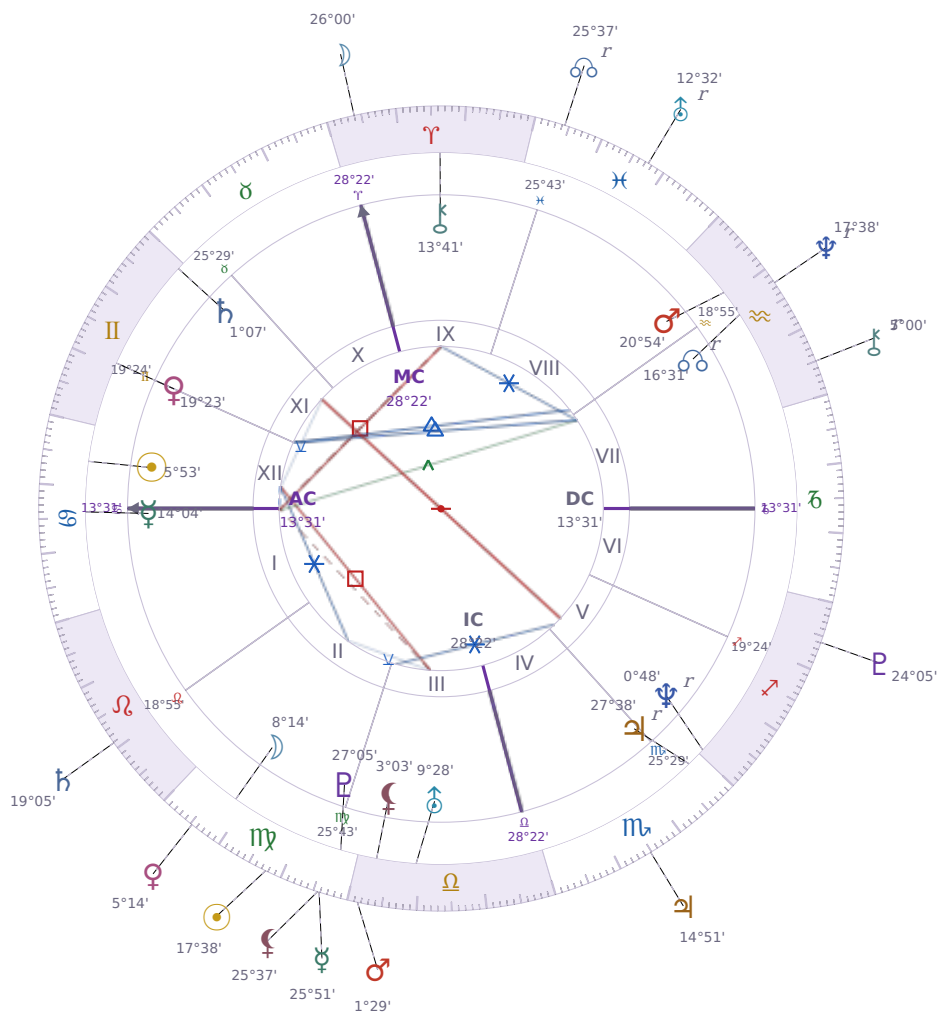

DAILY HOROSCOPE

Elon Reeve Musk

Businessman, entrepreneur, and political figure (born 1971)

♋ Cancer June 28, 1971 07:30 Pretoria

Sunday, 10 September 2006

TRANSITS FOR TODAY

☉ Sun	in ♍ Virgo	17°38'37"
☾ Moon	in ♈ Aries	26°00'48"
☿ Mercury	in ♍ Virgo	25°51'21"
♀ Venus	in ♍ Virgo	5°14'39"
♂ Mars	in ♎ Libra	1°29'54"
♃ Jupiter	in ♏ Scorpio	14°51'44"
♄ Saturn	in ♌ Leo	19°05'57"

♅ Uranus	in ♋ Pisces Rx	12°32'47"
♆ Neptune	in ♒ Aquarius Rx	17°38'16"
♇ Pluto	in ♐ Sagittarius	24°05'08"
♁ Chiron	in ♒ Aquarius Rx	5°00'20"
♁ NNode	in ♋ Pisces Rx	25°37'33"
♁ Lilith	in ♍ Virgo	25°37'26"

## NATAL PLANETS

☉ Sun	in ♋ Cancer	5°53'26"	XII
☾ Moon	in ♍ Virgo	8°14'52"	II
☿ Mercury	in ♋ Cancer	14°04'03"	I
♀ Venus	in ♊ Gemini	19°23'48"	XI
♂ Mars	in ♒ Aquarius	20°54'21"	VIII
♃ Jupiter	in ♏ Scorpio	27°38'52"	V Rx
♄ Saturn	in ♊ Gemini	1°07'22"	XI
♅ Uranus	in ♎ Libra	9°28'55"	III
♆ Neptune	in ♐ Sagittarius	0°48'48"	V Rx
♇ Pluto	in ♍ Virgo	27°05'36"	III
♁ Chiron	in ♈ Aries	13°41'50"	IX
♁ North Node	in ♒ Aquarius	16°31'23"	VII Rx
♁ Lilith	in ♎ Libra	3°03'14"	III

## KEY TRANSIT FACTORS