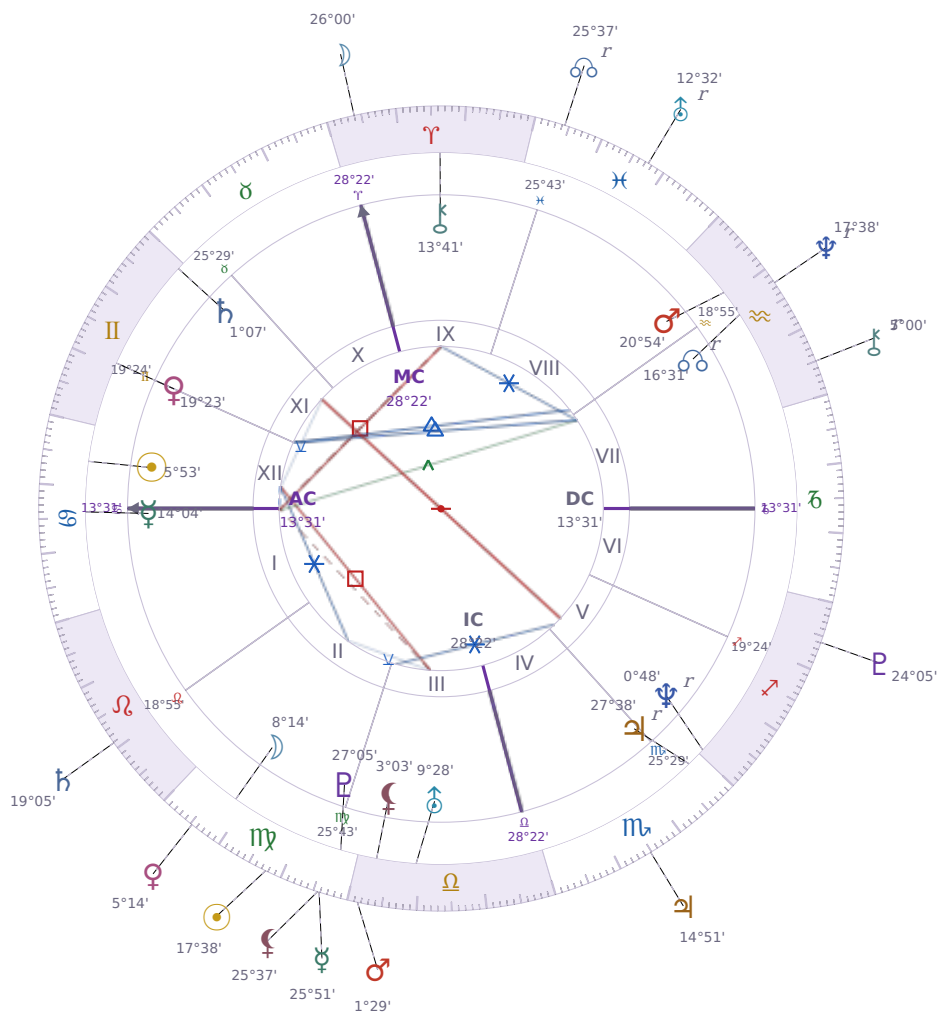

DAILY HOROSCOPE

Elon Reeve Musk

Businessman, entrepreneur, and political figure (born 1971)

♋ Cancer June 28, 1971 07:30 Pretoria

Sunday, 10 September 2006

TRANSITS FOR TODAY

☉ Sun	in ♍ Virgo	17°38'37"
☾ Moon	in ♈ Aries	26°00'48"
☿ Mercury	in ♍ Virgo	25°51'21"
♀ Venus	in ♍ Virgo	5°14'39"
♂ Mars	in ♎ Libra	1°29'54"
♃ Jupiter	in ♏ Scorpio	14°51'44"
♄ Saturn	in ♌ Leo	19°05'57"

♅ Uranus	in ♋ Pisces Rx	12°32'47"
♆ Neptune	in ♒ Aquarius Rx	17°38'16"
♇ Pluto	in ♐ Sagittarius	24°05'08"
♁ Chiron	in ♒ Aquarius Rx	5°00'20"
♁ NNode	in ♋ Pisces Rx	25°37'33"
♁ Lilith	in ♍ Virgo	25°37'26"

NATAL PLANETS

☉ Sun	in ♋ Cancer	5°53'26"	XII
☾ Moon	in ♍ Virgo	8°14'52"	II
☿ Mercury	in ♋ Cancer	14°04'03"	I
♀ Venus	in ♊ Gemini	19°23'48"	XI
♂ Mars	in ♒ Aquarius	20°54'21"	VIII
♃ Jupiter	in ♏ Scorpio	27°38'52"	V Rx
♄ Saturn	in ♊ Gemini	1°07'22"	XI
♅ Uranus	in ♎ Libra	9°28'55"	III
♆ Neptune	in ♐ Sagittarius	0°48'48"	V Rx
♇ Pluto	in ♍ Virgo	27°05'36"	III
♁ Chiron	in ♈ Aries	13°41'50"	IX
♁ North Node	in ♒ Aquarius	16°31'23"	VII Rx
♁ Lilith	in ♎ Libra	3°03'14"	III