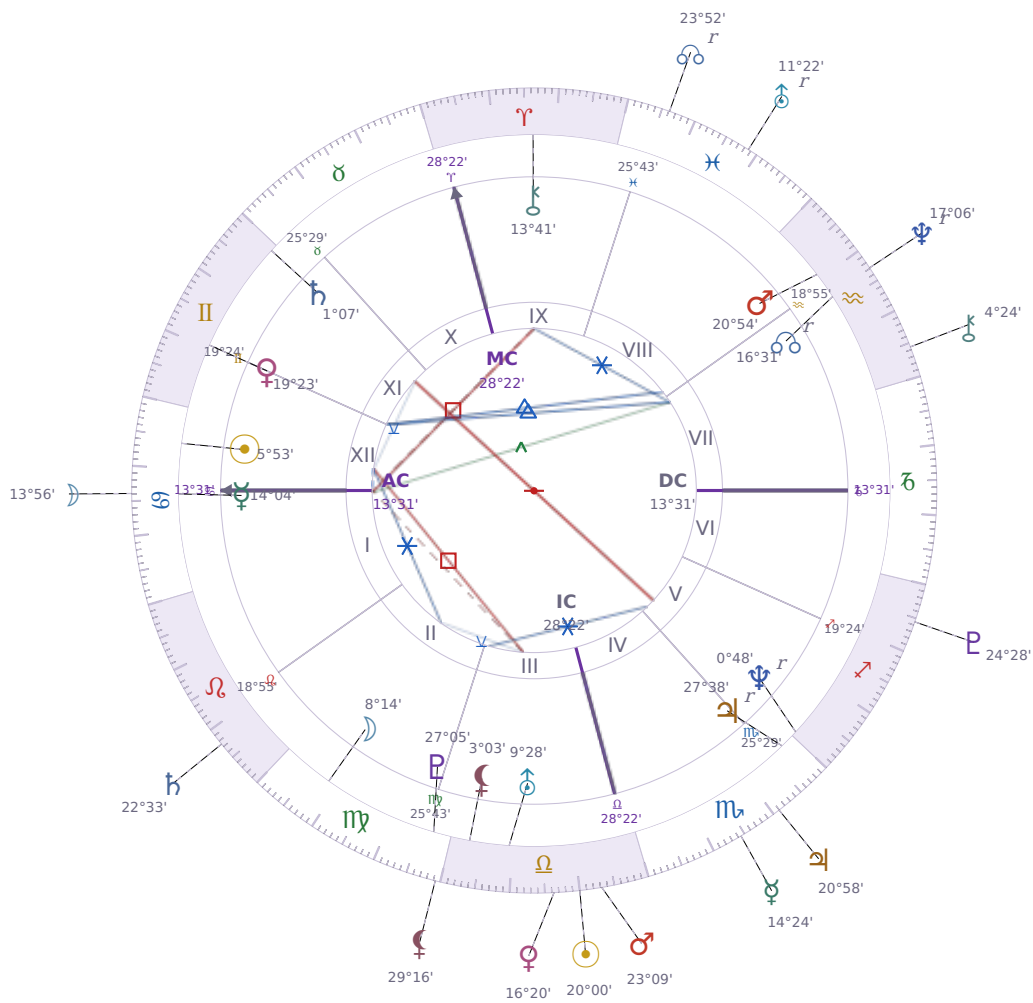

**DAILY HOROSCOPE**

**Elon Reeve Musk**

Businessman, entrepreneur, and political figure (born 1971)

♋ Cancer June 28, 1971 07:30 Pretoria

**Friday, 13 October 2006**

**TRANSITS FOR TODAY**

☉ Sun	in ♎ Libra	20°00'34"
☾ Moon	in ♋ Cancer	13°56'12"
☿ Mercury	in ♏ Scorpio	14°24'50"
♀ Venus	in ♎ Libra	16°20'07"
♂ Mars	in ♎ Libra	23°09'53"
♃ Jupiter	in ♏ Scorpio	20°58'24"
♄ Saturn	in ♌ Leo	22°33'13"

♅ Uranus	in ♋ Pisces Rx	11°22'37"
♆ Neptune	in ♒ Aquarius Rx	17°06'02"
♇ Pluto	in ♐ Sagittarius	24°28'08"
♁ Chiron	in ♒ Aquarius	4°24'57"
♊ NNode	in ♋ Pisces Rx	23°52'42"
♁ Lilith	in ♍ Virgo	29°16'42"