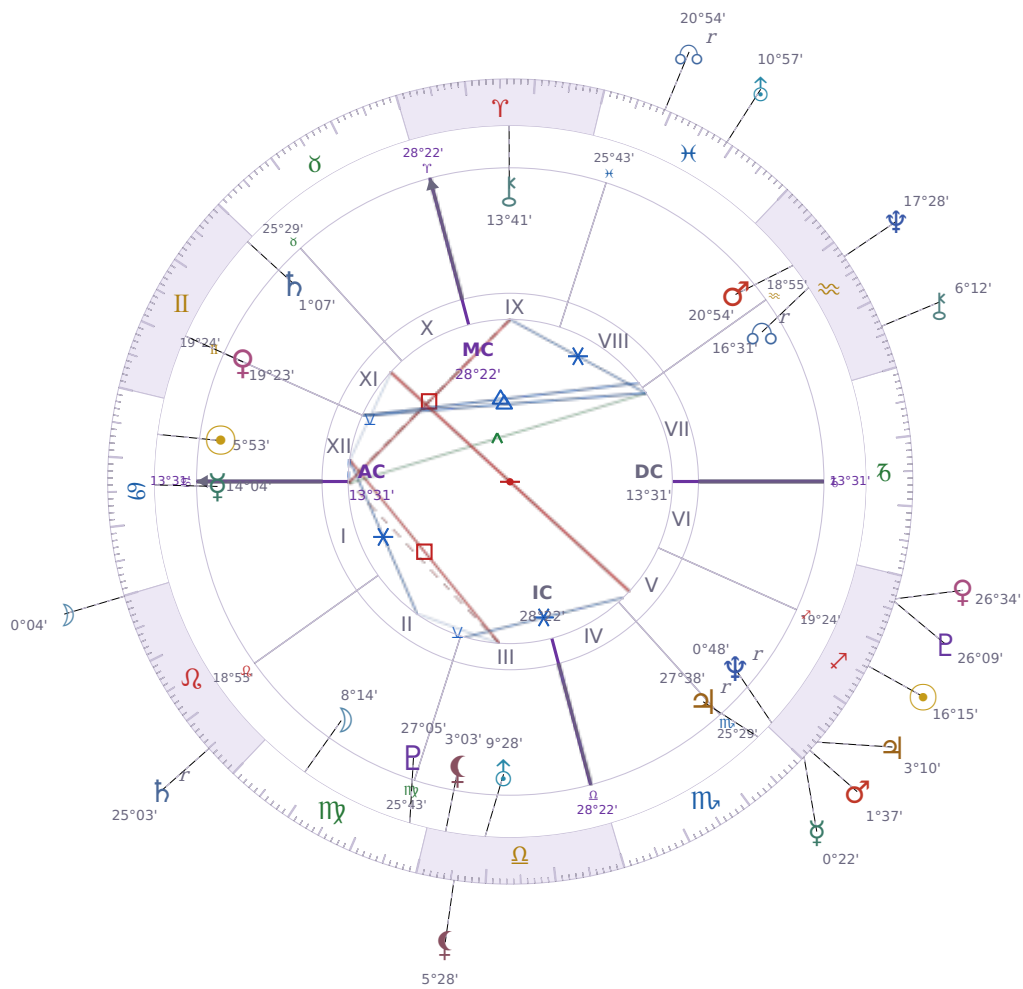

DAILY HOROSCOPE

Elon Reeve Musk

Businessman, entrepreneur, and political figure (born 1971)

♋ Cancer June 28, 1971 07:30 Pretoria

Friday, 8 December 2006

TRANSITS FOR TODAY

☉ Sun	in ♐ Sagittarius	16°15'01"
☾ Moon	in ♌ Leo	0°04'24"
☿ Mercury	in ♐ Sagittarius	0°22'37"
♀ Venus	in ♐ Sagittarius	26°34'18"
♂ Mars	in ♐ Sagittarius	1°37'07"
♃ Jupiter	in ♐ Sagittarius	3°10'10"
♄ Saturn	in ♌ Leo Rx	25°03'57"

♅ Uranus	in ♋ Pisces	10°57'07"
♆ Neptune	in ♒ Aquarius	17°28'49"
♇ Pluto	in ♏ Sagittarius	26°09'28"
♁ Chiron	in ♒ Aquarius	6°12'14"
♊ NNode	in ♋ Pisces Rx	20°54'48"
♁ Lilith	in ♎ Libra	5°28'57"

NATAL PLANETS