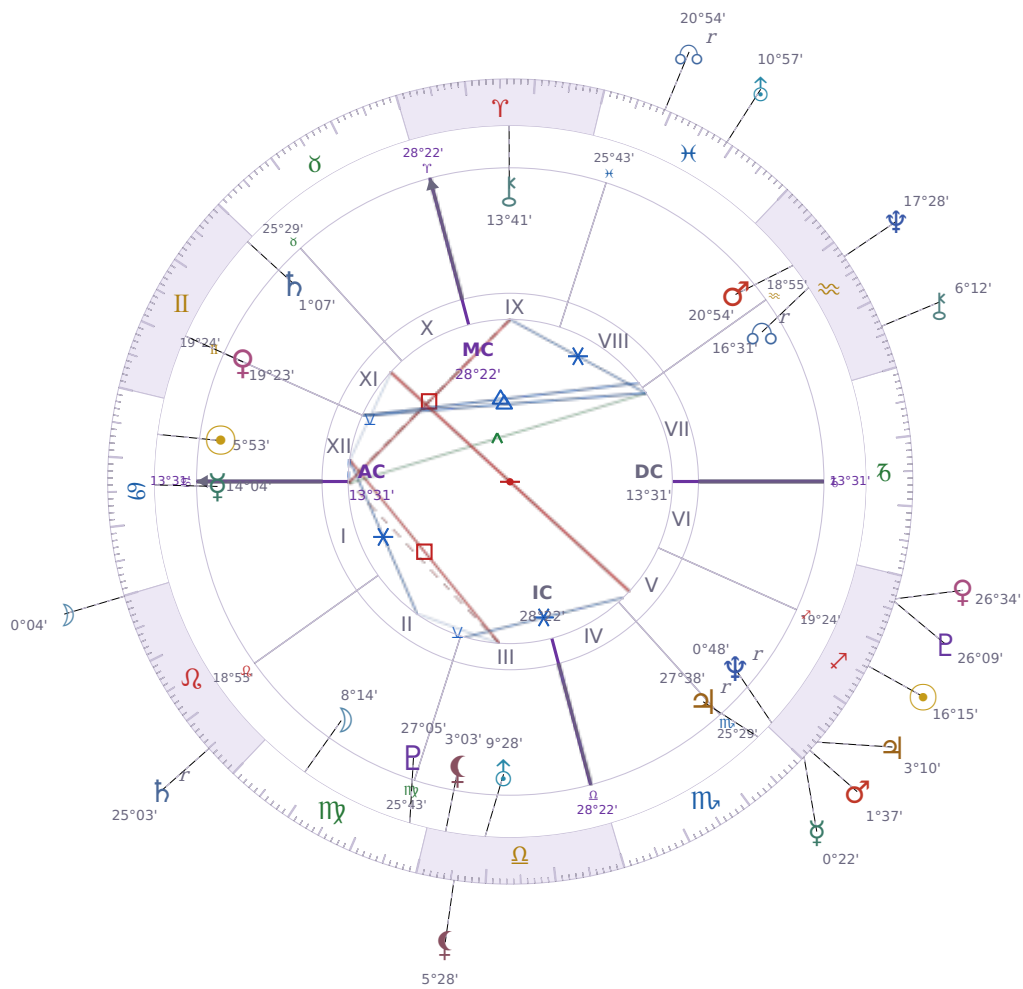

DAILY HOROSCOPE

Elon Reeve Musk

Businessman, entrepreneur, and political figure (born 1971)

♋ Cancer June 28, 1971 07:30 Pretoria

Friday, 8 December 2006

TRANSITS FOR TODAY

☉ Sun	in ♏ Sagittarius	16°15'01"
☾ Moon	in ♌ Leo	0°04'24"
☿ Mercury	in ♏ Sagittarius	0°22'37"
♀ Venus	in ♏ Sagittarius	26°34'18"
♂ Mars	in ♏ Sagittarius	1°37'07"
♃ Jupiter	in ♏ Sagittarius	3°10'10"
♄ Saturn	in ♌ Leo Rx	25°03'57"

♅ Uranus	in ♋ Pisces	10°57'07"
♆ Neptune	in ♒ Aquarius	17°28'49"
♇ Pluto	in ♏ Sagittarius	26°09'28"
♁ Chiron	in ♒ Aquarius	6°12'14"
♁ NNode	in ♋ Pisces Rx	20°54'48"
♁ Lilith	in ♎ Libra	5°28'57"

NATAL PLANETS