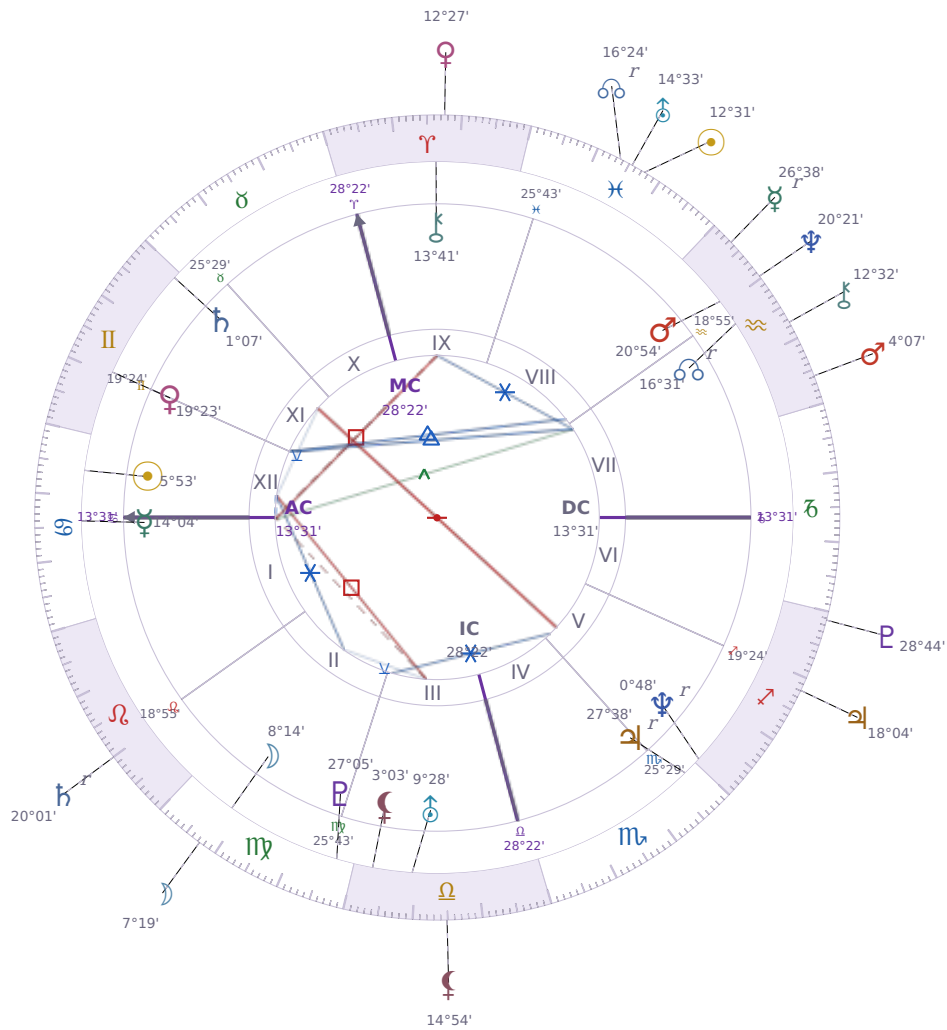

DAILY HOROSCOPE

Elon Reeve Musk

Businessman, entrepreneur, and political figure (born 1971)

♋ Cancer June 28, 1971 07:30 Pretoria

Saturday, 3 March 2007

TRANSITS FOR TODAY

☉ Sun	in ♓ Pisces	12°31'29"
☾ Moon	in ♍ Virgo	7°19'16"
☿ Mercury	in ♒ Aquarius Rx	26°38'32"
♀ Venus	in ♈ Aries	12°27'56"
♂ Mars	in ♒ Aquarius	4°07'12"
♃ Jupiter	in ♐ Sagittarius	18°04'34"
♄ Saturn	in ♌ Leo Rx	20°01'25"

♅ Uranus	in ♓ Pisces	14°33'28"
♆ Neptune	in ♒ Aquarius	20°21'02"
♇ Pluto	in ♐ Sagittarius	28°44'48"
♁ Chiron	in ♒ Aquarius	12°32'43"
♁ NNode	in ♓ Pisces Rx	16°24'47"
♁ Lilith	in ♎ Libra	14°54'43"

## NATAL PLANETS

☉ Sun	in ♋ Cancer	5°53'26"	XII
☾ Moon	in ♍ Virgo	8°14'52"	II
☿ Mercury	in ♋ Cancer	14°04'03"	I
♀ Venus	in ♊ Gemini	19°23'48"	XI
♂ Mars	in ♒ Aquarius	20°54'21"	VIII
♃ Jupiter	in ♏ Scorpio	27°38'52"	V Rx
♄ Saturn	in ♊ Gemini	1°07'22"	XI
♅ Uranus	in ♎ Libra	9°28'55"	III
♆ Neptune	in ♐ Sagittarius	0°48'48"	V Rx
♇ Pluto	in ♍ Virgo	27°05'36"	III
♁ Chiron	in ♈ Aries	13°41'50"	IX
♁ North Node	in ♒ Aquarius	16°31'23"	VII Rx
♁ Lilith	in ♎ Libra	3°03'14"	III

## KEY TRANSIT FACTORS