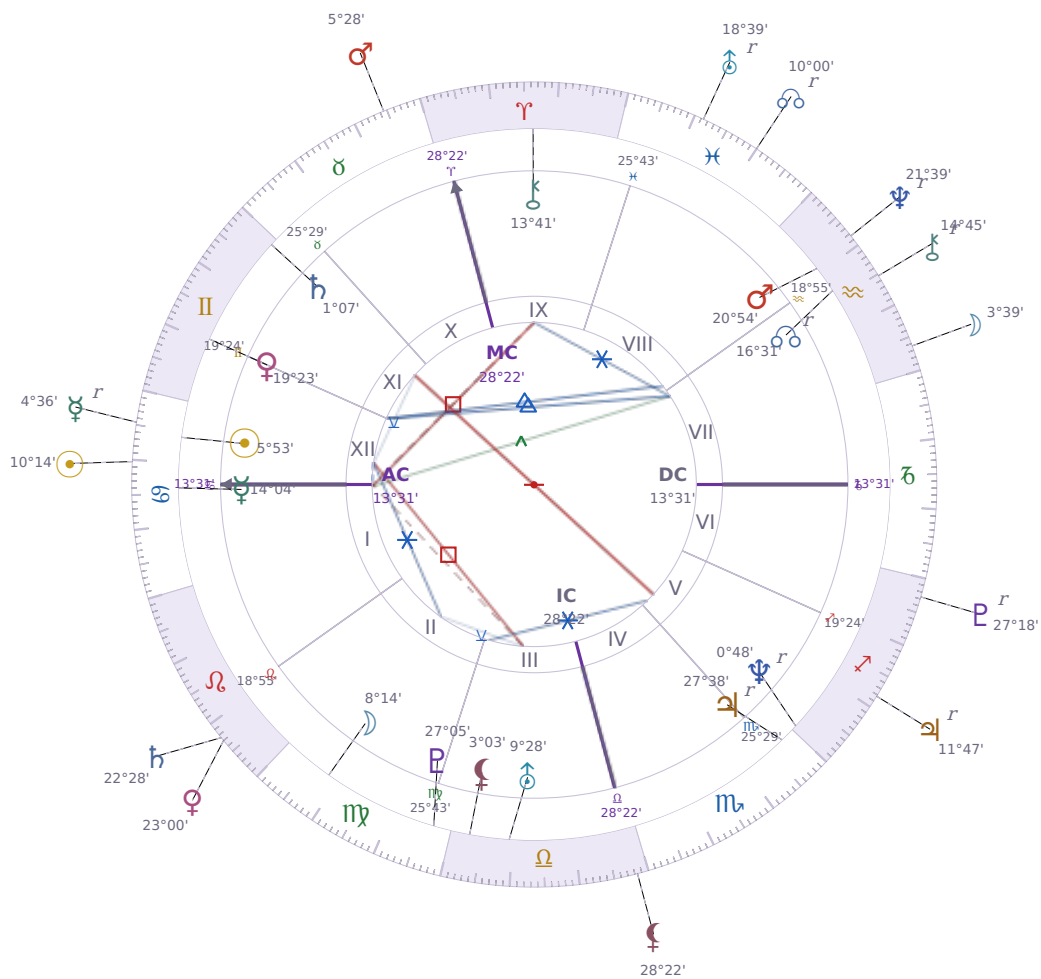

DAILY HOROSCOPE

Elon Reeve Musk

Businessman, entrepreneur, and political figure (born 1971)

♋ Cancer June 28, 1971 07:30 Pretoria

Monday, 2 July 2007

TRANSITS FOR TODAY

☉ Sun	in ♋ Cancer	10°14'46"
☾ Moon	in ♒ Aquarius	3°39'19"
☿ Mercury	in ♋ Cancer Rx	4°36'28"
♀ Venus	in ♌ Leo	23°00'14"
♂ Mars	in ♉ Taurus	5°28'37"
♃ Jupiter	in ♐ Sagittarius Rx	11°47'12"
♄ Saturn	in ♌ Leo	22°28'29"

♅ Uranus	in	♓ Pisces Rx	18°39'40"
♆ Neptune	in	♒ Aquarius Rx	21°39'32"
♇ Pluto	in	♐ Sagittarius Rx	27°18'05"
♁ Chiron	in	♒ Aquarius Rx	14°45'05"
♁ NNode	in	♓ Pisces Rx	10°00'21"
♁ Lilith	in	♎ Libra	28°22'28"

## NATAL PLANETS

☉ Sun	in	♋ Cancer	5°53'26"	XII
☾ Moon	in	♍ Virgo	8°14'52"	II
☿ Mercury	in	♋ Cancer	14°04'03"	I
♀ Venus	in	♊ Gemini	19°23'48"	XI
♂ Mars	in	♒ Aquarius	20°54'21"	VIII
♃ Jupiter	in	♏ Scorpio	27°38'52"	V Rx
♄ Saturn	in	♊ Gemini	1°07'22"	XI
♅ Uranus	in	♎ Libra	9°28'55"	III
♆ Neptune	in	♐ Sagittarius	0°48'48"	V Rx
♇ Pluto	in	♍ Virgo	27°05'36"	III
♁ Chiron	in	♈ Aries	13°41'50"	IX
♁ North Node	in	♒ Aquarius	16°31'23"	VII Rx
♁ Lilith	in	♎ Libra	3°03'14"	III

## KEY TRANSIT FACTORS