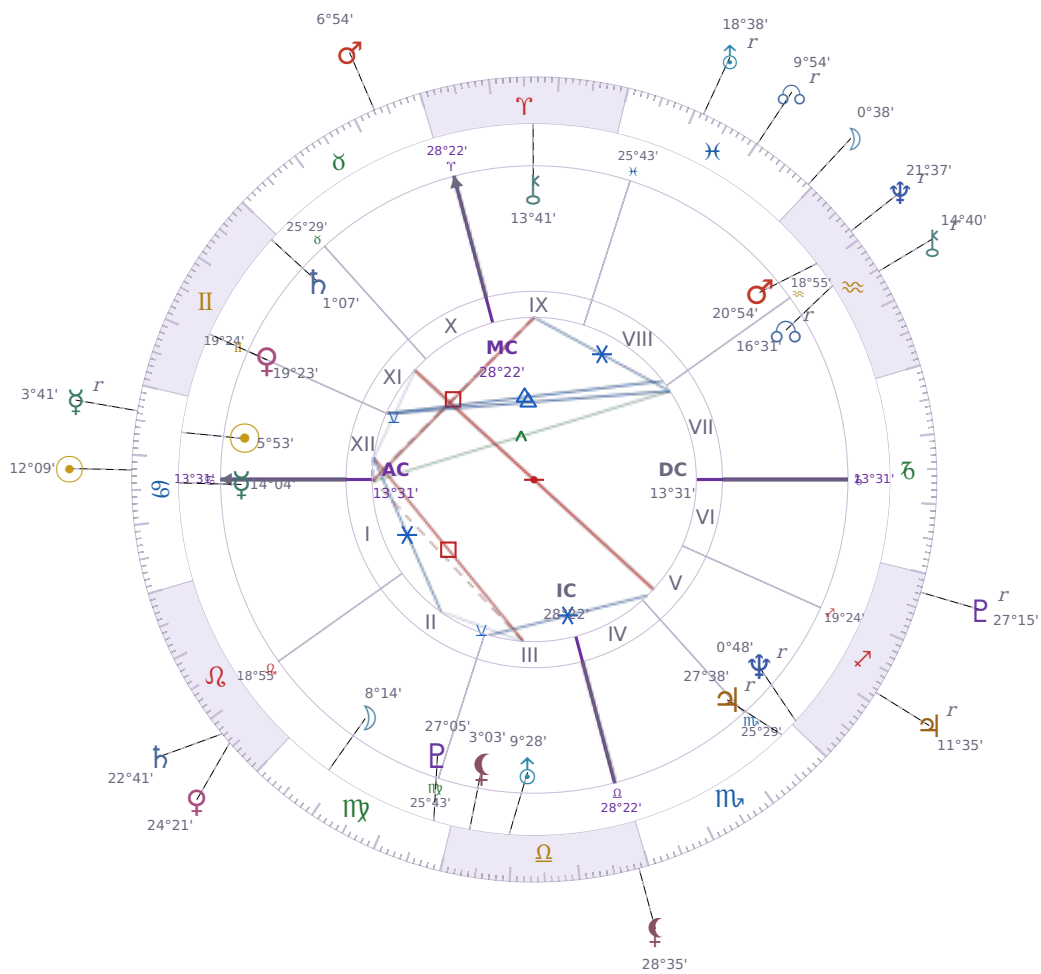

DAILY HOROSCOPE

Elon Reeve Musk

Businessman, entrepreneur, and political figure (born 1971)

♋ Cancer June 28, 1971 07:30 Pretoria

Wednesday, 4 July 2007

TRANSITS FOR TODAY

☉ Sun	in ♋ Cancer	12°09'09"
☾ Moon	in ♓ Pisces	0°38'42"
☿ Mercury	in ♋ Cancer Rx	3°41'11"
♀ Venus	in ♌ Leo	24°21'10"
♂ Mars	in ♉ Taurus	6°54'17"
♃ Jupiter	in ♐ Sagittarius Rx	11°35'39"
♄ Saturn	in ♌ Leo	22°41'12"

♅ Uranus	in ♋ Pisces Rx	18°38'44"
♆ Neptune	in ♒ Aquarius Rx	21°37'16"
♇ Pluto	in ♐ Sagittarius Rx	27°15'05"
♁ Chiron	in ♒ Aquarius Rx	14°40'03"
♁ NNode	in ♋ Pisces Rx	9°54'00"
♁ Lilith	in ♎ Libra	28°35'51"

NATAL PLANETS

☉ Sun	in ♋ Cancer	5°53'26"	XII
☾ Moon	in ♍ Virgo	8°14'52"	II
☿ Mercury	in ♋ Cancer	14°04'03"	I
♀ Venus	in ♊ Gemini	19°23'48"	XI
♂ Mars	in ♒ Aquarius	20°54'21"	VIII
♃ Jupiter	in ♏ Scorpio	27°38'52"	V Rx
♄ Saturn	in ♊ Gemini	1°07'22"	XI
♅ Uranus	in ♎ Libra	9°28'55"	III
♆ Neptune	in ♐ Sagittarius	0°48'48"	V Rx
♇ Pluto	in ♍ Virgo	27°05'36"	III
♁ Chiron	in ♈ Aries	13°41'50"	IX
♁ North Node	in ♒ Aquarius	16°31'23"	VII Rx
♁ Lilith	in ♎ Libra	3°03'14"	III