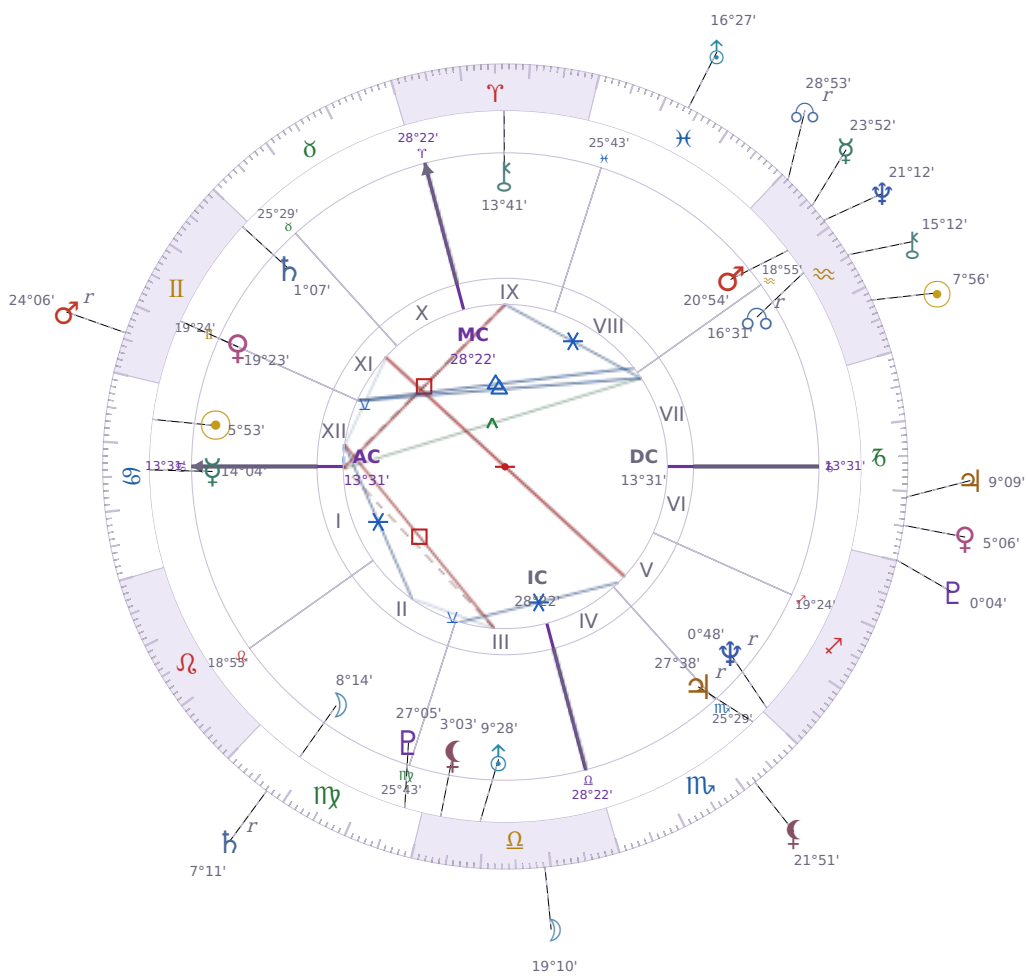

DAILY HOROSCOPE

Elon Reeve Musk

Businessman, entrepreneur, and political figure (born 1971)

♋ Cancer June 28, 1971 07:30 Pretoria

Monday, 28 January 2008

TRANSITS FOR TODAY

☉ Sun	in ♏ Aquarius	7°56'03"
☾ Moon	in ♎ Libra	19°10'35"
☿ Mercury	in ♏ Aquarius	23°52'03"
♀ Venus	in ♑ Capricorn	5°06'56"
♂ Mars	in ♊ Gemini Rx	24°06'57"
♃ Jupiter	in ♑ Capricorn	9°09'52"
♄ Saturn	in ♍ Virgo Rx	7°11'03"

♅ Uranus	in ♓ Pisces	16°27'43"
♆ Neptune	in ♒ Aquarius	21°12'13"
♇ Pluto	in ♏ Capricorn	0°04'27"
♁ Chiron	in ♒ Aquarius	15°12'56"
♁ NNode	in ♒ Aquarius Rx	28°53'12"
♁ Lilith	in ♏ Scorpio	21°51'25"

NATAL PLANETS