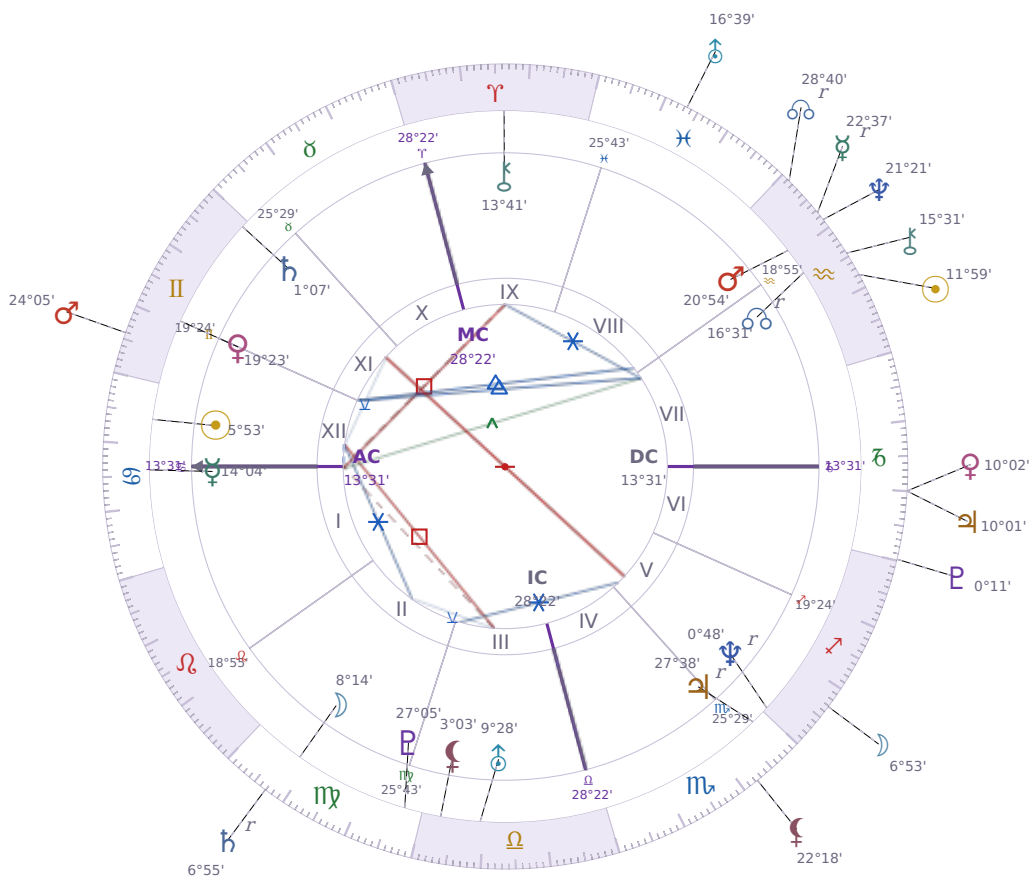

DAILY HOROSCOPE

Elon Reeve Musk

Businessman, entrepreneur, and political figure (born 1971)

♋ Cancer June 28, 1971 07:30 Pretoria

Friday, 1 February 2008

TRANSITS FOR TODAY

☉ Sun	in ♈ Aquarius	11°59'49"
☾ Moon	in ♐ Sagittarius	6°53'14"
☿ Mercury	in ♈ Aquarius Rx	22°37'59"
♀ Venus	in ♑ Capricorn	10°02'19"
♂ Mars	in ♊ Gemini	24°05'35"
♃ Jupiter	in ♑ Capricorn	10°01'11"
♄ Saturn	in ♍ Virgo Rx	6°55'01"

♅ Uranus	in ♓ Pisces	16°39'22"
♆ Neptune	in ♒ Aquarius	21°21'12"
♇ Pluto	in ♑ Capricorn	0°11'39"
♁ Chiron	in ♒ Aquarius	15°31'13"
♁ NNode	in ♒ Aquarius Rx	28°40'29"
♁ Lilith	in ♏ Scorpio	22°18'19"

## KEY TRANSIT FACTORS