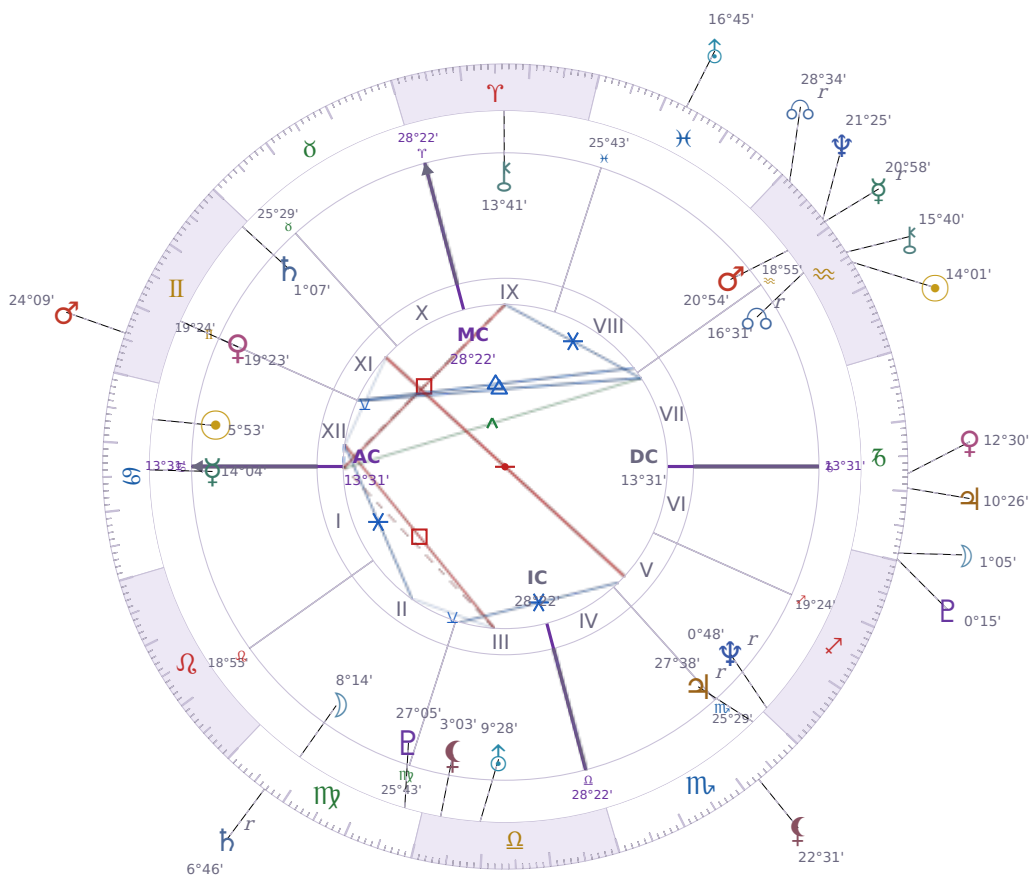

DAILY HOROSCOPE

Elon Reeve Musk

Businessman, entrepreneur, and political figure (born 1971)

♋ Cancer June 28, 1971 07:30 Pretoria

Sunday, 3 February 2008

TRANSITS FOR TODAY

☉ Sun	in ♒ Aquarius	14°01'38"
☾ Moon	in ♑ Capricorn	1°05'32"
☿ Mercury	in ♒ Aquarius Rx	20°58'42"
♀ Venus	in ♑ Capricorn	12°30'09"
♂ Mars	in ♊ Gemini	24°09'25"
♃ Jupiter	in ♑ Capricorn	10°26'32"
♄ Saturn	in ♍ Virgo Rx	6°46'39"

♅ Uranus	in ♋ Pisces	16°45'21"
♆ Neptune	in ♒ Aquarius	21°25'43"
♇ Pluto	in ♏ Capricorn	0°15'08"
♁ Chiron	in ♒ Aquarius	15°40'23"
♊ NNode	in ♒ Aquarius Rx	28°34'08"
♁ Lilith	in ♏ Scorpio	22°31'46"

NATAL PLANETS