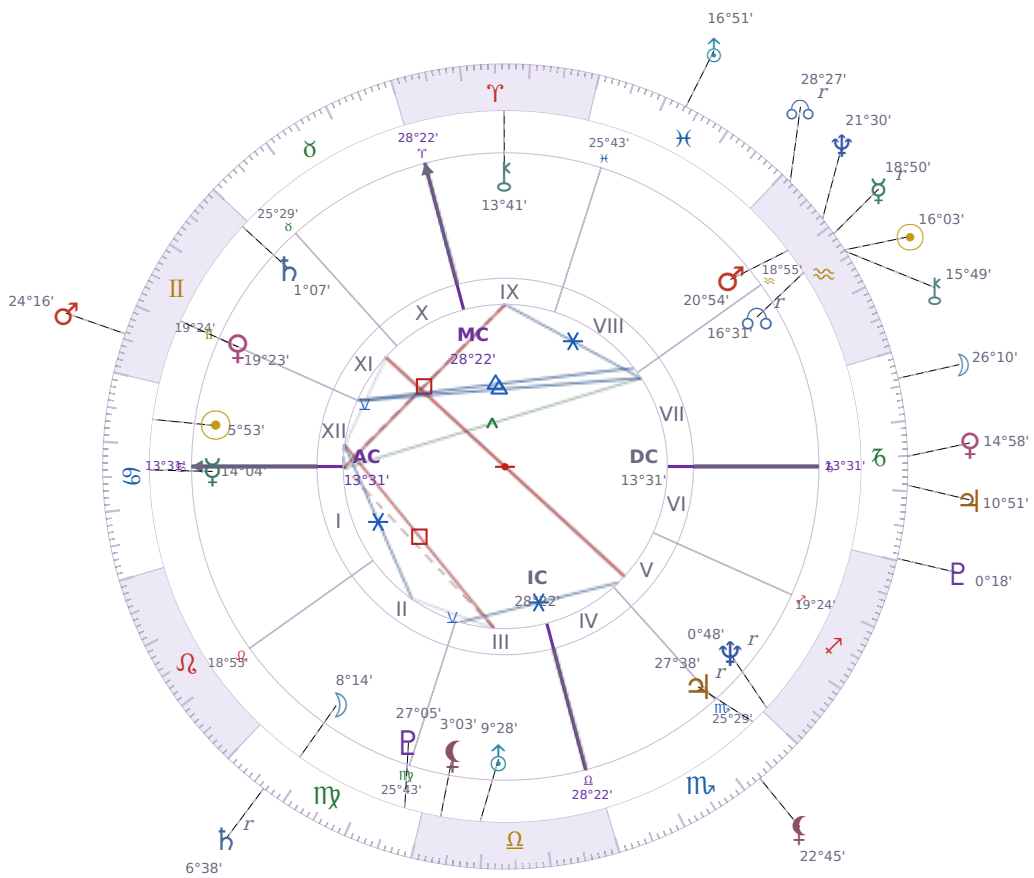

DAILY HOROSCOPE

Elon Reeve Musk

Businessman, entrepreneur, and political figure (born 1971)

♋ Cancer June 28, 1971 07:30 Pretoria

Tuesday, 5 February 2008

TRANSITS FOR TODAY

☉ Sun	in ♈ Aquarius	16°03'23"
☾ Moon	in ♄ Capricorn	26°10'03"
☿ Mercury	in ♈ Aquarius Rx	18°50'02"
♀ Venus	in ♄ Capricorn	14°58'04"
♂ Mars	in ♊ Gemini	24°16'09"
♃ Jupiter	in ♄ Capricorn	10°51'39"
♄ Saturn	in ♍ Virgo Rx	6°38'02"

♅ Uranus	in ♓ Pisces	16°51'26"
♆ Neptune	in ♒ Aquarius	21°30'16"
♇ Pluto	in ♐ Capricorn	0°18'32"
♁ Chiron	in ♒ Aquarius	15°49'33"
♊ NNode	in ♒ Aquarius Rx	28°27'47"
♁ Lilith	in ♏ Scorpio	22°45'13"

## NATAL PLANETS

☉ Sun	in ♋ Cancer	5°53'26"	XII
☾ Moon	in ♍ Virgo	8°14'52"	II
☿ Mercury	in ♋ Cancer	14°04'03"	I
♀ Venus	in ♊ Gemini	19°23'48"	XI
♂ Mars	in ♒ Aquarius	20°54'21"	VIII
♃ Jupiter	in ♏ Scorpio	27°38'52"	V Rx
♄ Saturn	in ♊ Gemini	1°07'22"	XI
♅ Uranus	in ♎ Libra	9°28'55"	III
♆ Neptune	in ♐ Sagittarius	0°48'48"	V Rx
♇ Pluto	in ♍ Virgo	27°05'36"	III
♁ Chiron	in ♈ Aries	13°41'50"	IX
♊ North Node	in ♒ Aquarius	16°31'23"	VII Rx
♁ Lilith	in ♎ Libra	3°03'14"	III

## KEY TRANSIT FACTORS