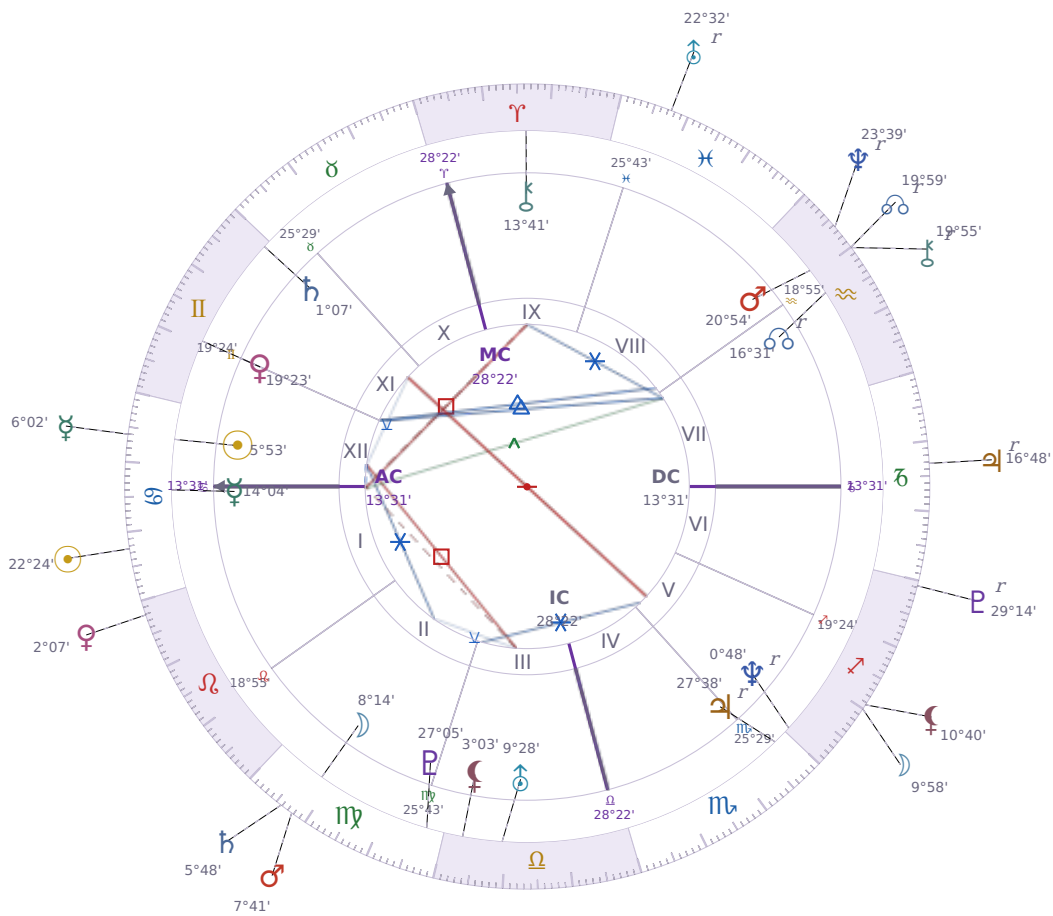

DAILY HOROSCOPE

Elon Reeve Musk

Businessman, entrepreneur, and political figure (born 1971)

♋ Cancer June 28, 1971 07:30 Pretoria

Monday, 14 July 2008

TRANSITS FOR TODAY

| | | |
|-----------|-------------------|-----------|
| ☉ Sun | in ♋ Cancer | 22°24'43" |
| ☾ Moon | in ♏ Sagittarius | 9°58'22" |
| ☿ Mercury | in ♋ Cancer | 6°03'00" |
| ♀ Venus | in ♌ Leo | 2°07'05" |
| ♂ Mars | in ♍ Virgo | 7°41'54" |
| ♃ Jupiter | in ♐ Capricorn Rx | 16°48'25" |
| ♄ Saturn | in ♍ Virgo | 5°48'56" |

| | | |
|-----------|---------------------|-----------|
| ♅ Uranus | in ♋ Pisces Rx | 22°32'06" |
| ♆ Neptune | in ♒ Aquarius Rx | 23°39'56" |
| ♇ Pluto | in ♏ Sagittarius Rx | 29°14'14" |
| ♁ Chiron | in ♒ Aquarius Rx | 19°55'26" |
| ♁ NNode | in ♒ Aquarius Rx | 19°59'27" |
| ♁ Lilith | in ♏ Sagittarius | 10°40'39" |

NATAL PLANETS

| | | | |
|--------------|------------------|-----------|--------|
| ☉ Sun | in ♋ Cancer | 5°53'26" | XII |
| ☾ Moon | in ♍ Virgo | 8°14'52" | II |
| ☿ Mercury | in ♋ Cancer | 14°04'03" | I |
| ♀ Venus | in ♊ Gemini | 19°23'48" | XI |
| ♂ Mars | in ♒ Aquarius | 20°54'21" | VIII |
| ♃ Jupiter | in ♏ Scorpio | 27°38'52" | V Rx |
| ♄ Saturn | in ♊ Gemini | 1°07'22" | XI |
| ♅ Uranus | in ♎ Libra | 9°28'55" | III |
| ♆ Neptune | in ♏ Sagittarius | 0°48'48" | V Rx |
| ♇ Pluto | in ♍ Virgo | 27°05'36" | III |
| ♁ Chiron | in ♈ Aries | 13°41'50" | IX |
| ♁ North Node | in ♒ Aquarius | 16°31'23" | VII Rx |
| ♁ Lilith | in ♎ Libra | 3°03'14" | III |