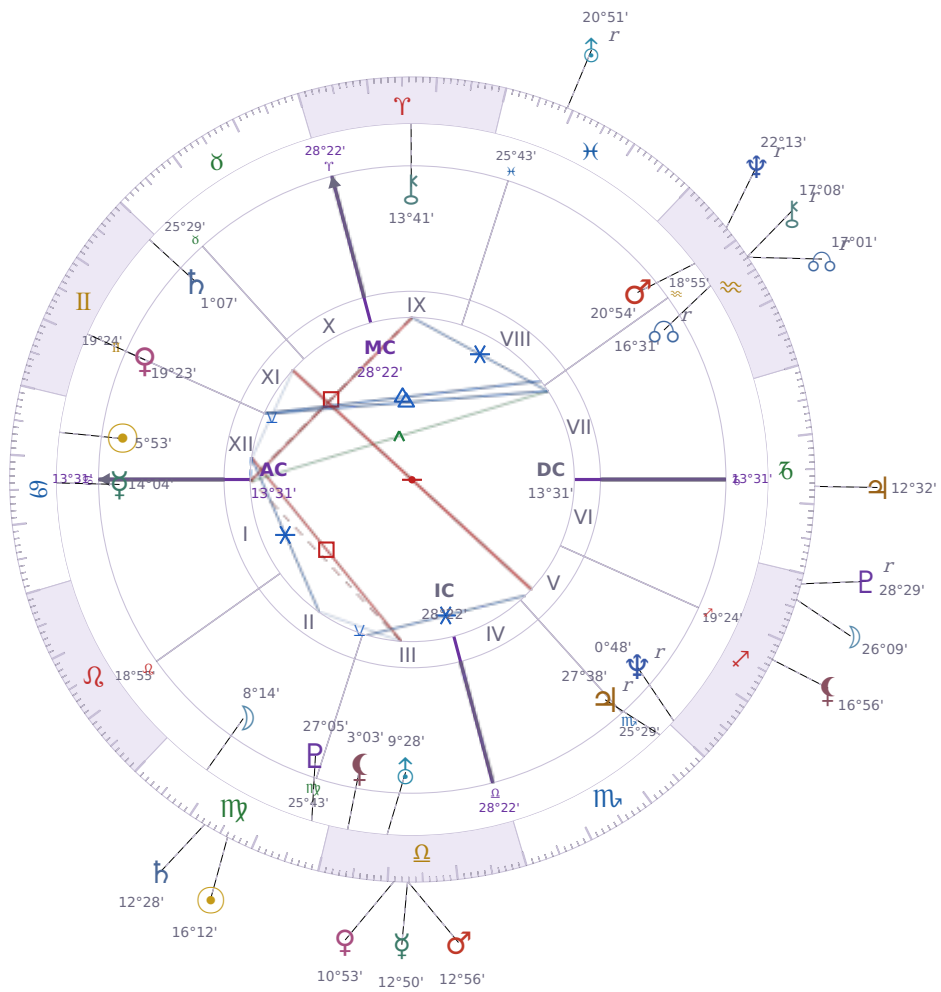

DAILY HOROSCOPE

Elon Reeve Musk

Businessman, entrepreneur, and political figure (born 1971)

♋ Cancer June 28, 1971 07:30 Pretoria

Monday, 8 September 2008

TRANSITS FOR TODAY

☉ Sun	in ♍ Virgo	16°12'15"
☾ Moon	in ♏ Sagittarius	26°09'44"
☿ Mercury	in ♎ Libra	12°50'26"
♀ Venus	in ♎ Libra	10°53'41"
♂ Mars	in ♎ Libra	12°56'21"
♃ Jupiter	in ♐ Capricorn	12°32'01"
♄ Saturn	in ♍ Virgo	12°28'31"

♅ Uranus	in ♓ Pisces Rx	20°51'28"
♆ Neptune	in ♒ Aquarius Rx	22°13'01"
♇ Pluto	in ♐ Sagittarius Rx	28°29'46"
♁ Chiron	in ♒ Aquarius Rx	17°08'18"
♁ NNode	in ♒ Aquarius Rx	17°01'32"
♁ Lilith	in ♐ Sagittarius	16°56'23"

NATAL PLANETS

☉ Sun	in ♋ Cancer	5°53'26"	XII
☾ Moon	in ♍ Virgo	8°14'52"	II
☿ Mercury	in ♋ Cancer	14°04'03"	I
♀ Venus	in ♊ Gemini	19°23'48"	XI
♂ Mars	in ♒ Aquarius	20°54'21"	VIII
♃ Jupiter	in ♏ Scorpio	27°38'52"	V Rx
♄ Saturn	in ♊ Gemini	1°07'22"	XI
♅ Uranus	in ♎ Libra	9°28'55"	III
♆ Neptune	in ♐ Sagittarius	0°48'48"	V Rx
♇ Pluto	in ♍ Virgo	27°05'36"	III
♁ Chiron	in ♈ Aries	13°41'50"	IX
♁ North Node	in ♒ Aquarius	16°31'23"	VII Rx
♁ Lilith	in ♎ Libra	3°03'14"	III

KEY DATE

♃ Jupiter stations Direct

Jupiter turning **direct again** means opportunities and decisions that felt stuck or unclear over the past months can finally move ahead with real momentum. What becomes **clearer now** is whether plans, applications, or deals are actually going to work — delays lift and you get actual answers instead of waiting. **Growth starts moving** in the areas where *Jupiter* sits in your chart, so watch for openings in money, work, relationships, or learning that were on pause during the retrograde.