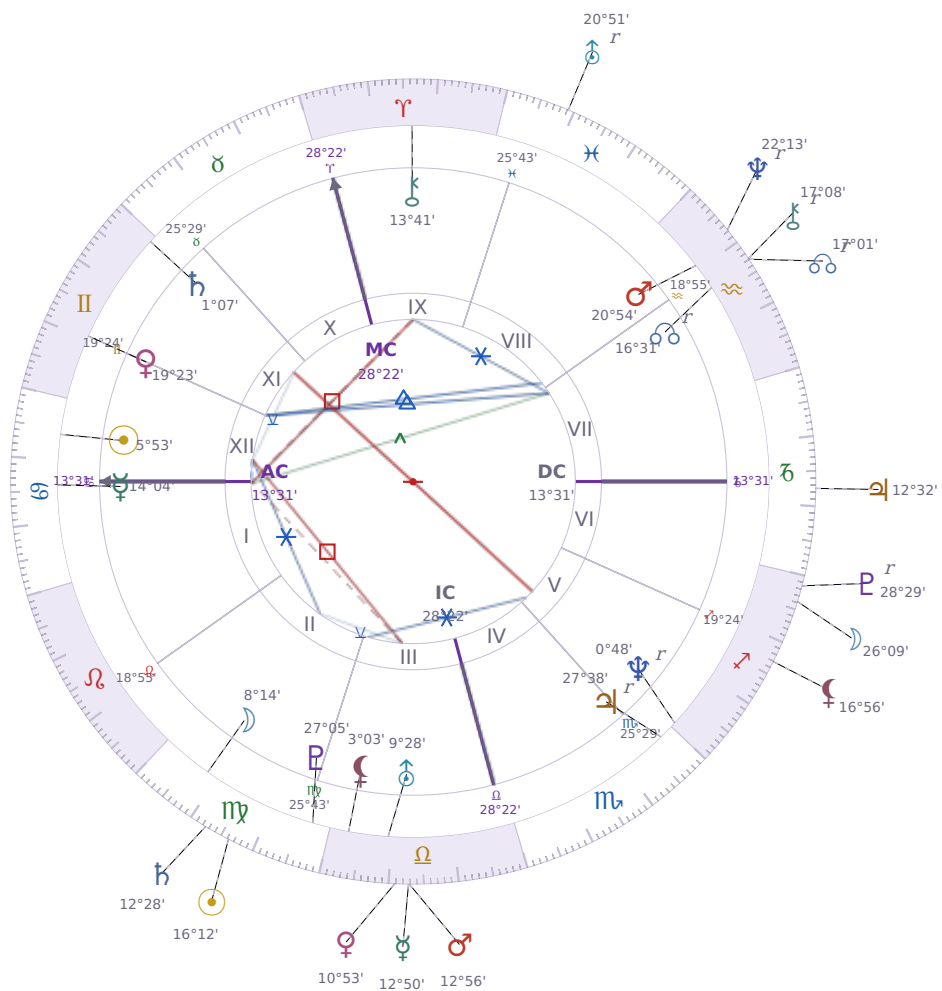

DAILY HOROSCOPE

Elon Reeve Musk

Businessman, entrepreneur, and political figure (born 1971)

♋ Cancer June 28, 1971 07:30 Pretoria

Monday, 8 September 2008

TRANSITS FOR TODAY

☉ Sun	in ♍ Virgo	16°12'15"
☾ Moon	in ♏ Sagittarius	26°09'44"
☿ Mercury	in ♎ Libra	12°50'26"
♀ Venus	in ♎ Libra	10°53'41"
♂ Mars	in ♎ Libra	12°56'21"
♃ Jupiter	in ♏ Capricorn	12°32'01"
♄ Saturn	in ♍ Virgo	12°28'31"

♅ Uranus	in ♓ Pisces Rx	20°51'28"
♆ Neptune	in ♒ Aquarius Rx	22°13'01"
♇ Pluto	in ♐ Sagittarius Rx	28°29'46"
♁ Chiron	in ♒ Aquarius Rx	17°08'18"
♁ NNode	in ♒ Aquarius Rx	17°01'32"
♁ Lilith	in ♐ Sagittarius	16°56'23"

NATAL PLANETS

☉ Sun	in ♋ Cancer	5°53'26"	XII
☾ Moon	in ♍ Virgo	8°14'52"	II
☿ Mercury	in ♋ Cancer	14°04'03"	I
♀ Venus	in ♊ Gemini	19°23'48"	XI
♂ Mars	in ♒ Aquarius	20°54'21"	VIII
♃ Jupiter	in ♏ Scorpio	27°38'52"	V Rx
♄ Saturn	in ♊ Gemini	1°07'22"	XI
♅ Uranus	in ♎ Libra	9°28'55"	III
♆ Neptune	in ♐ Sagittarius	0°48'48"	V Rx
♇ Pluto	in ♍ Virgo	27°05'36"	III
♁ Chiron	in ♈ Aries	13°41'50"	IX
♁ North Node	in ♒ Aquarius	16°31'23"	VII Rx
♁ Lilith	in ♎ Libra	3°03'14"	III

KEY DATE

♃ Jupiter stations Direct

Jupiter turning **direct again** means opportunities and decisions that felt stuck or unclear over the past months can finally move ahead with real momentum. What becomes **clearer now** is whether plans, applications, or deals are actually going to work — delays lift and you get actual answers instead of waiting. **Growth starts moving** in the areas where *Jupiter* sits in your chart, so watch for openings in money, work, relationships, or learning that were on pause during the retrograde.