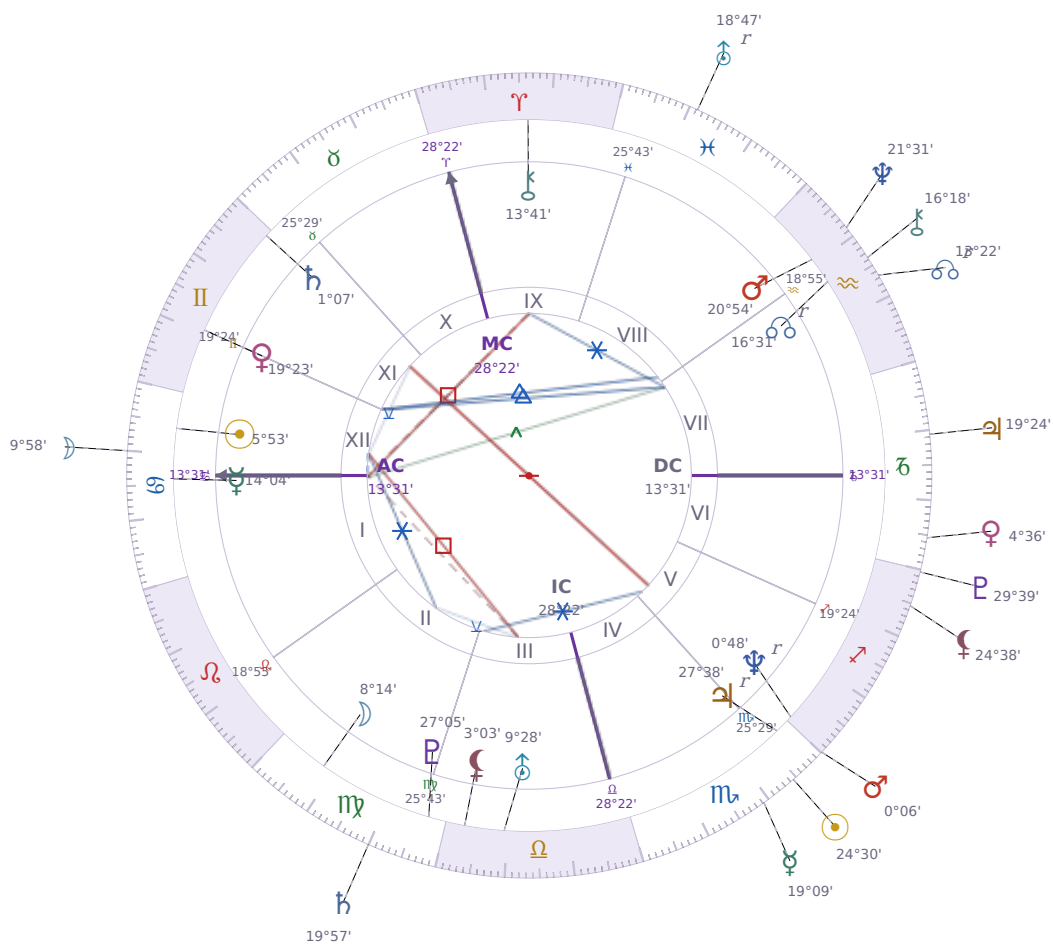

DAILY HOROSCOPE

Elon Reeve Musk

Businessman, entrepreneur, and political figure (born 1971)

♋ Cancer June 28, 1971 07:30 Pretoria

Sunday, 16 November 2008

TRANSITS FOR TODAY

☉ Sun	in ♏ Scorpio	24°30'11"
☾ Moon	in ♋ Cancer	9°58'51"
☿ Mercury	in ♏ Scorpio	19°09'58"
♀ Venus	in ♑ Capricorn	4°36'50"
♂ Mars	in ♐ Sagittarius	0°06'21"
♃ Jupiter	in ♑ Capricorn	19°24'13"
♄ Saturn	in ♍ Virgo	19°57'37"

♅ Uranus	in ♋ Pisces Rx	18°47'30"
♆ Neptune	in ♒ Aquarius	21°31'32"
♇ Pluto	in ♏ Sagittarius	29°39'21"
♁ Chiron	in ♒ Aquarius	16°18'22"
♊ NNode	in ♒ Aquarius Rx	13°22'17"
♁ Lilith	in ♏ Sagittarius	24°38'28"

NATAL PLANETS

☉ Sun	in ♋ Cancer	5°53'26"	XII
☾ Moon	in ♍ Virgo	8°14'52"	II
☿ Mercury	in ♋ Cancer	14°04'03"	I
♀ Venus	in ♊ Gemini	19°23'48"	XI
♂ Mars	in ♒ Aquarius	20°54'21"	VIII
♃ Jupiter	in ♏ Scorpio	27°38'52"	V Rx
♄ Saturn	in ♊ Gemini	1°07'22"	XI
♅ Uranus	in ♎ Libra	9°28'55"	III
♆ Neptune	in ♏ Sagittarius	0°48'48"	V Rx
♇ Pluto	in ♍ Virgo	27°05'36"	III
♁ Chiron	in ♈ Aries	13°41'50"	IX
♊ North Node	in ♒ Aquarius	16°31'23"	VII Rx
♁ Lilith	in ♎ Libra	3°03'14"	III