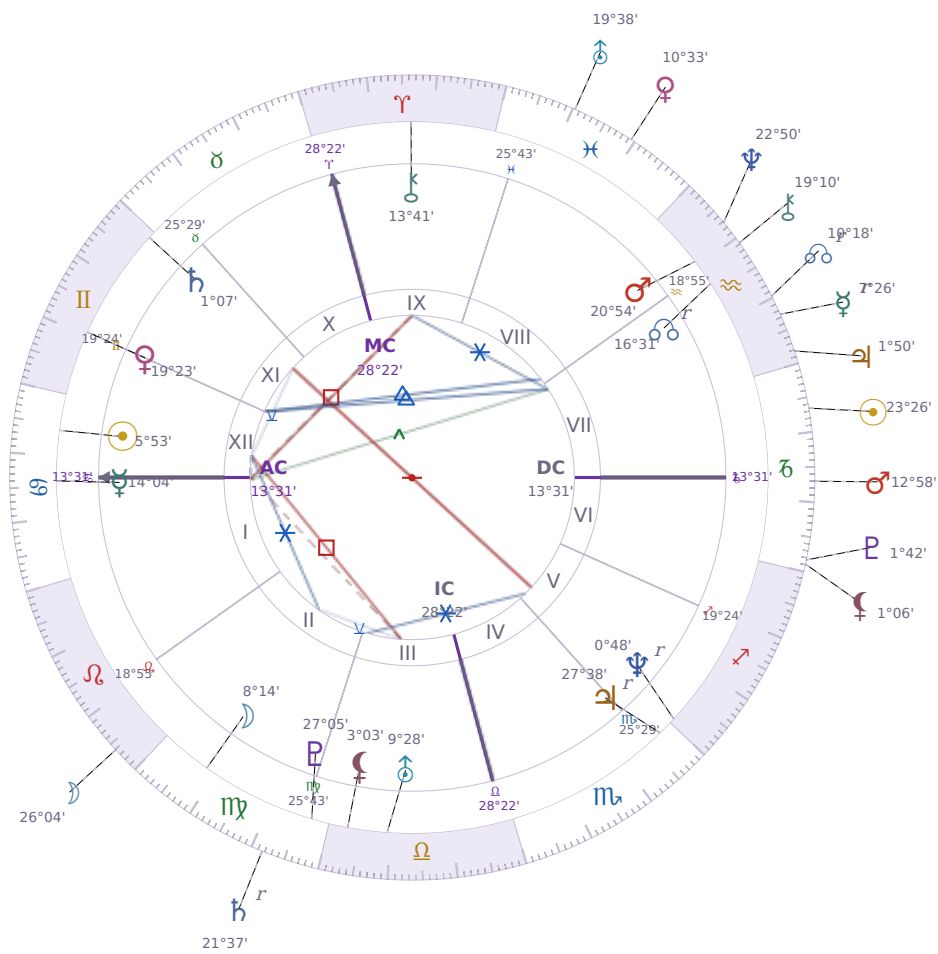

DAILY HOROSCOPE

Elon Reeve Musk

Businessman, entrepreneur, and political figure (born 1971)

♋ Cancer June 28, 1971 07:30 Pretoria

Tuesday, 13 January 2009

TRANSITS FOR TODAY

☉ Sun	in ♑ Capricorn	23°26'16"
☾ Moon	in ♌ Leo	26°04'15"
☿ Mercury	in ♒ Aquarius Rx	7°26'27"
♀ Venus	in ♓ Pisces	10°33'06"
♂ Mars	in ♑ Capricorn	12°58'57"
♃ Jupiter	in ♒ Aquarius	1°50'06"
♄ Saturn	in ♍ Virgo Rx	21°37'09"

♅ Uranus	in ♓ Pisces	19°38'57"
♆ Neptune	in ♒ Aquarius	22°50'07"
♇ Pluto	in ♑ Capricorn	1°42'00"
♁ Chiron	in ♒ Aquarius	19°10'08"
♁ NNode	in ♒ Aquarius Rx	10°18'04"
♁ Lilith	in ♑ Capricorn	1°06'08"

## NATAL PLANETS

☉ Sun	in ♋ Cancer	5°53'26"	XII
☾ Moon	in ♍ Virgo	8°14'52"	II
☿ Mercury	in ♋ Cancer	14°04'03"	I
♀ Venus	in ♊ Gemini	19°23'48"	XI
♂ Mars	in ♒ Aquarius	20°54'21"	VIII
♃ Jupiter	in ♏ Scorpio	27°38'52"	V Rx
♄ Saturn	in ♊ Gemini	1°07'22"	XI
♅ Uranus	in ♎ Libra	9°28'55"	III
♆ Neptune	in ♐ Sagittarius	0°48'48"	V Rx
♇ Pluto	in ♍ Virgo	27°05'36"	III
♁ Chiron	in ♈ Aries	13°41'50"	IX
♁ North Node	in ♒ Aquarius	16°31'23"	VII Rx
♁ Lilith	in ♎ Libra	3°03'14"	III

## KEY TRANSIT FACTORS