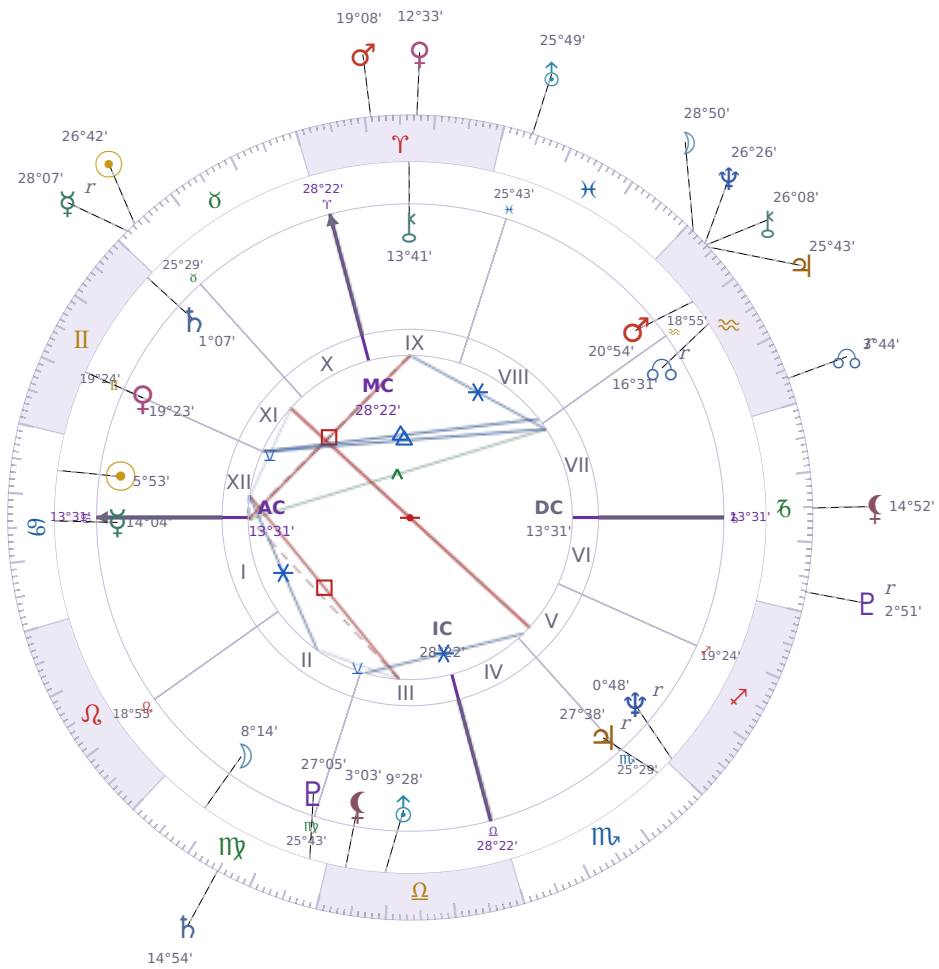

DAILY HOROSCOPE

Elon Reeve Musk

Businessman, entrepreneur, and political figure (born 1971)

♋ Cancer June 28, 1971 07:30 Pretoria

Sunday, 17 May 2009

TRANSITS FOR TODAY

☉ Sun	in ♉ Taurus	26°42'57"
☾ Moon	in ♒ Aquarius	28°50'33"
☿ Mercury	in ♉ Taurus Rx	28°07'59"
♀ Venus	in ♈ Aries	12°33'59"
♂ Mars	in ♈ Aries	19°08'42"
♃ Jupiter	in ♒ Aquarius	25°43'24"
♄ Saturn	in ♍ Virgo	14°54'42"

♅ Uranus	in ♓ Pisces	25°49'52"
♆ Neptune	in ♒ Aquarius	26°26'25"
♇ Pluto	in ♐ Capricorn Rx	2°51'19"
♁ Chiron	in ♒ Aquarius	26°08'32"
♁ NNode	in ♒ Aquarius Rx	3°44'04"
♁ Lilith	in ♐ Capricorn	14°52'24"