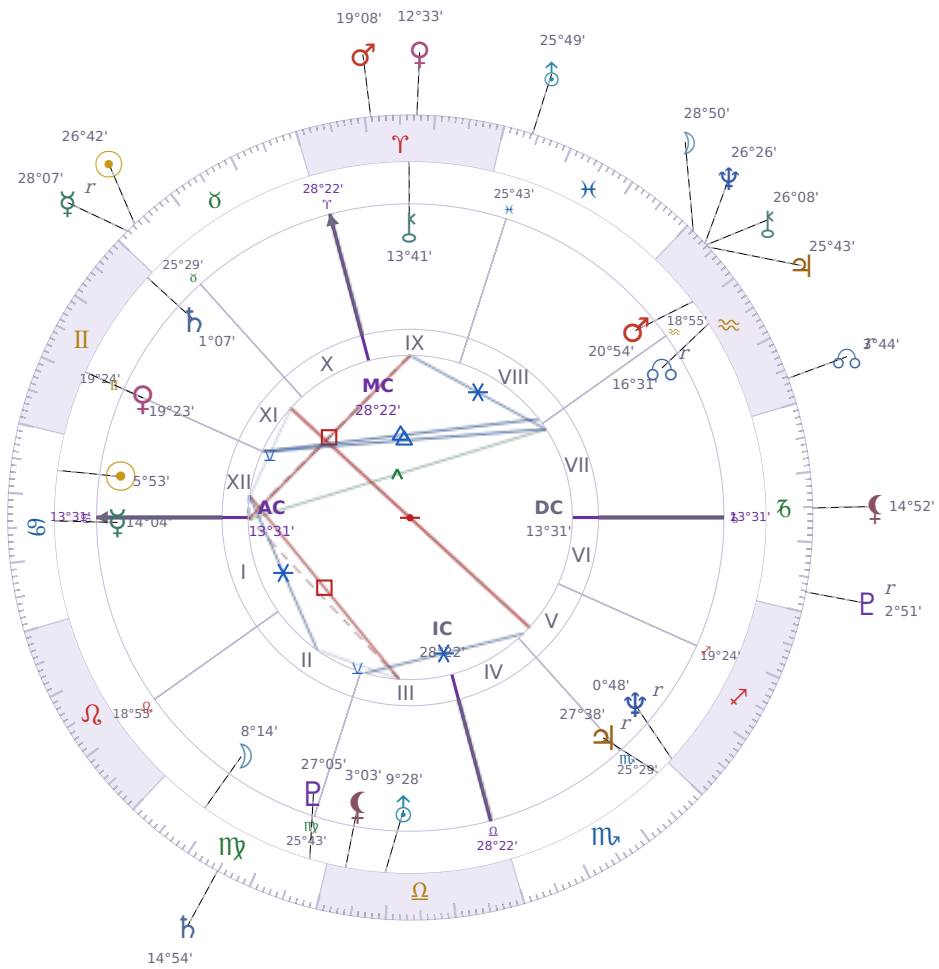

DAILY HOROSCOPE

Elon Reeve Musk

Businessman, entrepreneur, and political figure (born 1971)

♋ Cancer June 28, 1971 07:30 Pretoria

Sunday, 17 May 2009

TRANSITS FOR TODAY

☉ Sun	in ♉ Taurus	26°42'57"
☾ Moon	in ♒ Aquarius	28°50'33"
☿ Mercury	in ♉ Taurus Rx	28°07'59"
♀ Venus	in ♈ Aries	12°33'59"
♂ Mars	in ♈ Aries	19°08'42"
♃ Jupiter	in ♒ Aquarius	25°43'24"
♄ Saturn	in ♍ Virgo	14°54'42"

♅ Uranus	in ♓ Pisces	25°49'52"
♆ Neptune	in ♒ Aquarius	26°26'25"
♇ Pluto	in ♐ Capricorn Rx	2°51'19"
♁ Chiron	in ♒ Aquarius	26°08'32"
♁ NNode	in ♒ Aquarius Rx	3°44'04"
♁ Lilith	in ♐ Capricorn	14°52'24"

KEY DATE

♄ Saturn stations Direct

Saturn turning direct means **stuck decisions and delayed projects** can finally move again after months of standing still. What felt unclear or blocked in your work, finances, or long-term plans becomes **clearer and actionable** as *Saturn* pushes forward. The pattern most people notice is **real progress on what matters** — whether that's getting a commitment from someone, finishing something you started, or seeing results from hard work you put in during the retrograde.