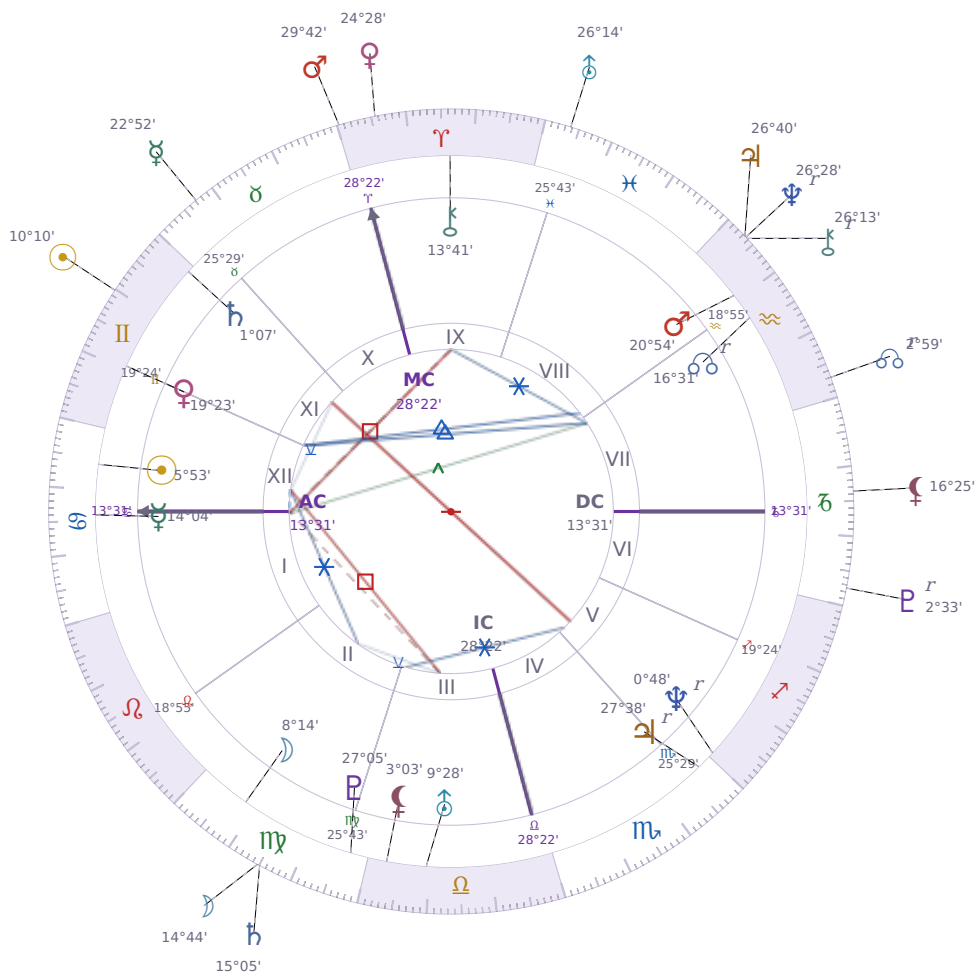

DAILY HOROSCOPE

Elon Reeve Musk

Businessman, entrepreneur, and political figure (born 1971)

♋ Cancer June 28, 1971 07:30 Pretoria

Sunday, 31 May 2009

TRANSITS FOR TODAY

☉ Sun	in ♊ Gemini	10°10'20"
☾ Moon	in ♍ Virgo	14°44'05"
☿ Mercury	in ♉ Taurus	22°52'32"
♀ Venus	in ♈ Aries	24°28'04"
♂ Mars	in ♈ Aries	29°42'35"
♃ Jupiter	in ♒ Aquarius	26°40'06"
♄ Saturn	in ♍ Virgo	15°05'30"

♅ Uranus	in ♋ Pisces	26°14'30"
♆ Neptune	in ♒ Aquarius Rx	26°28'35"
♇ Pluto	in ♑ Capricorn Rx	2°33'17"
♁ Chiron	in ♒ Aquarius Rx	26°13'47"
♁ NNode	in ♒ Aquarius Rx	2°59'36"
♁ Lilith	in ♑ Capricorn	16°25'32"

## NATAL PLANETS

☉ Sun	in ♋ Cancer	5°53'26"	XII
☾ Moon	in ♍ Virgo	8°14'52"	II
☿ Mercury	in ♋ Cancer	14°04'03"	I
♀ Venus	in ♊ Gemini	19°23'48"	XI
♂ Mars	in ♒ Aquarius	20°54'21"	VIII
♃ Jupiter	in ♏ Scorpio	27°38'52"	V Rx
♄ Saturn	in ♊ Gemini	1°07'22"	XI
♅ Uranus	in ♎ Libra	9°28'55"	III
♆ Neptune	in ♐ Sagittarius	0°48'48"	V Rx
♇ Pluto	in ♍ Virgo	27°05'36"	III
♁ Chiron	in ♈ Aries	13°41'50"	IX
♁ North Node	in ♒ Aquarius	16°31'23"	VII Rx
♁ Lilith	in ♎ Libra	3°03'14"	III