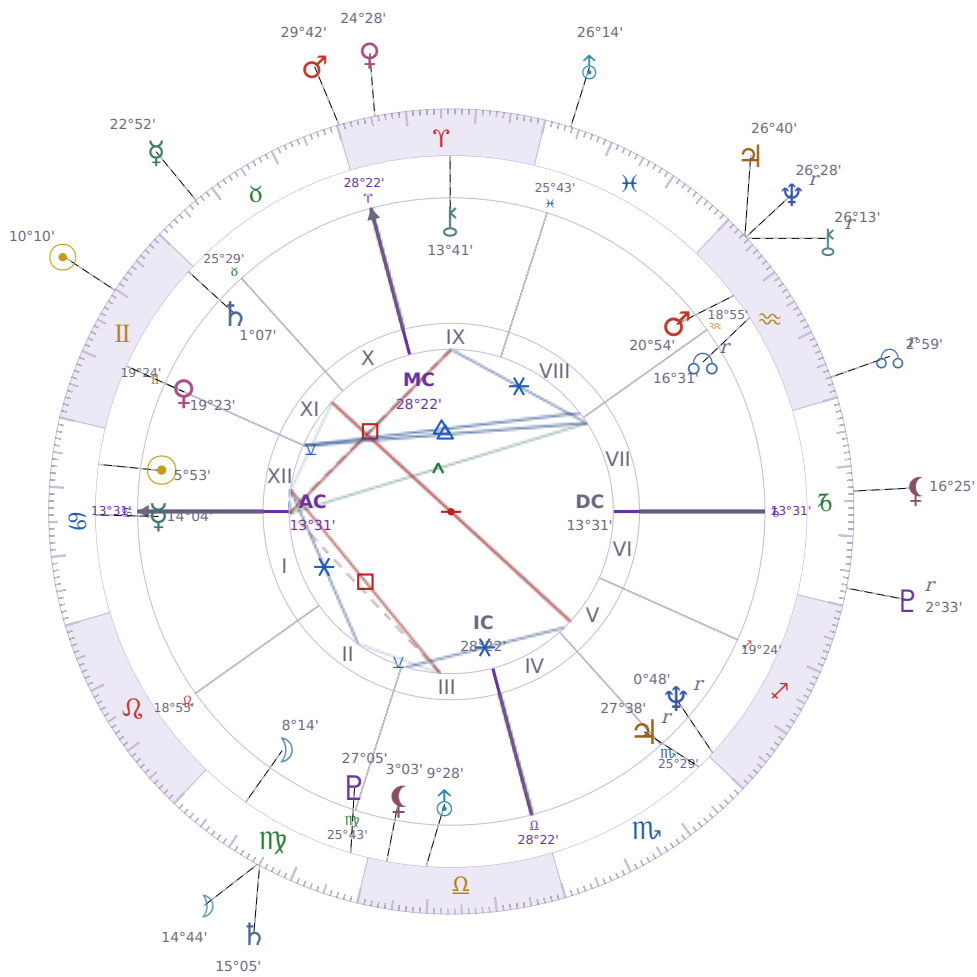

DAILY HOROSCOPE

Elon Reeve Musk

Businessman, entrepreneur, and political figure (born 1971)

♋ Cancer June 28, 1971 07:30 Pretoria

Sunday, 31 May 2009

TRANSITS FOR TODAY

☉ Sun	in ♊ Gemini	10°10'20"
☾ Moon	in ♍ Virgo	14°44'05"
☿ Mercury	in ♉ Taurus	22°52'32"
♀ Venus	in ♈ Aries	24°28'04"
♂ Mars	in ♈ Aries	29°42'35"
♃ Jupiter	in ♒ Aquarius	26°40'06"
♄ Saturn	in ♍ Virgo	15°05'30"

♅ Uranus	in ♓ Pisces	26°14'30"
♆ Neptune	in ♒ Aquarius Rx	26°28'35"
♇ Pluto	in ♑ Capricorn Rx	2°33'17"
♁ Chiron	in ♒ Aquarius Rx	26°13'47"
♁ NNode	in ♒ Aquarius Rx	2°59'36"
♁ Lilith	in ♑ Capricorn	16°25'32"

NATAL PLANETS

☉ Sun	in ♋ Cancer	5°53'26"	XII
☾ Moon	in ♍ Virgo	8°14'52"	II
☿ Mercury	in ♋ Cancer	14°04'03"	I
♀ Venus	in ♊ Gemini	19°23'48"	XI
♂ Mars	in ♒ Aquarius	20°54'21"	VIII
♃ Jupiter	in ♏ Scorpio	27°38'52"	V Rx
♄ Saturn	in ♊ Gemini	1°07'22"	XI
♅ Uranus	in ♎ Libra	9°28'55"	III
♆ Neptune	in ♐ Sagittarius	0°48'48"	V Rx
♇ Pluto	in ♍ Virgo	27°05'36"	III
♁ Chiron	in ♈ Aries	13°41'50"	IX
♁ North Node	in ♒ Aquarius	16°31'23"	VII Rx
♁ Lilith	in ♎ Libra	3°03'14"	III