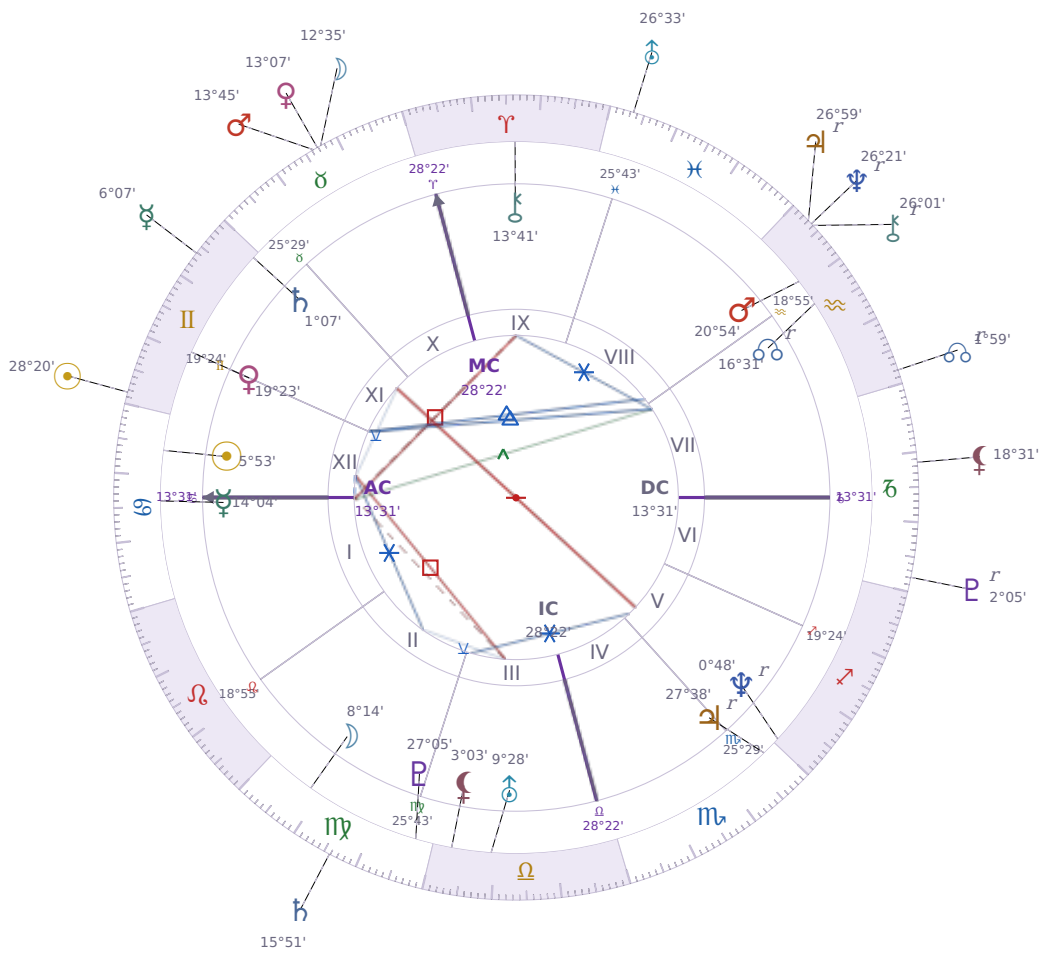

DAILY HOROSCOPE

Elon Reeve Musk

Businessman, entrepreneur, and political figure (born 1971)

♋ Cancer June 28, 1971 07:30 Pretoria

Friday, 19 June 2009

TRANSITS FOR TODAY

☉ Sun	in ♊ Gemini	28°20'20"
☾ Moon	in ♉ Taurus	12°35'03"
☿ Mercury	in ♊ Gemini	6°07'24"
♀ Venus	in ♉ Taurus	13°07'54"
♂ Mars	in ♉ Taurus	13°45'56"
♃ Jupiter	in ♒ Aquarius Rx	26°59'22"
♄ Saturn	in ♍ Virgo	15°51'24"

♅ Uranus	in ♓ Pisces	26°33'56"
♆ Neptune	in ♒ Aquarius Rx	26°21'28"
♇ Pluto	in ♐ Capricorn Rx	2°05'04"
♁ Chiron	in ♒ Aquarius Rx	26°01'35"
♁ NNode	in ♒ Aquarius Rx	1°59'14"
♁ Lilith	in ♐ Capricorn	18°31'54"

NATAL PLANETS

☉ Sun	in ♋ Cancer	5°53'26"	XII
☾ Moon	in ♍ Virgo	8°14'52"	II
☿ Mercury	in ♋ Cancer	14°04'03"	I
♀ Venus	in ♊ Gemini	19°23'48"	XI
♂ Mars	in ♒ Aquarius	20°54'21"	VIII
♃ Jupiter	in ♏ Scorpio	27°38'52"	V Rx
♄ Saturn	in ♊ Gemini	1°07'22"	XI
♅ Uranus	in ♎ Libra	9°28'55"	III
♆ Neptune	in ♐ Sagittarius	0°48'48"	V Rx
♇ Pluto	in ♍ Virgo	27°05'36"	III
♁ Chiron	in ♈ Aries	13°41'50"	IX
♁ North Node	in ♒ Aquarius	16°31'23"	VII Rx
♁ Lilith	in ♎ Libra	3°03'14"	III