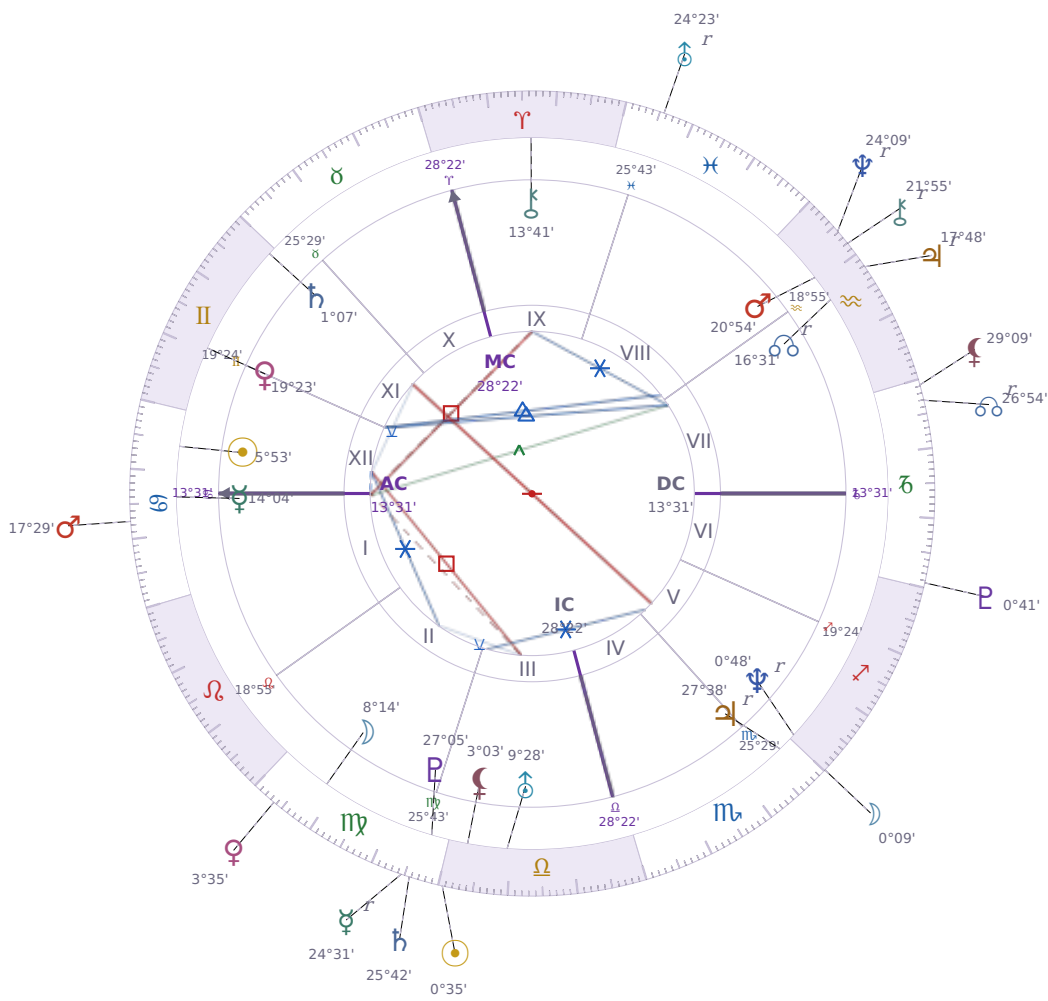

DAILY HOROSCOPE

Elon Reeve Musk

Businessman, entrepreneur, and political figure (born 1971)

♋ Cancer June 28, 1971 07:30 Pretoria

Wednesday, 23 September 2009

TRANSITS FOR TODAY

☉ Sun	in ♎ Libra	0°35'57"
☾ Moon	in ♐ Sagittarius	0°09'06"
☿ Mercury	in ♍ Virgo Rx	24°31'17"
♀ Venus	in ♍ Virgo	3°35'05"
♂ Mars	in ♋ Cancer	17°29'15"
♃ Jupiter	in ♒ Aquarius Rx	17°48'04"
♄ Saturn	in ♍ Virgo	25°42'27"

♅ Uranus	in ♓ Pisces Rx	24°23'44"
♆ Neptune	in ♒ Aquarius Rx	24°09'28"
♇ Pluto	in ♑ Capricorn	0°41'43"
♁ Chiron	in ♒ Aquarius Rx	21°56'00"
♊ NNode	in ♑ Capricorn Rx	26°54'14"
♁ Lilith	in ♑ Capricorn	29°09'54"

NATAL PLANETS

☉ Sun	in ♋ Cancer	5°53'26"	XII
☾ Moon	in ♍ Virgo	8°14'52"	II
☿ Mercury	in ♋ Cancer	14°04'03"	I
♀ Venus	in ♊ Gemini	19°23'48"	XI
♂ Mars	in ♒ Aquarius	20°54'21"	VIII
♃ Jupiter	in ♏ Scorpio	27°38'52"	V Rx
♄ Saturn	in ♊ Gemini	1°07'22"	XI
♅ Uranus	in ♎ Libra	9°28'55"	III
♆ Neptune	in ♐ Sagittarius	0°48'48"	V Rx
♇ Pluto	in ♍ Virgo	27°05'36"	III
♁ Chiron	in ♈ Aries	13°41'50"	IX
♊ North Node	in ♒ Aquarius	16°31'23"	VII Rx
♁ Lilith	in ♎ Libra	3°03'14"	III