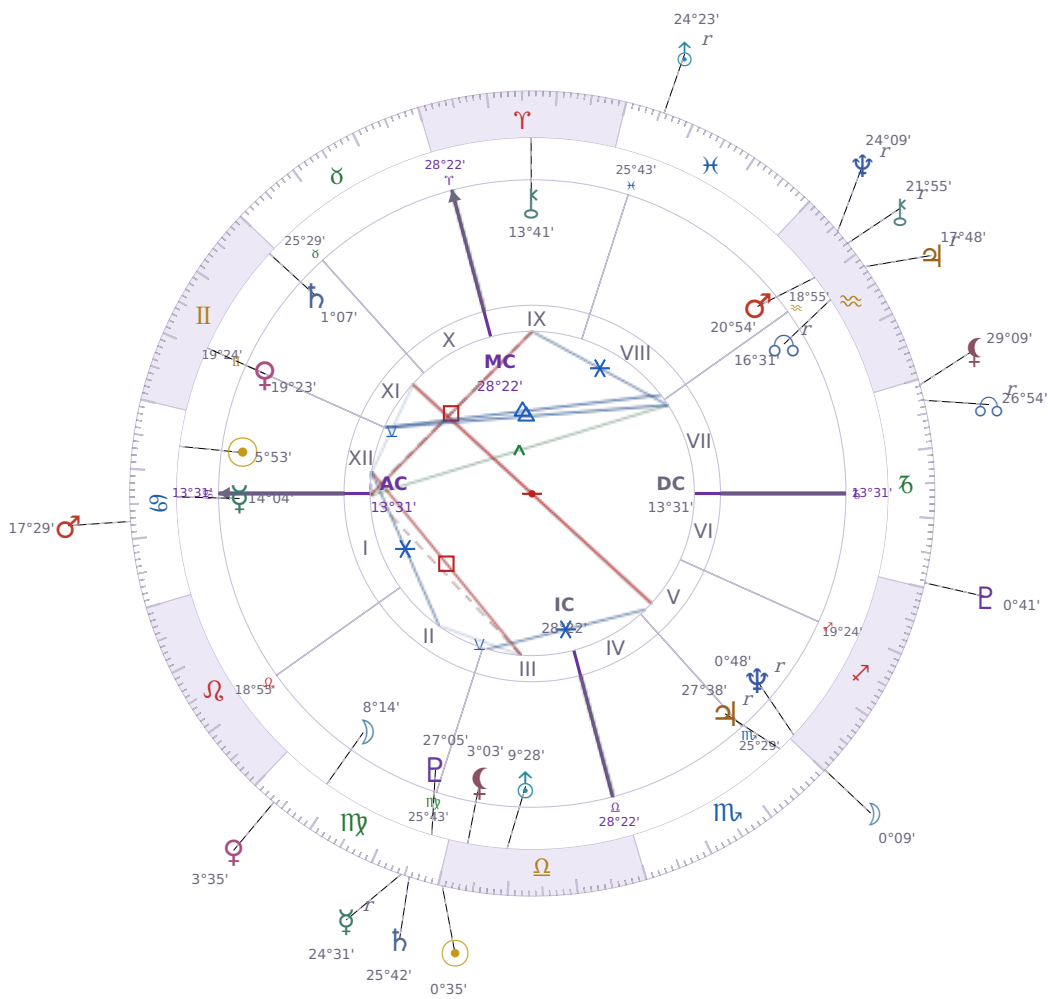

DAILY HOROSCOPE

Elon Reeve Musk

Businessman, entrepreneur, and political figure (born 1971)

♋ Cancer June 28, 1971 07:30 Pretoria

Wednesday, 23 September 2009

TRANSITS FOR TODAY

☉ Sun	in ♎ Libra	0°35'57"
☾ Moon	in ♏ Sagittarius	0°09'06"
☿ Mercury	in ♏ Virgo Rx	24°31'17"
♀ Venus	in ♏ Virgo	3°35'05"
♂ Mars	in ♋ Cancer	17°29'15"
♃ Jupiter	in ♏ Aquarius Rx	17°48'04"
♄ Saturn	in ♏ Virgo	25°42'27"

♅ Uranus	in ♓ Pisces Rx	24°23'44"
♆ Neptune	in ♒ Aquarius Rx	24°09'28"
♇ Pluto	in ♑ Capricorn	0°41'43"
♁ Chiron	in ♒ Aquarius Rx	21°56'00"
♊ NNode	in ♑ Capricorn Rx	26°54'14"
♁ Lilith	in ♑ Capricorn	29°09'54"

NATAL PLANETS

☉ Sun	in ♋ Cancer	5°53'26"	XII
☾ Moon	in ♍ Virgo	8°14'52"	II
☿ Mercury	in ♋ Cancer	14°04'03"	I
♀ Venus	in ♊ Gemini	19°23'48"	XI
♂ Mars	in ♒ Aquarius	20°54'21"	VIII
♃ Jupiter	in ♏ Scorpio	27°38'52"	V Rx
♄ Saturn	in ♊ Gemini	1°07'22"	XI
♅ Uranus	in ♎ Libra	9°28'55"	III
♆ Neptune	in ♐ Sagittarius	0°48'48"	V Rx
♇ Pluto	in ♍ Virgo	27°05'36"	III
♁ Chiron	in ♈ Aries	13°41'50"	IX
♊ North Node	in ♒ Aquarius	16°31'23"	VII Rx
♁ Lilith	in ♎ Libra	3°03'14"	III