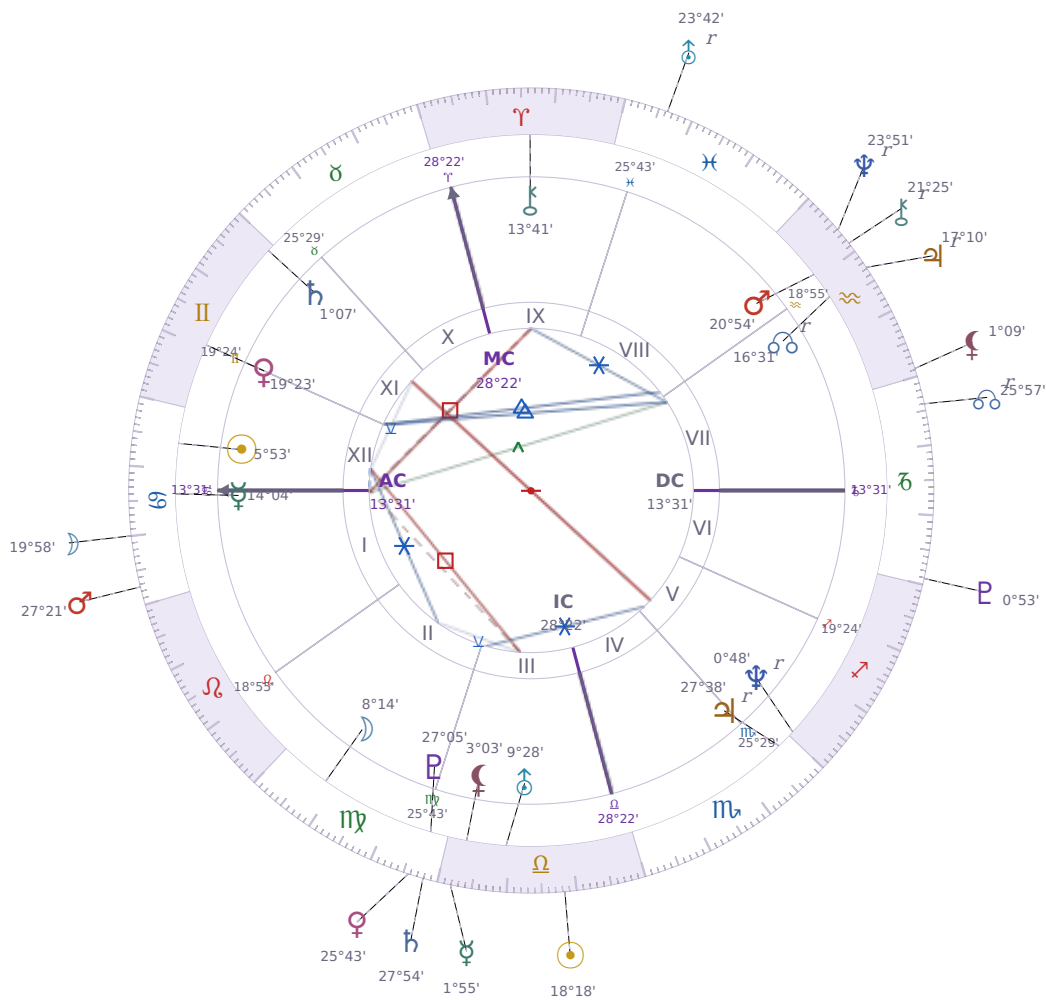

DAILY HOROSCOPE

Elon Reeve Musk

Businessman, entrepreneur, and political figure (born 1971)

♋ Cancer June 28, 1971 07:30 Pretoria

Sunday, 11 October 2009

TRANSITS FOR TODAY

☉ Sun	in ♎ Libra	18°18'25"
☾ Moon	in ♋ Cancer	19°58'51"
☿ Mercury	in ♎ Libra	1°55'32"
♀ Venus	in ♍ Virgo	25°43'38"
♂ Mars	in ♋ Cancer	27°21'58"
♃ Jupiter	in ♒ Aquarius Rx	17°10'15"
♄ Saturn	in ♍ Virgo	27°54'46"

♅ Uranus	in ♓ Pisces Rx	23°42'47"
♆ Neptune	in ♒ Aquarius Rx	23°51'09"
♇ Pluto	in ♑ Capricorn	0°53'27"
♁ Chiron	in ♒ Aquarius Rx	21°25'16"
♁ NNode	in ♑ Capricorn Rx	25°57'02"
♁ Lilith	in ♒ Aquarius	1°09'30"

NATAL PLANETS

☉ Sun	in ♋ Cancer	5°53'26"	XII
☾ Moon	in ♍ Virgo	8°14'52"	II
☿ Mercury	in ♋ Cancer	14°04'03"	I
♀ Venus	in ♊ Gemini	19°23'48"	XI
♂ Mars	in ♒ Aquarius	20°54'21"	VIII
♃ Jupiter	in ♏ Scorpio	27°38'52"	V Rx
♄ Saturn	in ♊ Gemini	1°07'22"	XI
♅ Uranus	in ♎ Libra	9°28'55"	III
♆ Neptune	in ♐ Sagittarius	0°48'48"	V Rx
♇ Pluto	in ♍ Virgo	27°05'36"	III
♁ Chiron	in ♈ Aries	13°41'50"	IX
♁ North Node	in ♒ Aquarius	16°31'23"	VII Rx
♁ Lilith	in ♎ Libra	3°03'14"	III