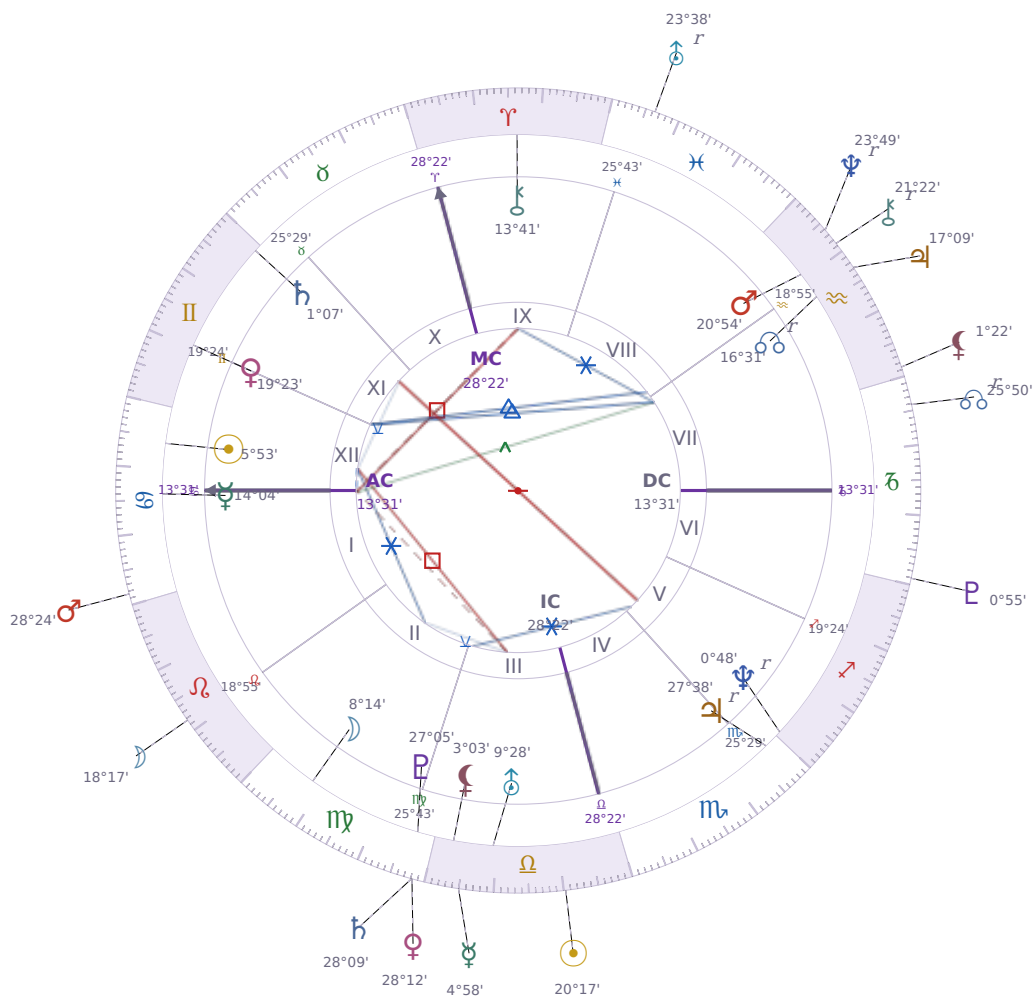

DAILY HOROSCOPE

Elon Reeve Musk

Businessman, entrepreneur, and political figure (born 1971)

♋ Cancer June 28, 1971 07:30 Pretoria

Tuesday, 13 October 2009

TRANSITS FOR TODAY

☉ Sun	in ♎ Libra	20°17'11"
☾ Moon	in ♌ Leo	18°17'26"
☿ Mercury	in ♎ Libra	4°58'38"
♀ Venus	in ♍ Virgo	28°12'15"
♂ Mars	in ♋ Cancer	28°24'04"
♃ Jupiter	in ♒ Aquarius	17°09'59"
♄ Saturn	in ♍ Virgo	28°09'04"

♅ Uranus	in ♓ Pisces Rx	23°38'36"
♆ Neptune	in ♒ Aquarius Rx	23°49'39"
♇ Pluto	in ♑ Capricorn	0°55'22"
♁ Chiron	in ♒ Aquarius Rx	21°22'56"
♁ NNode	in ♑ Capricorn Rx	25°50'41"
♁ Lilith	in ♒ Aquarius	1°22'47"

## NATAL PLANETS

☉ Sun	in ♋ Cancer	5°53'26"	XII
☾ Moon	in ♍ Virgo	8°14'52"	II
☿ Mercury	in ♋ Cancer	14°04'03"	I
♀ Venus	in ♊ Gemini	19°23'48"	XI
♂ Mars	in ♒ Aquarius	20°54'21"	VIII
♃ Jupiter	in ♏ Scorpio	27°38'52"	V Rx
♄ Saturn	in ♊ Gemini	1°07'22"	XI
♅ Uranus	in ♎ Libra	9°28'55"	III
♆ Neptune	in ♐ Sagittarius	0°48'48"	V Rx
♇ Pluto	in ♍ Virgo	27°05'36"	III
♁ Chiron	in ♈ Aries	13°41'50"	IX
♁ North Node	in ♒ Aquarius	16°31'23"	VII Rx
♁ Lilith	in ♎ Libra	3°03'14"	III

### ♃ Jupiter stations Direct

*Jupiter* turning **direct again** means opportunities and decisions that felt stuck or unclear over the past months can finally move ahead with real momentum. What becomes **clearer now** is whether plans, applications, or deals are actually going to work — delays lift and you get actual answers instead of waiting. **Growth starts moving** in the areas where *Jupiter* sits in your chart, so watch for openings in money, work, relationships, or learning that were on pause during the retrograde.