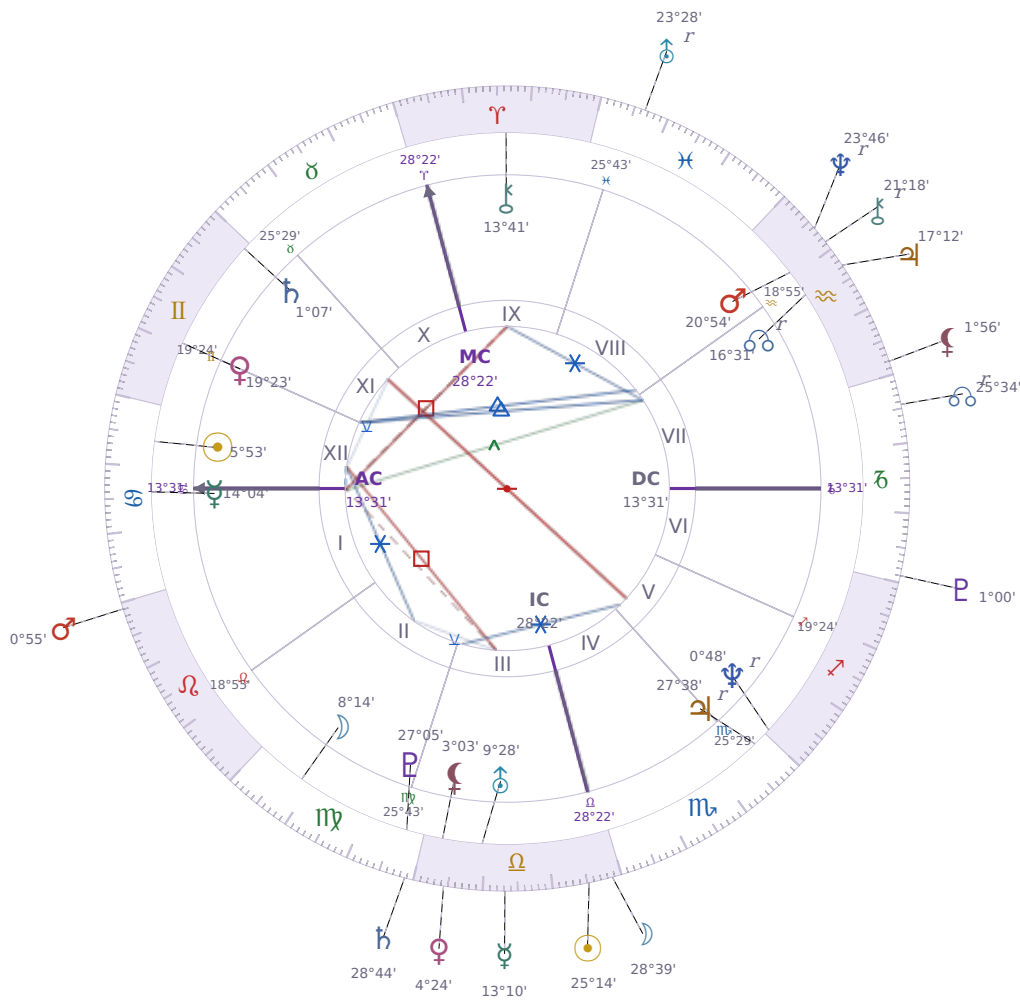

DAILY HOROSCOPE

Elon Reeve Musk

Businessman, entrepreneur, and political figure (born 1971)

♋ Cancer June 28, 1971 07:30 Pretoria

Sunday, 18 October 2009

TRANSITS FOR TODAY

☉ Sun	in ♎ Libra	25°14'44"
☾ Moon	in ♎ Libra	28°39'06"
☿ Mercury	in ♎ Libra	13°10'51"
♀ Venus	in ♎ Libra	4°24'28"
♂ Mars	in ♌ Leo	0°55'25"
♃ Jupiter	in ♒ Aquarius	17°12'48"
♄ Saturn	in ♍ Virgo	28°44'18"

♅ Uranus	in ♓ Pisces Rx	23°28'36"
♆ Neptune	in ♒ Aquarius Rx	23°46'25"
♇ Pluto	in ♑ Capricorn	1°00'38"
♁ Chiron	in ♒ Aquarius Rx	21°18'10"
♁ NNode	in ♑ Capricorn Rx	25°34'47"
♁ Lilith	in ♒ Aquarius	1°56'00"

NATAL PLANETS

☉ Sun	in ♋ Cancer	5°53'26"	XII
☾ Moon	in ♍ Virgo	8°14'52"	II
☿ Mercury	in ♋ Cancer	14°04'03"	I
♀ Venus	in ♊ Gemini	19°23'48"	XI
♂ Mars	in ♒ Aquarius	20°54'21"	VIII
♃ Jupiter	in ♏ Scorpio	27°38'52"	V Rx
♄ Saturn	in ♊ Gemini	1°07'22"	XI
♅ Uranus	in ♎ Libra	9°28'55"	III
♆ Neptune	in ♐ Sagittarius	0°48'48"	V Rx
♇ Pluto	in ♍ Virgo	27°05'36"	III
♁ Chiron	in ♈ Aries	13°41'50"	IX
♁ North Node	in ♒ Aquarius	16°31'23"	VII Rx
♁ Lilith	in ♎ Libra	3°03'14"	III