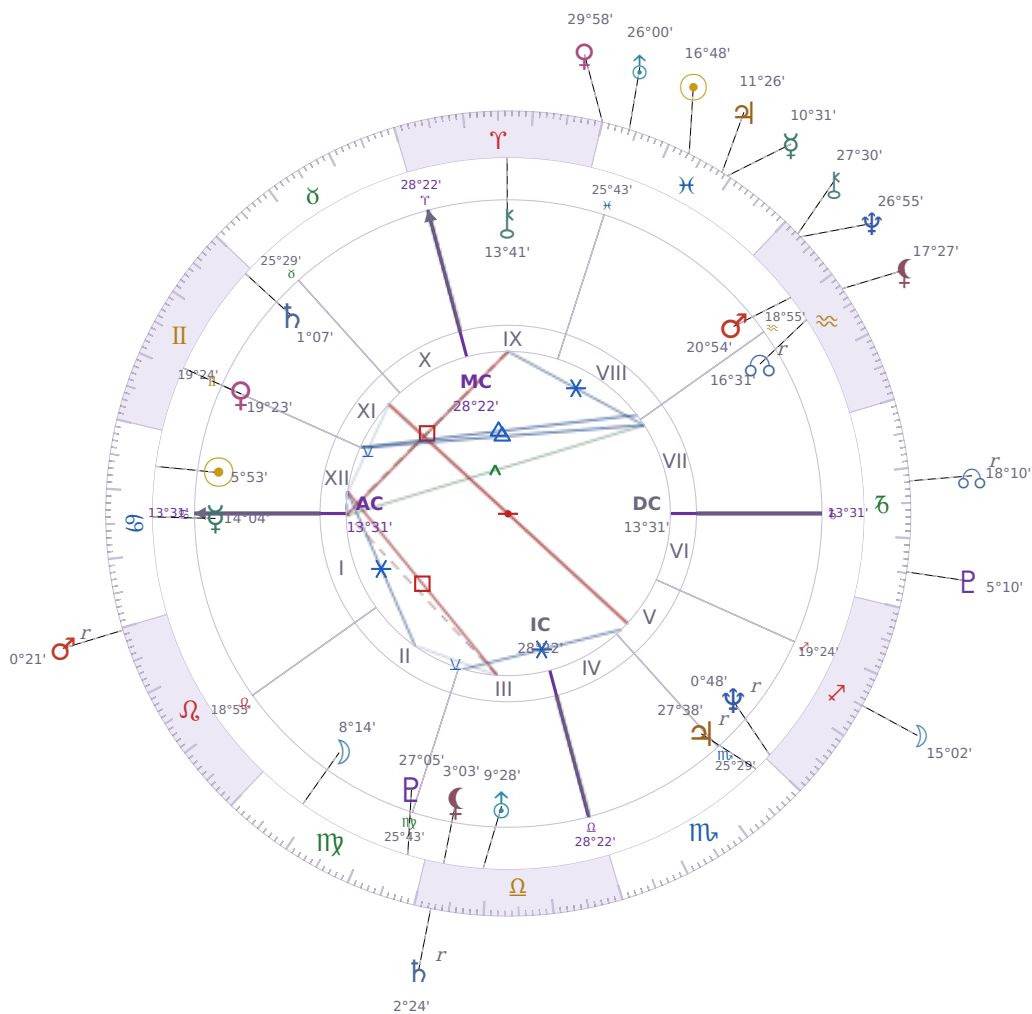

DAILY HOROSCOPE

Elon Reeve Musk

Businessman, entrepreneur, and political figure (born 1971)

♋ Cancer June 28, 1971 07:30 Pretoria

Sunday, 7 March 2010

TRANSITS FOR TODAY

☉ Sun	in ♋ Pisces	16°48'11"
☾ Moon	in ♋ Sagittarius	15°02'20"
☿ Mercury	in ♋ Pisces	10°31'33"
♀ Venus	in ♋ Pisces	29°58'16"
♂ Mars	in ♌ Leo Rx	0°21'33"
♃ Jupiter	in ♋ Pisces	11°26'14"
♄ Saturn	in ♋ Libra Rx	2°24'33"

♅ Uranus	in ♓ Pisces	26°00'50"
♆ Neptune	in ♒ Aquarius	26°55'39"
♇ Pluto	in ♐ Capricorn	5°10'25"
♁ Chiron	in ♒ Aquarius	27°30'48"
♁ NNode	in ♐ Capricorn Rx	18°10'02"
♁ Lilith	in ♒ Aquarius	17°27'27"

## NATAL PLANETS

☉ Sun	in ♋ Cancer	5°53'26"	XII
☾ Moon	in ♍ Virgo	8°14'52"	II
☿ Mercury	in ♋ Cancer	14°04'03"	I
♀ Venus	in ♊ Gemini	19°23'48"	XI
♂ Mars	in ♒ Aquarius	20°54'21"	VIII
♃ Jupiter	in ♏ Scorpio	27°38'52"	V Rx
♄ Saturn	in ♊ Gemini	1°07'22"	XI
♅ Uranus	in ♎ Libra	9°28'55"	III
♆ Neptune	in ♐ Sagittarius	0°48'48"	V Rx
♇ Pluto	in ♍ Virgo	27°05'36"	III
♁ Chiron	in ♈ Aries	13°41'50"	IX
♁ North Node	in ♒ Aquarius	16°31'23"	VII Rx
♁ Lilith	in ♎ Libra	3°03'14"	III

## KEY TRANSIT FACTORS