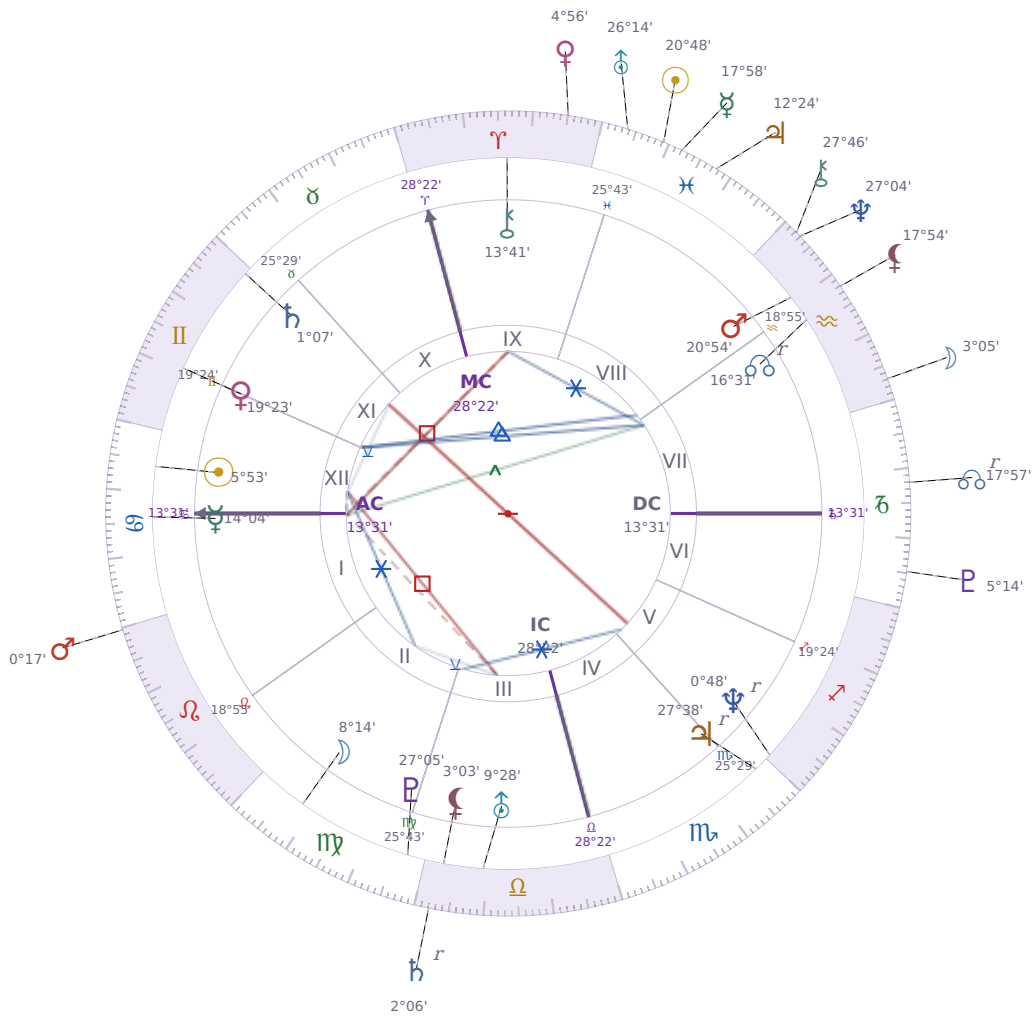

DAILY HOROSCOPE

Elon Reeve Musk

Businessman, entrepreneur, and political figure (born 1971)

♋ Cancer June 28, 1971 07:30 Pretoria

Thursday, 11 March 2010

TRANSITS FOR TODAY

☉ Sun	in ♋ Pisces	20°48'09"
☾ Moon	in ♒ Aquarius	3°05'17"
☿ Mercury	in ♋ Pisces	17°58'31"
♀ Venus	in ♈ Aries	4°56'50"
♂ Mars	in ♌ Leo	0°17'55"
♃ Jupiter	in ♋ Pisces	12°24'02"
♄ Saturn	in ♎ Libra Rx	2°06'28"

♅ Uranus	in ♋ Pisces	26°14'28"
♆ Neptune	in ♒ Aquarius	27°04'16"
♇ Pluto	in ♏ Capricorn	5°14'01"
♁ Chiron	in ♒ Aquarius	27°46'50"
♁ NNode	in ♏ Capricorn Rx	17°57'19"
♁ Lilith	in ♒ Aquarius	17°54'06"

NATAL PLANETS

☉ Sun	in ♋ Cancer	5°53'26"	XII
☾ Moon	in ♍ Virgo	8°14'52"	II
☿ Mercury	in ♋ Cancer	14°04'03"	I
♀ Venus	in ♊ Gemini	19°23'48"	XI
♂ Mars	in ♒ Aquarius	20°54'21"	VIII
♃ Jupiter	in ♏ Scorpio	27°38'52"	V Rx
♄ Saturn	in ♊ Gemini	1°07'22"	XI
♅ Uranus	in ♎ Libra	9°28'55"	III
♆ Neptune	in ♐ Sagittarius	0°48'48"	V Rx
♇ Pluto	in ♍ Virgo	27°05'36"	III
♁ Chiron	in ♈ Aries	13°41'50"	IX
♁ North Node	in ♒ Aquarius	16°31'23"	VII Rx
♁ Lilith	in ♎ Libra	3°03'14"	III