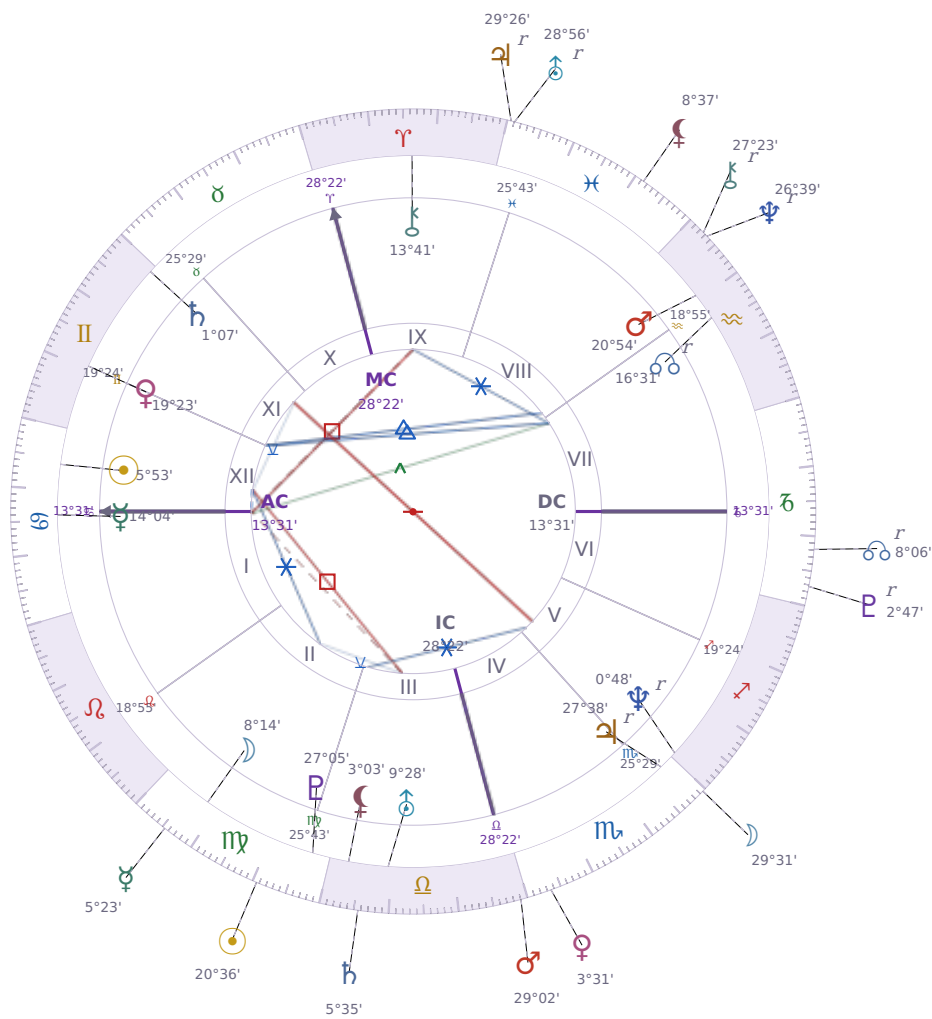

DAILY HOROSCOPE

Elon Reeve Musk

Businessman, entrepreneur, and political figure (born 1971)

♋ Cancer June 28, 1971 07:30 Pretoria

Monday, 13 September 2010

TRANSITS FOR TODAY

☉ Sun	in ♍ Virgo	20°36'05"
☾ Moon	in ♏ Scorpio	29°31'00"
☿ Mercury	in ♍ Virgo	5°23'17"
♀ Venus	in ♏ Scorpio	3°31'33"
♂ Mars	in ♎ Libra	29°02'17"
♃ Jupiter	in ♓ Pisces Rx	29°26'49"
♄ Saturn	in ♎ Libra	5°35'49"

♅ Uranus	in ♓ Pisces Rx	28°56'06"
♆ Neptune	in ♒ Aquarius Rx	26°39'50"
♇ Pluto	in ♐ Capricorn Rx	2°47'23"
♁ Chiron	in ♒ Aquarius Rx	27°23'27"
♁ NNode	in ♐ Capricorn Rx	8°06'22"
♁ Lilith	in ♓ Pisces	8°37'26"