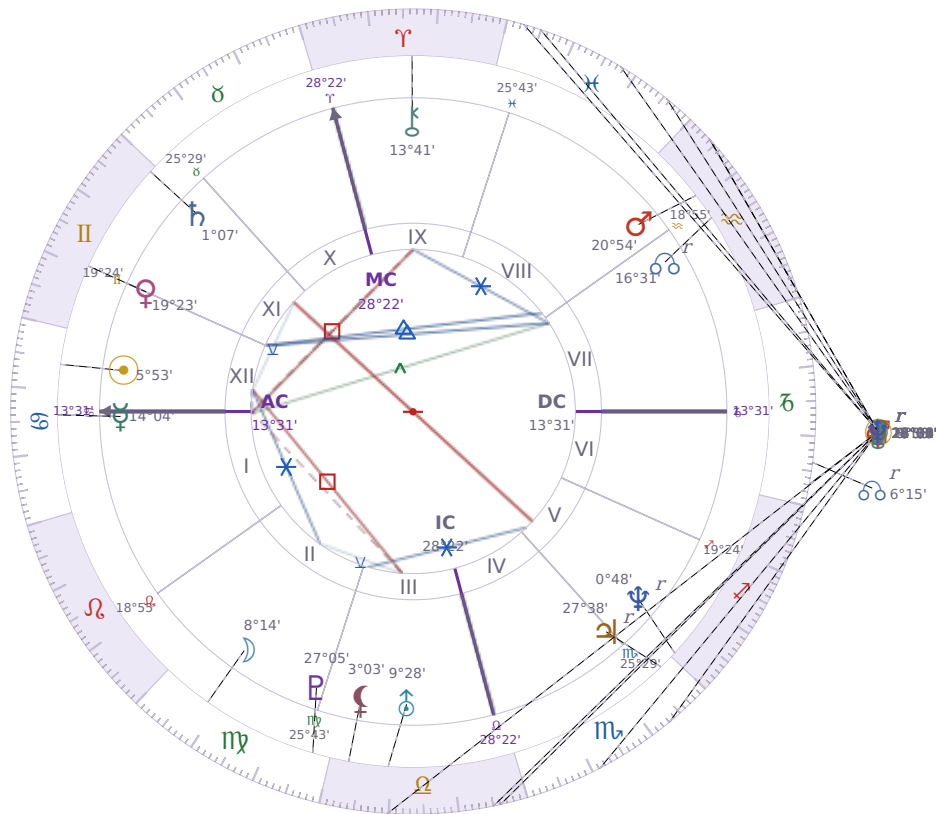

DAILY HOROSCOPE

Elon Reeve Musk

Businessman, entrepreneur, and political figure (born 1971)

♋ Cancer June 28, 1971 07:30 Pretoria

Monday, 18 October 2010

TRANSITS FOR TODAY

☉ Sun	in ♎ Libra	25°00'23"
☾ Moon	in ♓ Pisces	4°30'26"
☿ Mercury	in ♎ Libra	26°01'08"
♀ Venus	in ♏ Scorpio Rx	11°09'55"
♂ Mars	in ♏ Scorpio	23°02'43"
♃ Jupiter	in ♓ Pisces Rx	25°06'23"
♄ Saturn	in ♎ Libra	9°53'04"

♅ Uranus	in ♓ Pisces Rx	27°35'09"
♆ Neptune	in ♒ Aquarius Rx	26°01'21"
♇ Pluto	in ♑ Capricorn	3°05'39"
♁ Chiron	in ♒ Aquarius Rx	26°14'21"
♁ NNode	in ♑ Capricorn Rx	6°15'08"
♁ Lilith	in ♓ Pisces	12°32'12"

## NATAL PLANETS

☉ Sun	in ♋ Cancer	5°53'26"	XII
☾ Moon	in ♍ Virgo	8°14'52"	II
☿ Mercury	in ♋ Cancer	14°04'03"	I
♀ Venus	in ♊ Gemini	19°23'48"	XI
♂ Mars	in ♒ Aquarius	20°54'21"	VIII
♃ Jupiter	in ♏ Scorpio	27°38'52"	V Rx
♄ Saturn	in ♊ Gemini	1°07'22"	XI
♅ Uranus	in ♎ Libra	9°28'55"	III
♆ Neptune	in ♐ Sagittarius	0°48'48"	V Rx
♇ Pluto	in ♍ Virgo	27°05'36"	III
♁ Chiron	in ♈ Aries	13°41'50"	IX
♁ North Node	in ♒ Aquarius	16°31'23"	VII Rx
♁ Lilith	in ♎ Libra	3°03'14"	III