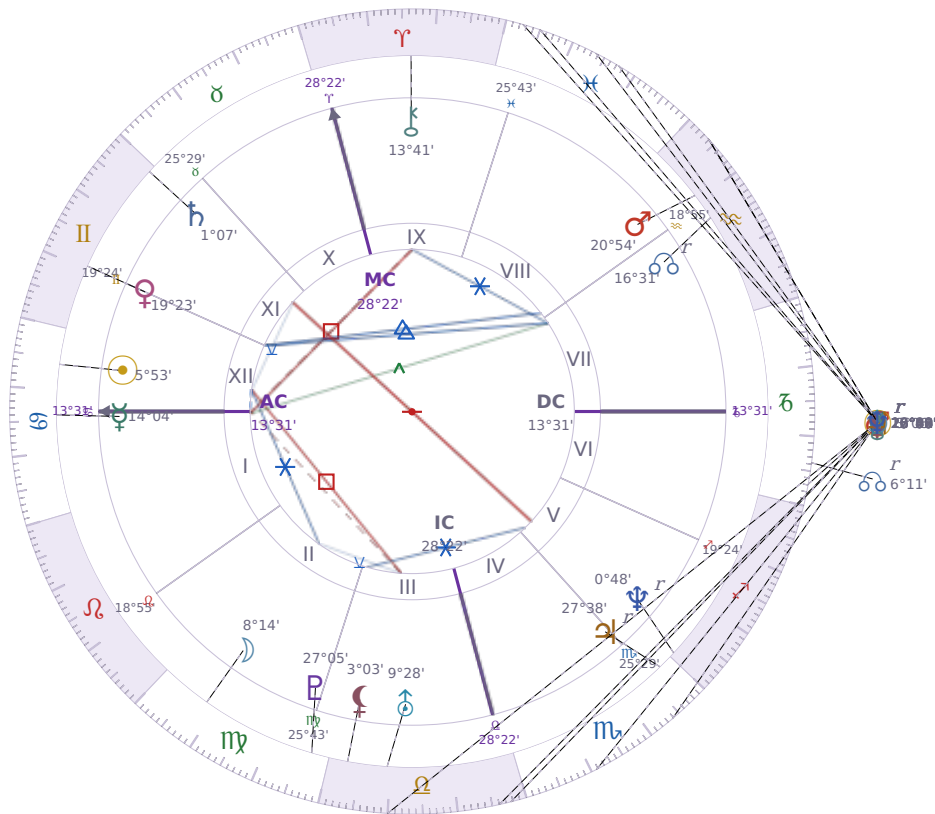

DAILY HOROSCOPE

Elon Reeve Musk

Businessman, entrepreneur, and political figure (born 1971)

♋ Cancer June 28, 1971 07:30 Pretoria

Tuesday, 19 October 2010

TRANSITS FOR TODAY

☉ Sun	in ♎ Libra	25°59'57"
☾ Moon	in ♓ Pisces	16°22'09"
☿ Mercury	in ♎ Libra	27°41'36"
♀ Venus	in ♏ Scorpio Rx	10°44'55"
♂ Mars	in ♏ Scorpio	23°45'05"
♃ Jupiter	in ♓ Pisces Rx	25°00'35"
♄ Saturn	in ♎ Libra	10°00'18"

♅ Uranus	in ♋ Pisces Rx	27°33'07"
♆ Neptune	in ♒ Aquarius Rx	26°00'43"
♇ Pluto	in ♑ Capricorn	3°06'42"
♁ Chiron	in ♒ Aquarius Rx	26°13'16"
♁ NNode	in ♑ Capricorn Rx	6°11'58"
♁ Lilith	in ♋ Pisces	12°38'55"

NATAL PLANETS

☉ Sun	in ♋ Cancer	5°53'26"	XII
☾ Moon	in ♍ Virgo	8°14'52"	II
☿ Mercury	in ♋ Cancer	14°04'03"	I
♀ Venus	in ♊ Gemini	19°23'48"	XI
♂ Mars	in ♒ Aquarius	20°54'21"	VIII
♃ Jupiter	in ♏ Scorpio	27°38'52"	V Rx
♄ Saturn	in ♊ Gemini	1°07'22"	XI
♅ Uranus	in ♎ Libra	9°28'55"	III
♆ Neptune	in ♐ Sagittarius	0°48'48"	V Rx
♇ Pluto	in ♍ Virgo	27°05'36"	III
♁ Chiron	in ♈ Aries	13°41'50"	IX
♁ North Node	in ♒ Aquarius	16°31'23"	VII Rx
♁ Lilith	in ♎ Libra	3°03'14"	III