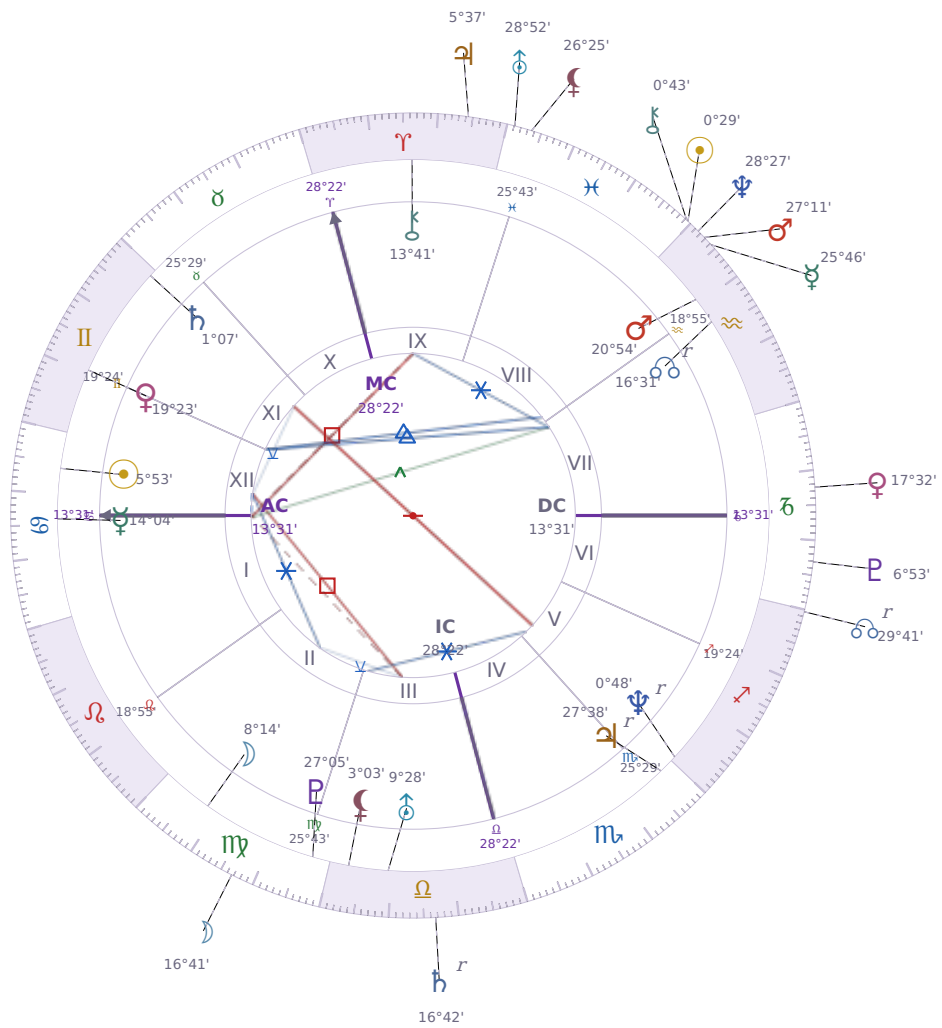

DAILY HOROSCOPE

Elon Reeve Musk

Businessman, entrepreneur, and political figure (born 1971)

♋ Cancer June 28, 1971 07:30 Pretoria

Saturday, 19 February 2011

TRANSITS FOR TODAY

☉ Sun	in ♓ Pisces	0°29'11"
☾ Moon	in ♍ Virgo	16°41'57"
☿ Mercury	in ♒ Aquarius	25°46'16"
♀ Venus	in ♑ Capricorn	17°32'58"
♂ Mars	in ♒ Aquarius	27°11'58"
♃ Jupiter	in ♈ Aries	5°37'17"
♄ Saturn	in ♎ Libra Rx	16°42'47"

♅ Uranus	in ♓ Pisces	28°52'40"
♆ Neptune	in ♒ Aquarius	28°27'41"
♇ Pluto	in ♏ Capricorn	6°53'42"
♁ Chiron	in ♓ Pisces	0°43'37"
♁ NNode	in ♐ Sagittarius Rx	29°41'12"
♁ Lilith	in ♓ Pisces	26°25'24"

NATAL PLANETS

☉ Sun	in ♋ Cancer	5°53'26"	XII
☾ Moon	in ♍ Virgo	8°14'52"	II
☿ Mercury	in ♋ Cancer	14°04'03"	I
♀ Venus	in ♊ Gemini	19°23'48"	XI
♂ Mars	in ♒ Aquarius	20°54'21"	VIII
♃ Jupiter	in ♏ Scorpio	27°38'52"	V Rx
♄ Saturn	in ♊ Gemini	1°07'22"	XI
♅ Uranus	in ♎ Libra	9°28'55"	III
♆ Neptune	in ♐ Sagittarius	0°48'48"	V Rx
♇ Pluto	in ♍ Virgo	27°05'36"	III
♁ Chiron	in ♈ Aries	13°41'50"	IX
♁ North Node	in ♒ Aquarius	16°31'23"	VII Rx
♁ Lilith	in ♎ Libra	3°03'14"	III