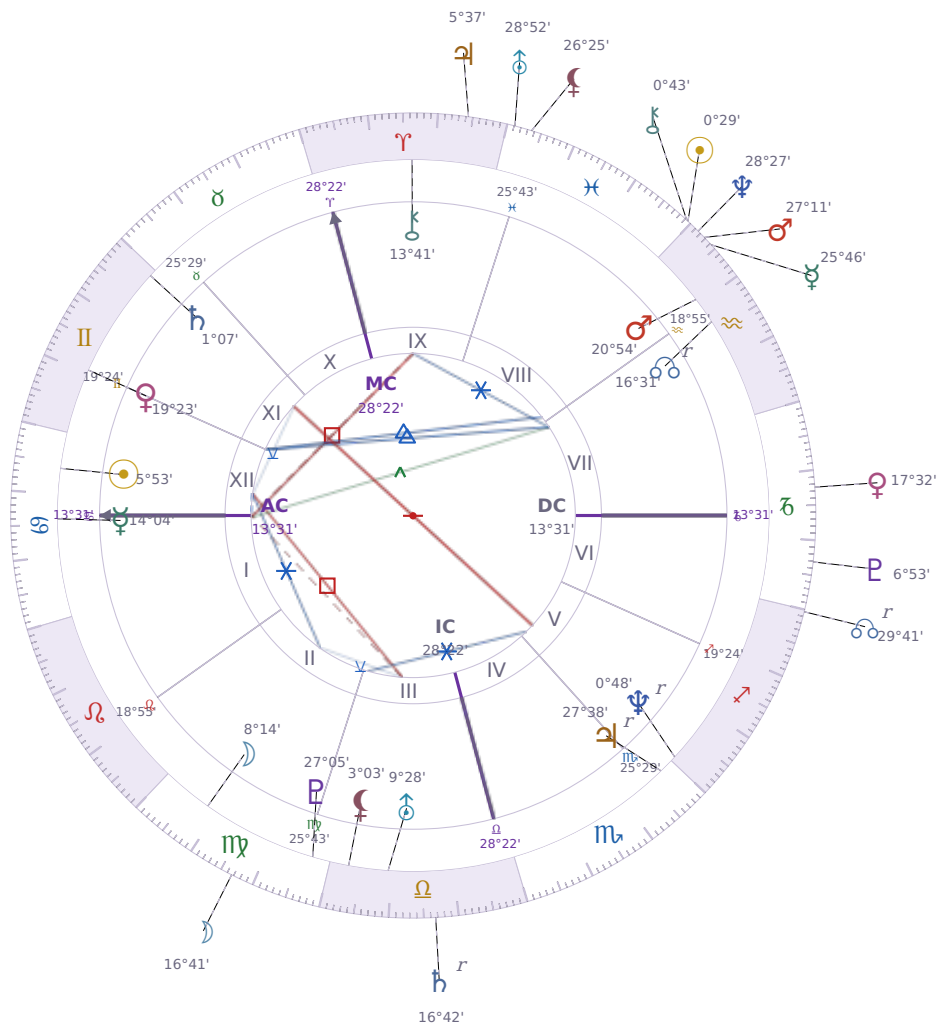

DAILY HOROSCOPE

Elon Reeve Musk

Businessman, entrepreneur, and political figure (born 1971)

♋ Cancer June 28, 1971 07:30 Pretoria

Saturday, 19 February 2011

TRANSITS FOR TODAY

☉ Sun	in ♋ Pisces	0°29'11"
☾ Moon	in ♍ Virgo	16°41'57"
☿ Mercury	in ♒ Aquarius	25°46'16"
♀ Venus	in ♑ Capricorn	17°32'58"
♂ Mars	in ♒ Aquarius	27°11'58"
♃ Jupiter	in ♈ Aries	5°37'17"
♄ Saturn	in ♎ Libra Rx	16°42'47"

♅ Uranus	in ♓ Pisces	28°52'40"
♆ Neptune	in ♒ Aquarius	28°27'41"
♇ Pluto	in ♑ Capricorn	6°53'42"
♁ Chiron	in ♓ Pisces	0°43'37"
♊ NNode	in ♐ Sagittarius Rx	29°41'12"
♁ Lilith	in ♓ Pisces	26°25'24"

NATAL PLANETS

☉ Sun	in ♋ Cancer	5°53'26"	XII
☾ Moon	in ♍ Virgo	8°14'52"	II
☿ Mercury	in ♋ Cancer	14°04'03"	I
♀ Venus	in ♊ Gemini	19°23'48"	XI
♂ Mars	in ♒ Aquarius	20°54'21"	VIII
♃ Jupiter	in ♏ Scorpio	27°38'52"	V Rx
♄ Saturn	in ♊ Gemini	1°07'22"	XI
♅ Uranus	in ♎ Libra	9°28'55"	III
♆ Neptune	in ♐ Sagittarius	0°48'48"	V Rx
♇ Pluto	in ♍ Virgo	27°05'36"	III
♁ Chiron	in ♈ Aries	13°41'50"	IX
♊ North Node	in ♒ Aquarius	16°31'23"	VII Rx
♁ Lilith	in ♎ Libra	3°03'14"	III

KEY TRANSIT FACTORS

♁ Chiron □ Square ♆ natal Neptune

Right now you are **more aware of where you have been avoiding hard truths** about yourself or others, and that awareness is uncomfortable. You may find yourself second-guessing your own perceptions or feeling confused about what you actually believe versus what you wanted to believe. These days this friction between reality and your preferred stories is forcing you to look at situations more honestly, even though the looking itself feels harsh.