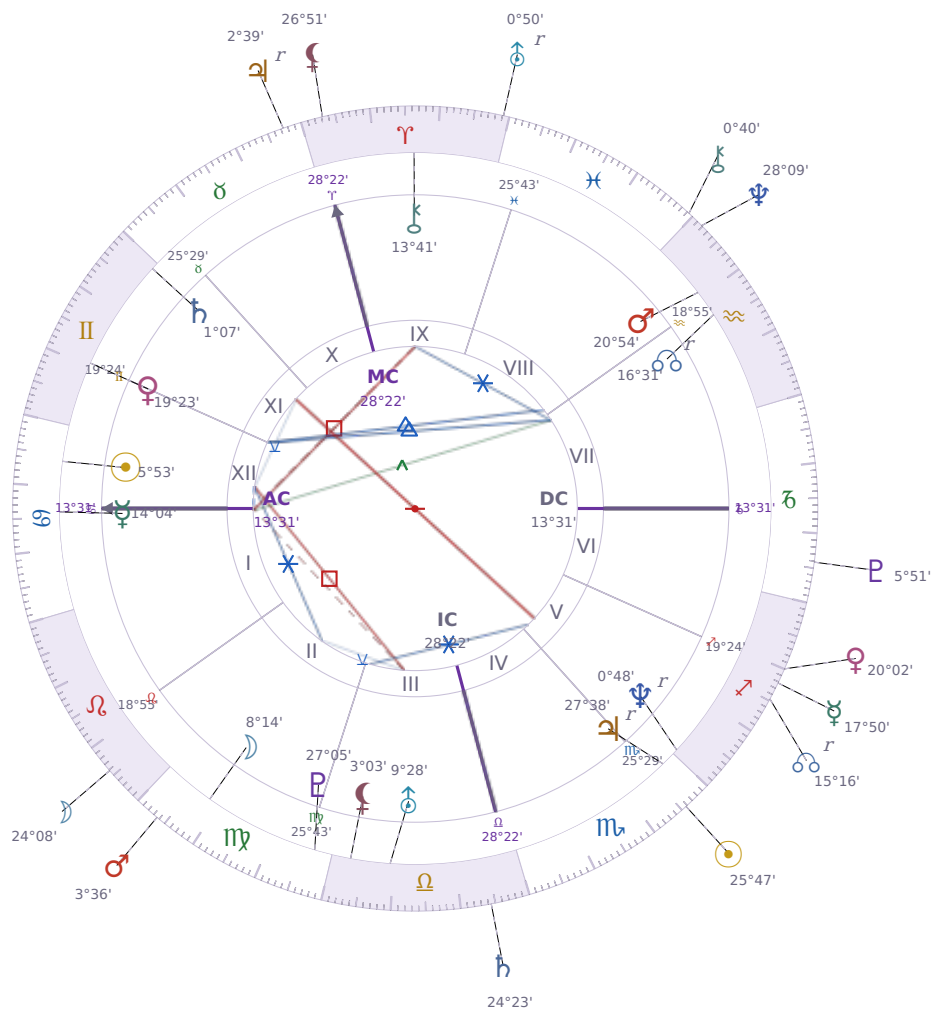

DAILY HOROSCOPE

Elon Reeve Musk

Businessman, entrepreneur, and political figure (born 1971)

♋ Cancer June 28, 1971 07:30 Pretoria

Friday, 18 November 2011

TRANSITS FOR TODAY

| | | |
|-----------|------------------|-----------|
| ☉ Sun | in ♏ Scorpio | 25°47'17" |
| ☾ Moon | in ♌ Leo | 24°08'09" |
| ☿ Mercury | in ♐ Sagittarius | 17°50'12" |
| ♀ Venus | in ♐ Sagittarius | 20°02'21" |
| ♂ Mars | in ♍ Virgo | 3°36'38" |
| ♃ Jupiter | in ♉ Taurus Rx | 2°39'53" |
| ♄ Saturn | in ♎ Libra | 24°23'43" |

| | | |
|-----------|---------------------|-----------|
| ♅ Uranus | in ♈ Aries Rx | 0°50'28" |
| ♆ Neptune | in ♒ Aquarius | 28°09'31" |
| ♇ Pluto | in ♐ Capricorn | 5°51'42" |
| ♁ Chiron | in ♓ Pisces | 0°40'13" |
| ♁ NNode | in ♐ Sagittarius Rx | 15°16'57" |
| ♁ Lilith | in ♈ Aries | 26°51'08" |

NATAL PLANETS

| | | | |
|--------------|------------------|-----------|--------|
| ☉ Sun | in ♋ Cancer | 5°53'26" | XII |
| ☾ Moon | in ♍ Virgo | 8°14'52" | II |
| ☿ Mercury | in ♋ Cancer | 14°04'03" | I |
| ♀ Venus | in ♊ Gemini | 19°23'48" | XI |
| ♂ Mars | in ♒ Aquarius | 20°54'21" | VIII |
| ♃ Jupiter | in ♏ Scorpio | 27°38'52" | V Rx |
| ♄ Saturn | in ♊ Gemini | 1°07'22" | XI |
| ♅ Uranus | in ♎ Libra | 9°28'55" | III |
| ♆ Neptune | in ♐ Sagittarius | 0°48'48" | V Rx |
| ♇ Pluto | in ♍ Virgo | 27°05'36" | III |
| ♁ Chiron | in ♈ Aries | 13°41'50" | IX |
| ♁ North Node | in ♒ Aquarius | 16°31'23" | VII Rx |
| ♁ Lilith | in ♎ Libra | 3°03'14" | III |