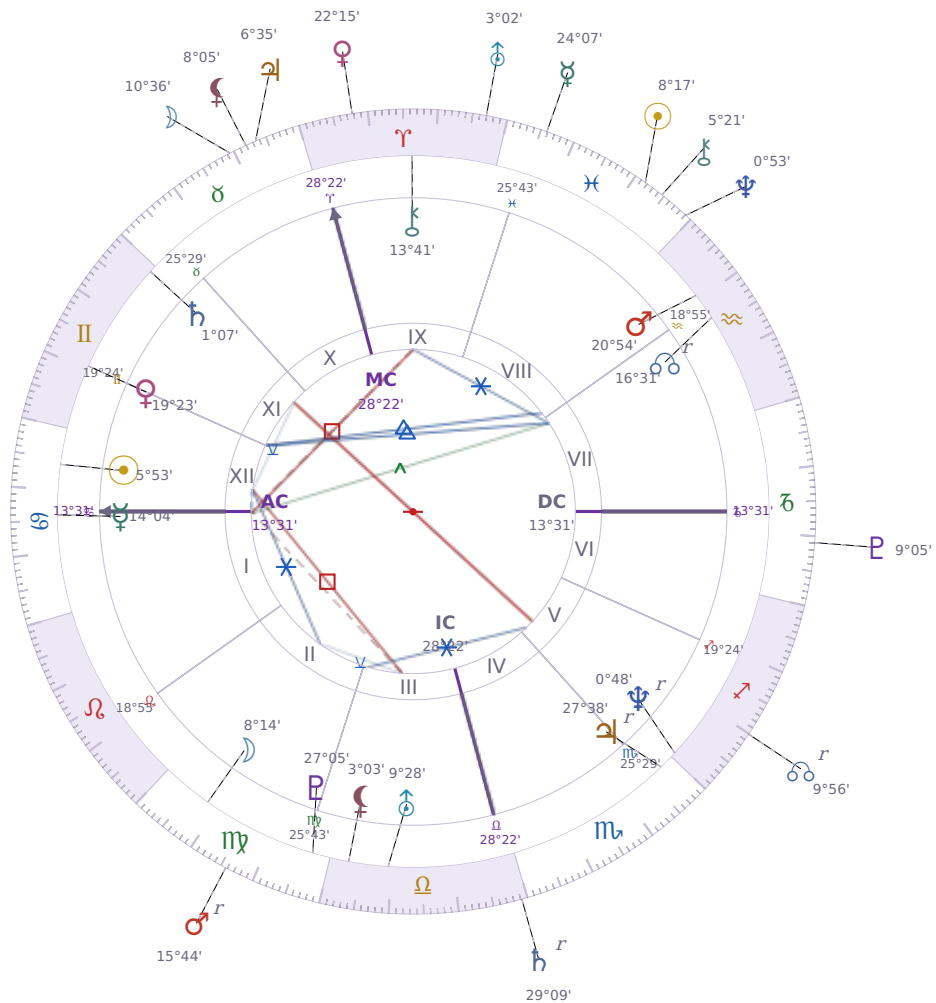

DAILY HOROSCOPE

Elon Reeve Musk

Businessman, entrepreneur, and political figure (born 1971)

♋ Cancer June 28, 1971 07:30 Pretoria

Monday, 27 February 2012

TRANSITS FOR TODAY

☉ Sun	in ♋ Pisces	8°17'49"
☾ Moon	in ♉ Taurus	10°36'08"
☿ Mercury	in ♋ Pisces	24°07'41"
♀ Venus	in ♈ Aries	22°15'11"
♂ Mars	in ♍ Virgo Rx	15°44'44"
♃ Jupiter	in ♉ Taurus	6°35'02"
♄ Saturn	in ♎ Libra Rx	29°09'52"

♅ Uranus	in ♈ Aries	3°02'48"
♆ Neptune	in ♋ Pisces	0°53'39"
♇ Pluto	in ♐ Capricorn	9°05'09"
♁ Chiron	in ♋ Pisces	5°21'53"
♁ NNode	in ♐ Sagittarius Rx	9°56'04"
♁ Lilith	in ♉ Taurus	8°05'36"

NATAL PLANETS