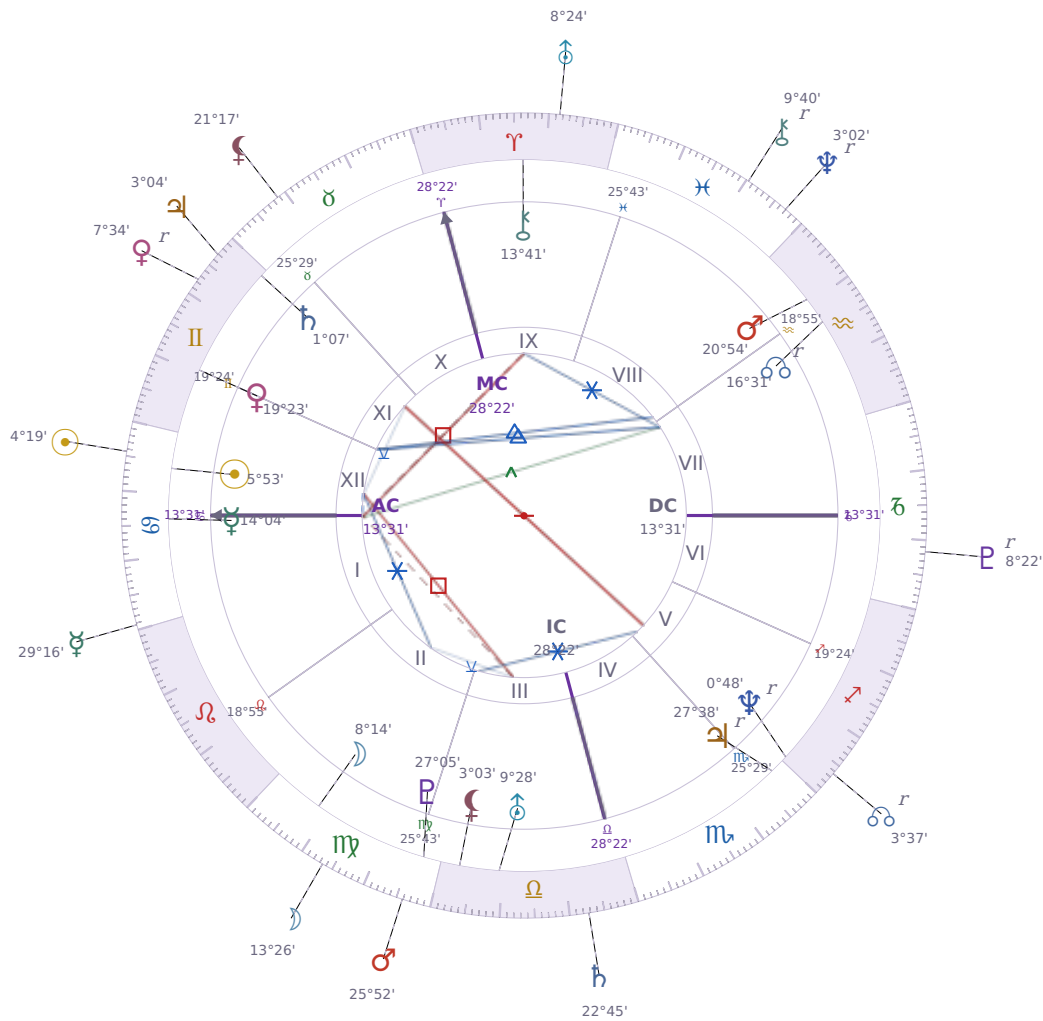

DAILY HOROSCOPE

Elon Reeve Musk

Businessman, entrepreneur, and political figure (born 1971)

♋ Cancer June 28, 1971 07:30 Pretoria

Monday, 25 June 2012

TRANSITS FOR TODAY

☉ Sun	in ♋ Cancer	4°19'41"
☾ Moon	in ♍ Virgo	13°26'47"
☿ Mercury	in ♋ Cancer	29°16'06"
♀ Venus	in ♊ Gemini Rx	7°34'32"
♂ Mars	in ♍ Virgo	25°52'45"
♃ Jupiter	in ♊ Gemini	3°04'37"
♄ Saturn	in ♎ Libra	22°45'49"

♅ Uranus	in ♈ Aries	8°24'43"
♆ Neptune	in ♋ Pisces Rx	3°02'16"
♇ Pluto	in ♐ Capricorn Rx	8°22'01"
♁ Chiron	in ♋ Pisces Rx	9°40'13"
♁ NNode	in ♐ Sagittarius Rx	3°37'58"
♁ Lilith	in ♉ Taurus	21°17'41"

NATAL PLANETS

KEY DATE

♄ Saturn stations Direct

Saturn turning direct means **stuck decisions and delayed projects** can finally move again after months of standing still. What felt unclear or blocked in your work, finances, or long-term plans becomes **clearer and actionable** as *Saturn* pushes forward. The pattern most people notice is **real progress on what matters** — whether that's getting a commitment from someone, finishing something you started, or seeing results from hard work you put in during the retrograde.