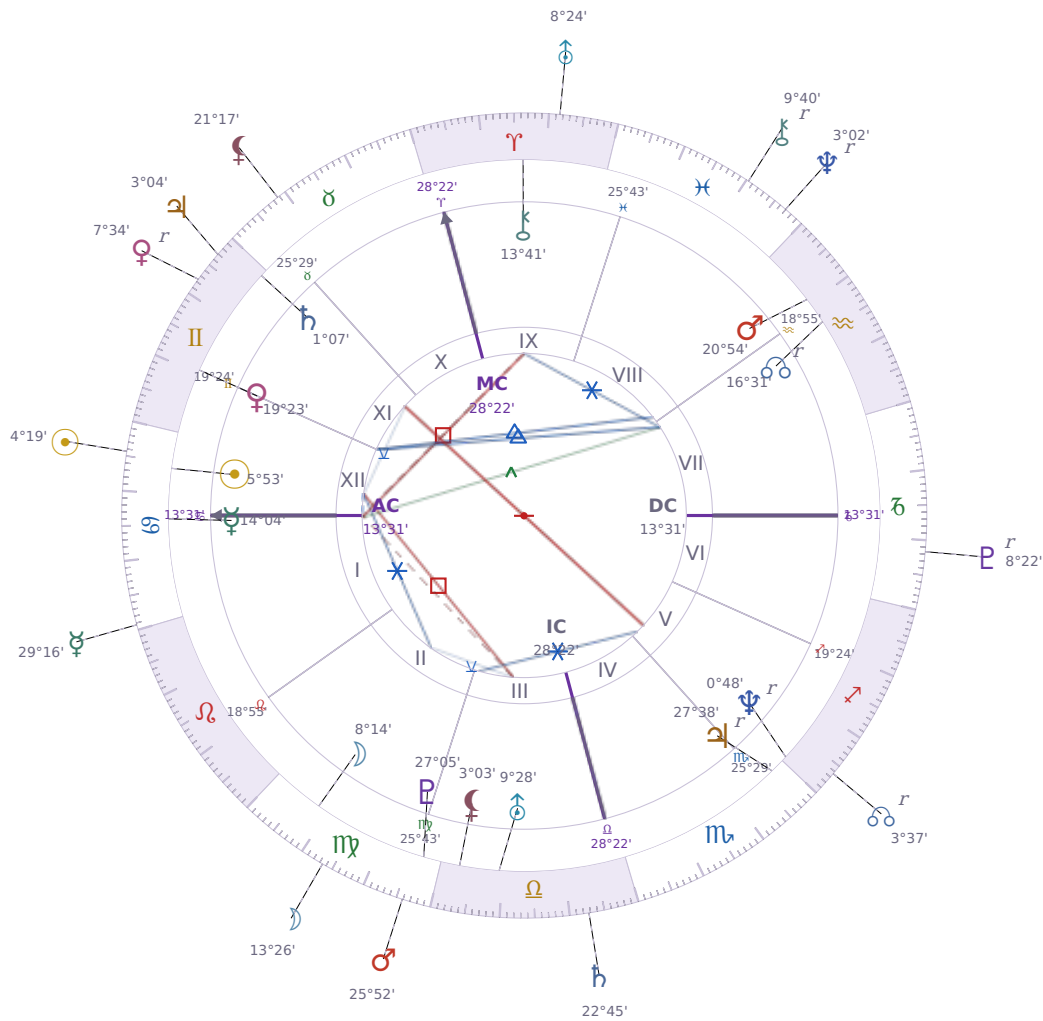

DAILY HOROSCOPE

Elon Reeve Musk

Businessman, entrepreneur, and political figure (born 1971)

♋ Cancer June 28, 1971 07:30 Pretoria

Monday, 25 June 2012

TRANSITS FOR TODAY

☉ Sun	in ♋ Cancer	4°19'41"
☾ Moon	in ♍ Virgo	13°26'47"
☿ Mercury	in ♋ Cancer	29°16'06"
♀ Venus	in ♊ Gemini Rx	7°34'32"
♂ Mars	in ♍ Virgo	25°52'45"
♃ Jupiter	in ♊ Gemini	3°04'37"
♄ Saturn	in ♎ Libra	22°45'49"

♅ Uranus	in ♈ Aries	8°24'43"
♆ Neptune	in ♓ Pisces Rx	3°02'16"
♇ Pluto	in ♑ Capricorn Rx	8°22'01"
♁ Chiron	in ♓ Pisces Rx	9°40'13"
♁ NNode	in ♐ Sagittarius Rx	3°37'58"
♁ Lilith	in ♉ Taurus	21°17'41"

NATAL PLANETS

KEY DATE

♄ Saturn stations Direct

Saturn turning direct means **stuck decisions and delayed projects** can finally move again after months of standing still. What felt unclear or blocked in your work, finances, or long-term plans becomes **clearer and actionable** as *Saturn* pushes forward. The pattern most people notice is **real progress on what matters** — whether that's getting a commitment from someone, finishing something you started, or seeing results from hard work you put in during the retrograde.